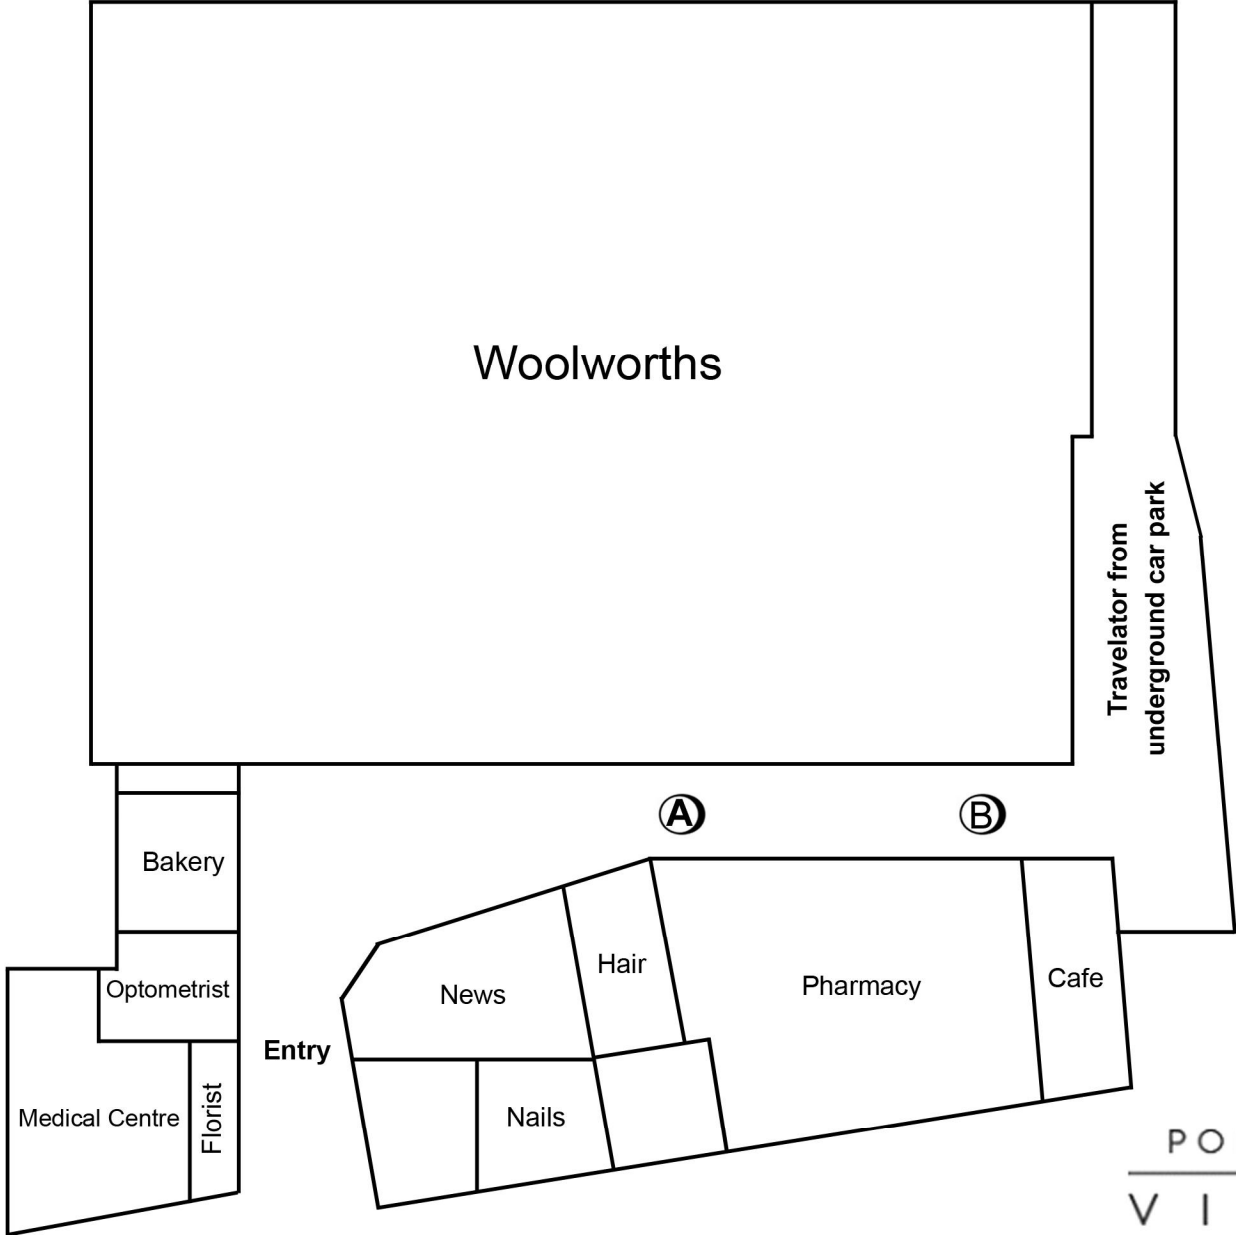

Port Coogee Shopping Centre

Orsino Boulevard, Port Coogee

Basic Pricing Information

Area A 4m X 2m
Powered \$605.00 PW

Area B 2m X 2m
No Power \$605.00 PW

Prices subject to change without notice
Updated 05/05/2026

PORT COOGEE
VILLAGE