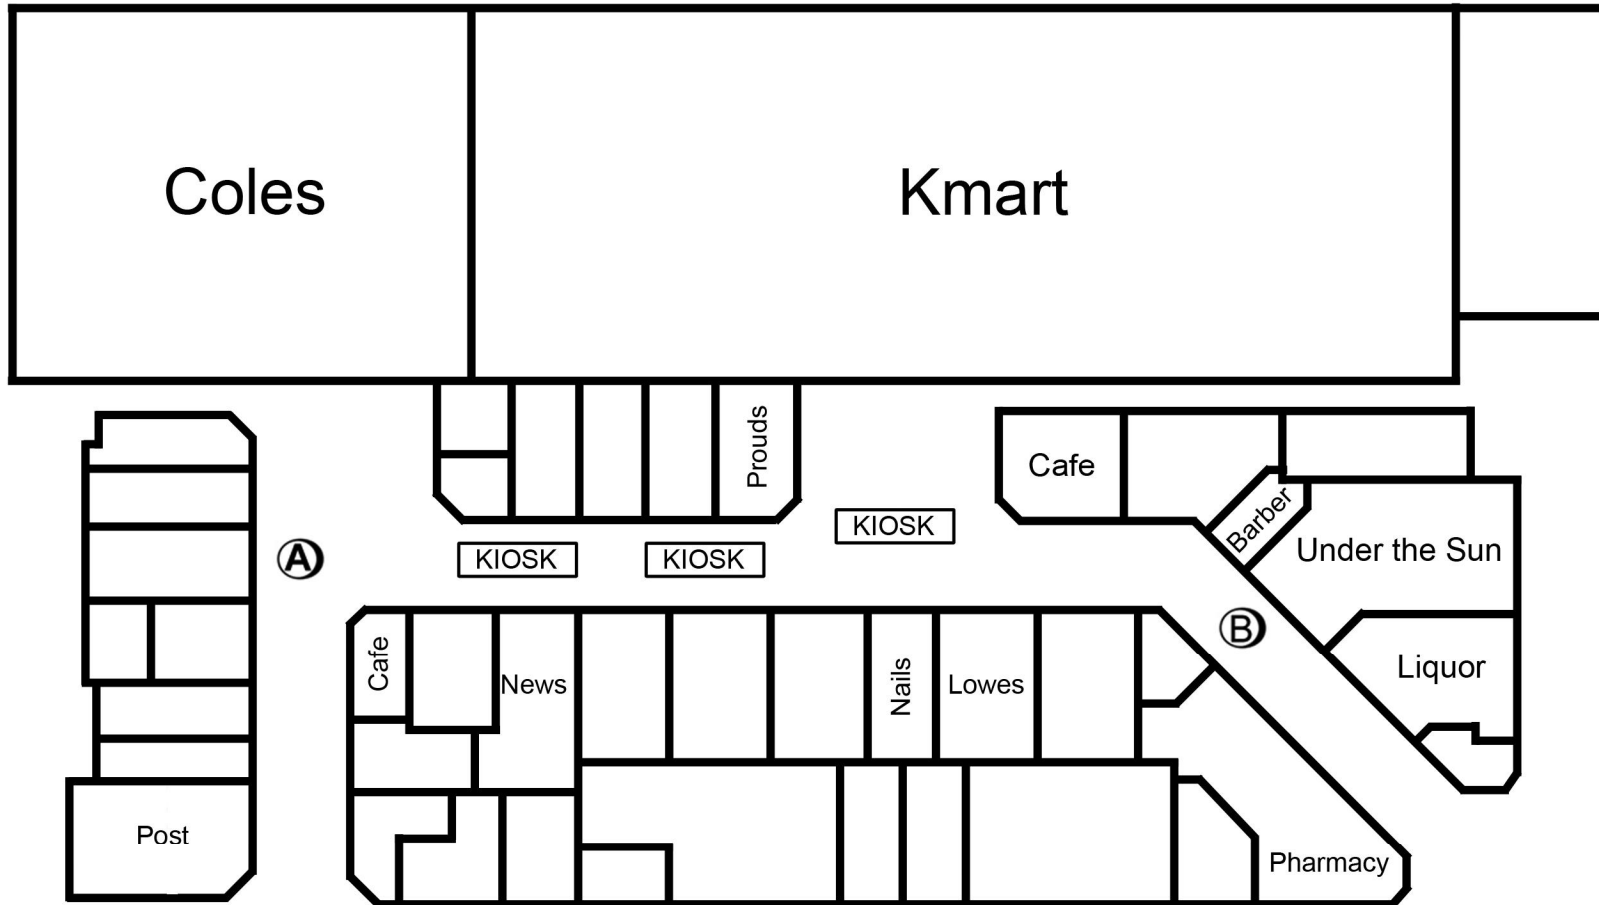

Kardinya Park Shopping Centre

Cnr North Lake Road & South Street, Kardinya

Basic Pricing Information

Area A 2m x 3m \$990pw No Power. Max height 1.5m
Area B 3m x 2m \$990pw No Power. Max height 1.5m

Subject to change without notice.
Updated 05/05/2026