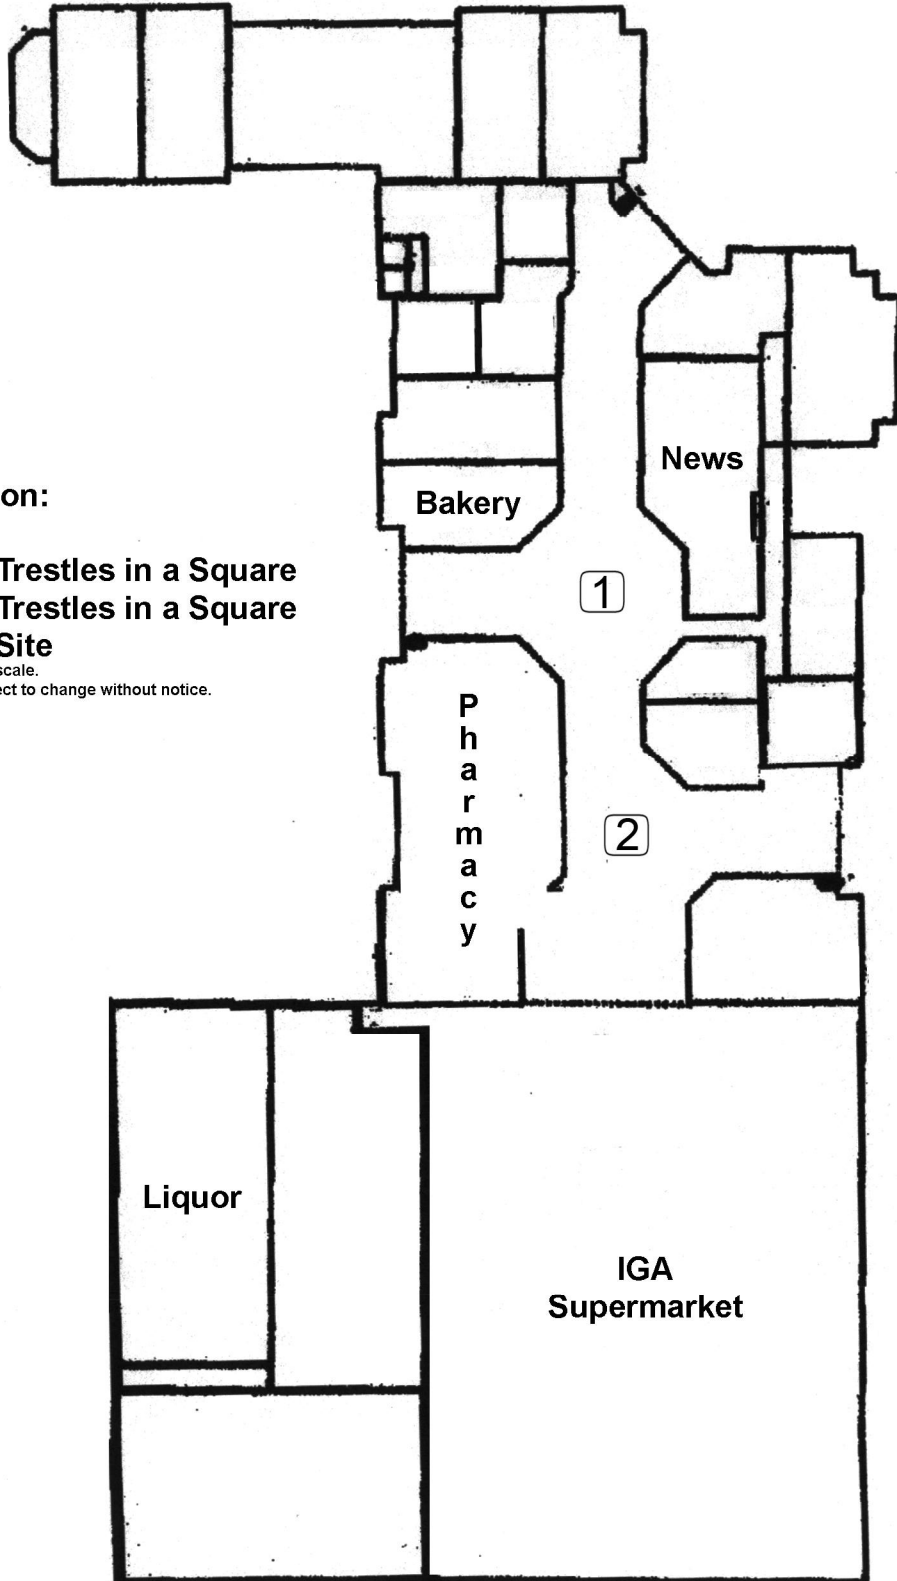

Woodlake Village Shopping Centre

1 Sunray Circle, Ellenbrook

Basic Site Information:

Area 1 - 3m X 2m 4 Trestles in a Square

Area 2 - 3m X 2m 4 Trestles in a Square

\$605 Per Week Per Site

Areas are approximate only and not to scale.