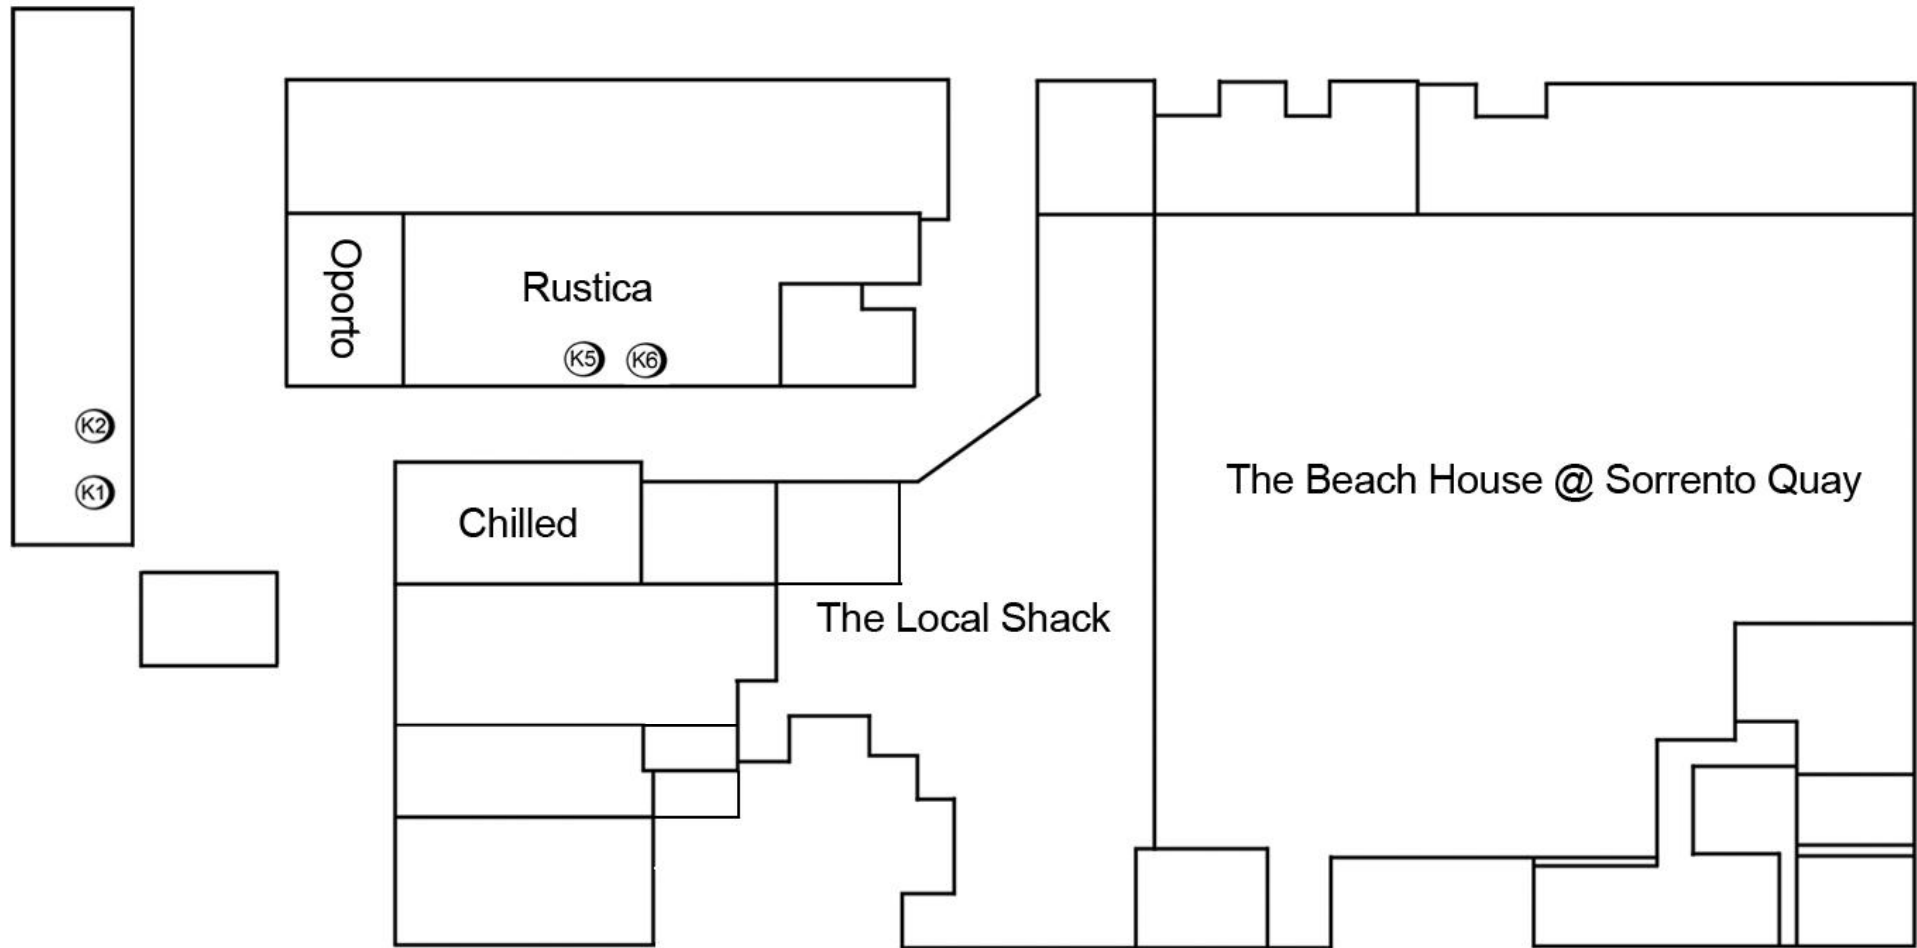

Sorrento Quay Hillary's Boat Harbour

28 Southside Drive, Hillary's

Basic Pricing Information

All Sites:

Lockable Kiosks, Powered, 6sqm.

\$385.00 Per Week (Off Peak)

\$605.00 Per Week (Peak)

Prices subject to change without notice