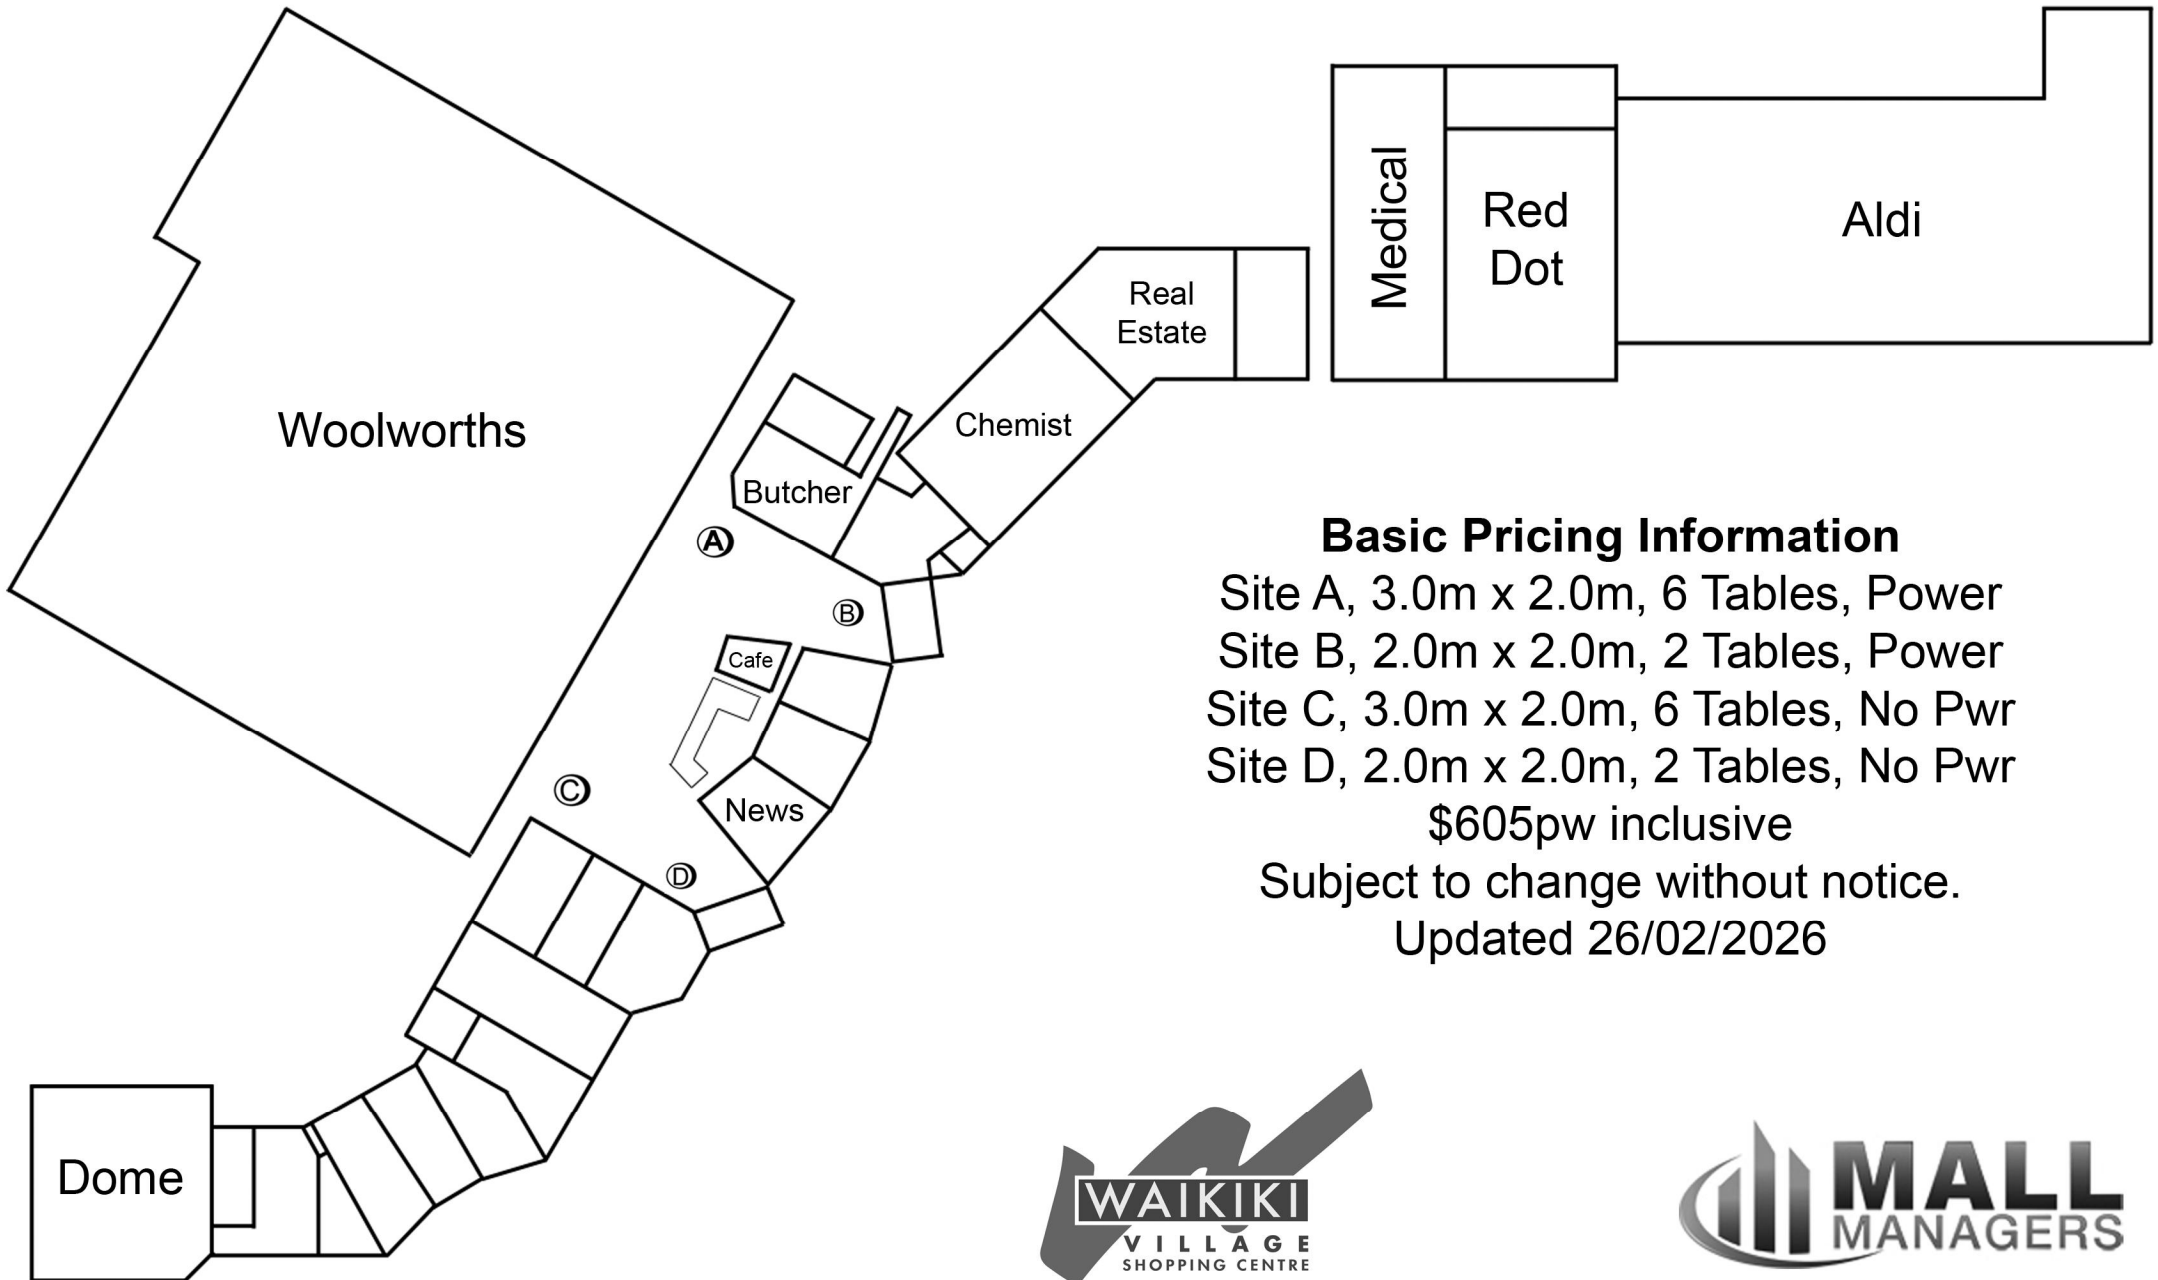

Waikiki Village Shopping Centre

Corner Read Street & Gnangara Drive, Waikiki

Basic Pricing Information

- Site A, 3.0m x 2.0m, 6 Tables, Power
 - Site B, 2.0m x 2.0m, 2 Tables, Power
 - Site C, 3.0m x 2.0m, 6 Tables, No Pwr
 - Site D, 2.0m x 2.0m, 2 Tables, No Pwr
- \$605pw inclusive