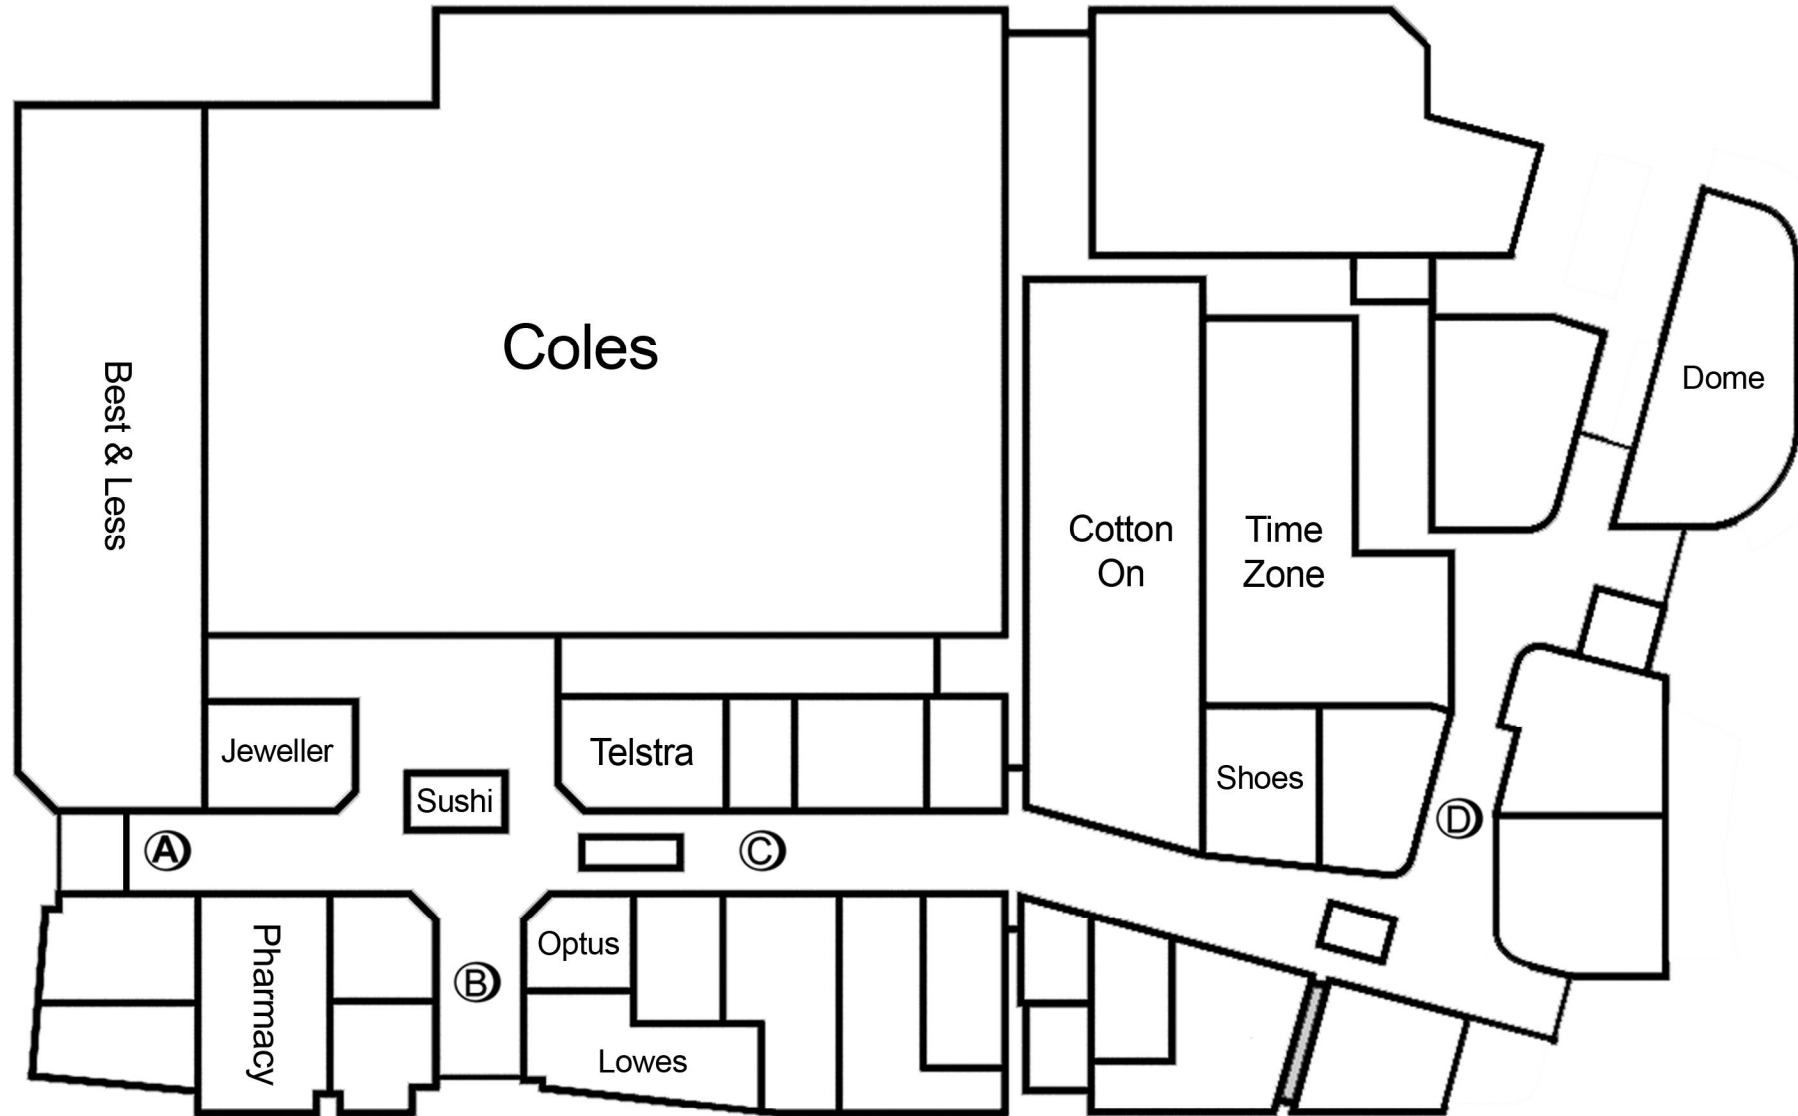

Busselton Central Shopping Centre

Cnr Prince Street & West Street, Busselton

Basic Pricing Information

Site A 2m X 1m \$880 Per Week - No Power
Site B 3m X 2m \$880 Per Week - No Power
Site C 3m X 3m \$880 Per Week - No Power
Site D 3m X 3m \$880 Per Week - No Power
Updated 27/08/2025