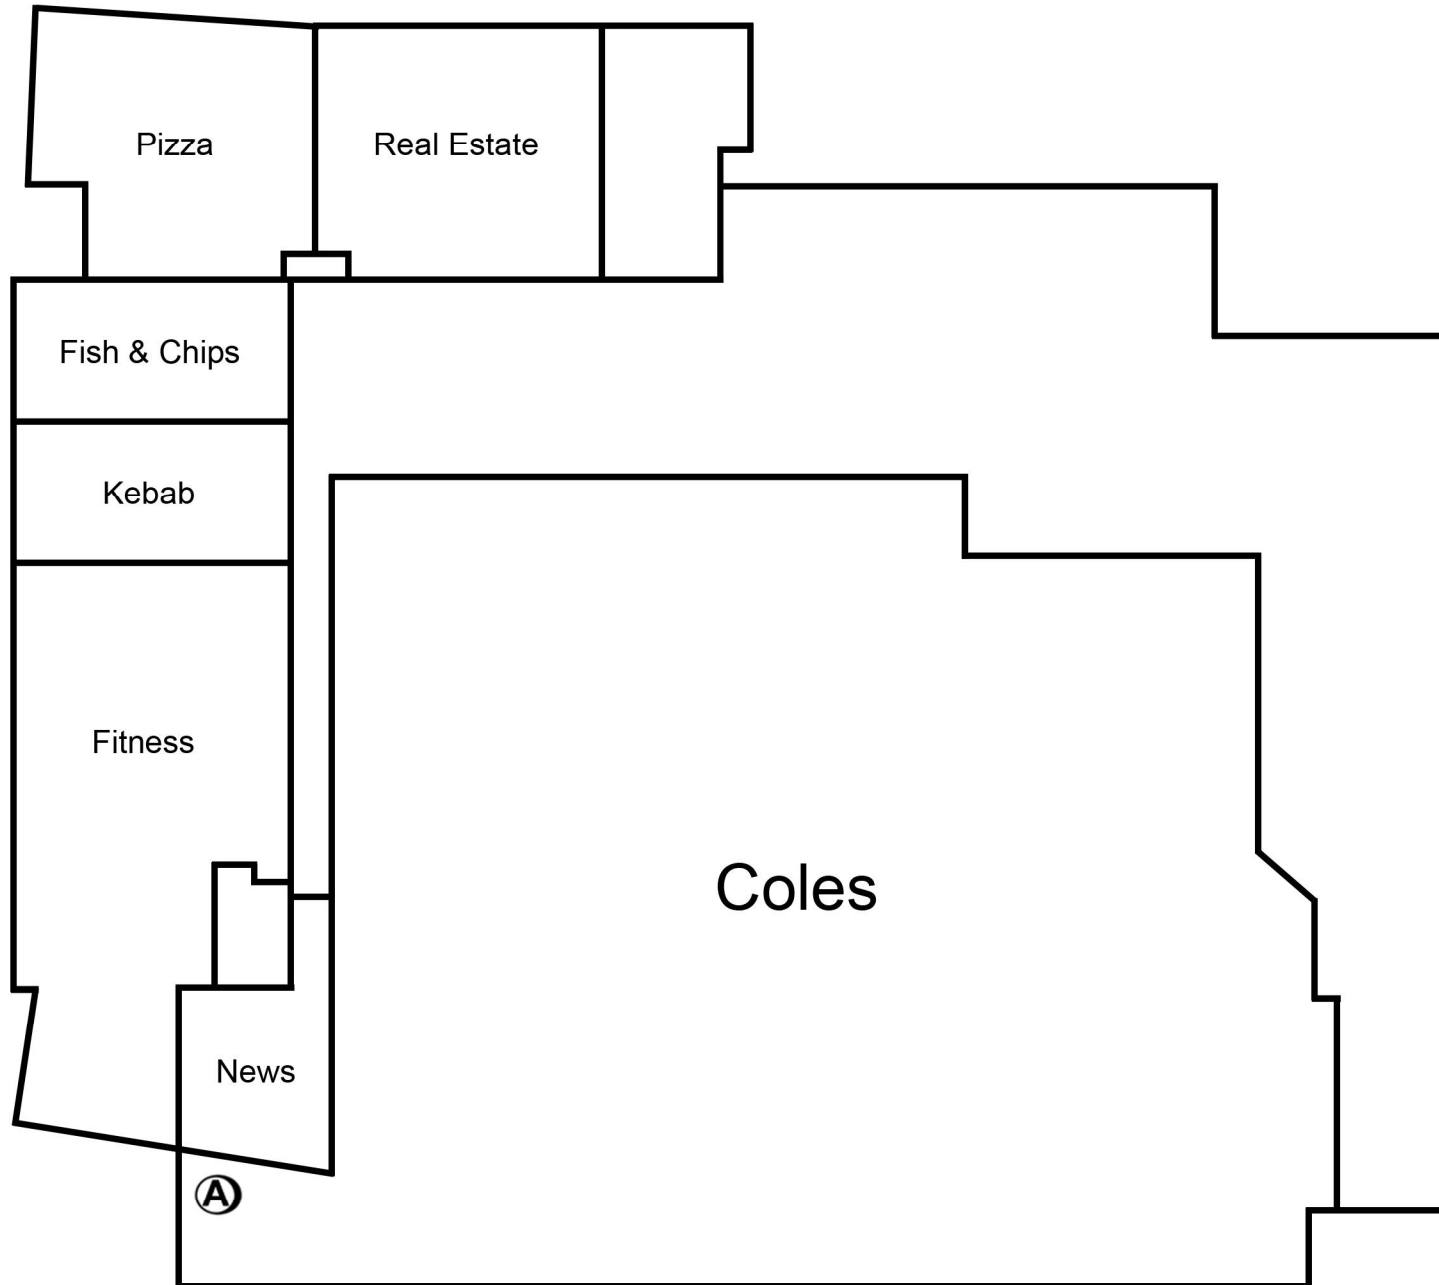

# Brighton Village

6 Kingsbridge Boulevard, Butler

## Basic Pricing Information

Site A, 2.0m x 2.0m, No Power

\$605 PW inclusive

Subject to change without notice.

Updated 24/10/2025

BRIGHTON  
VILLAGE