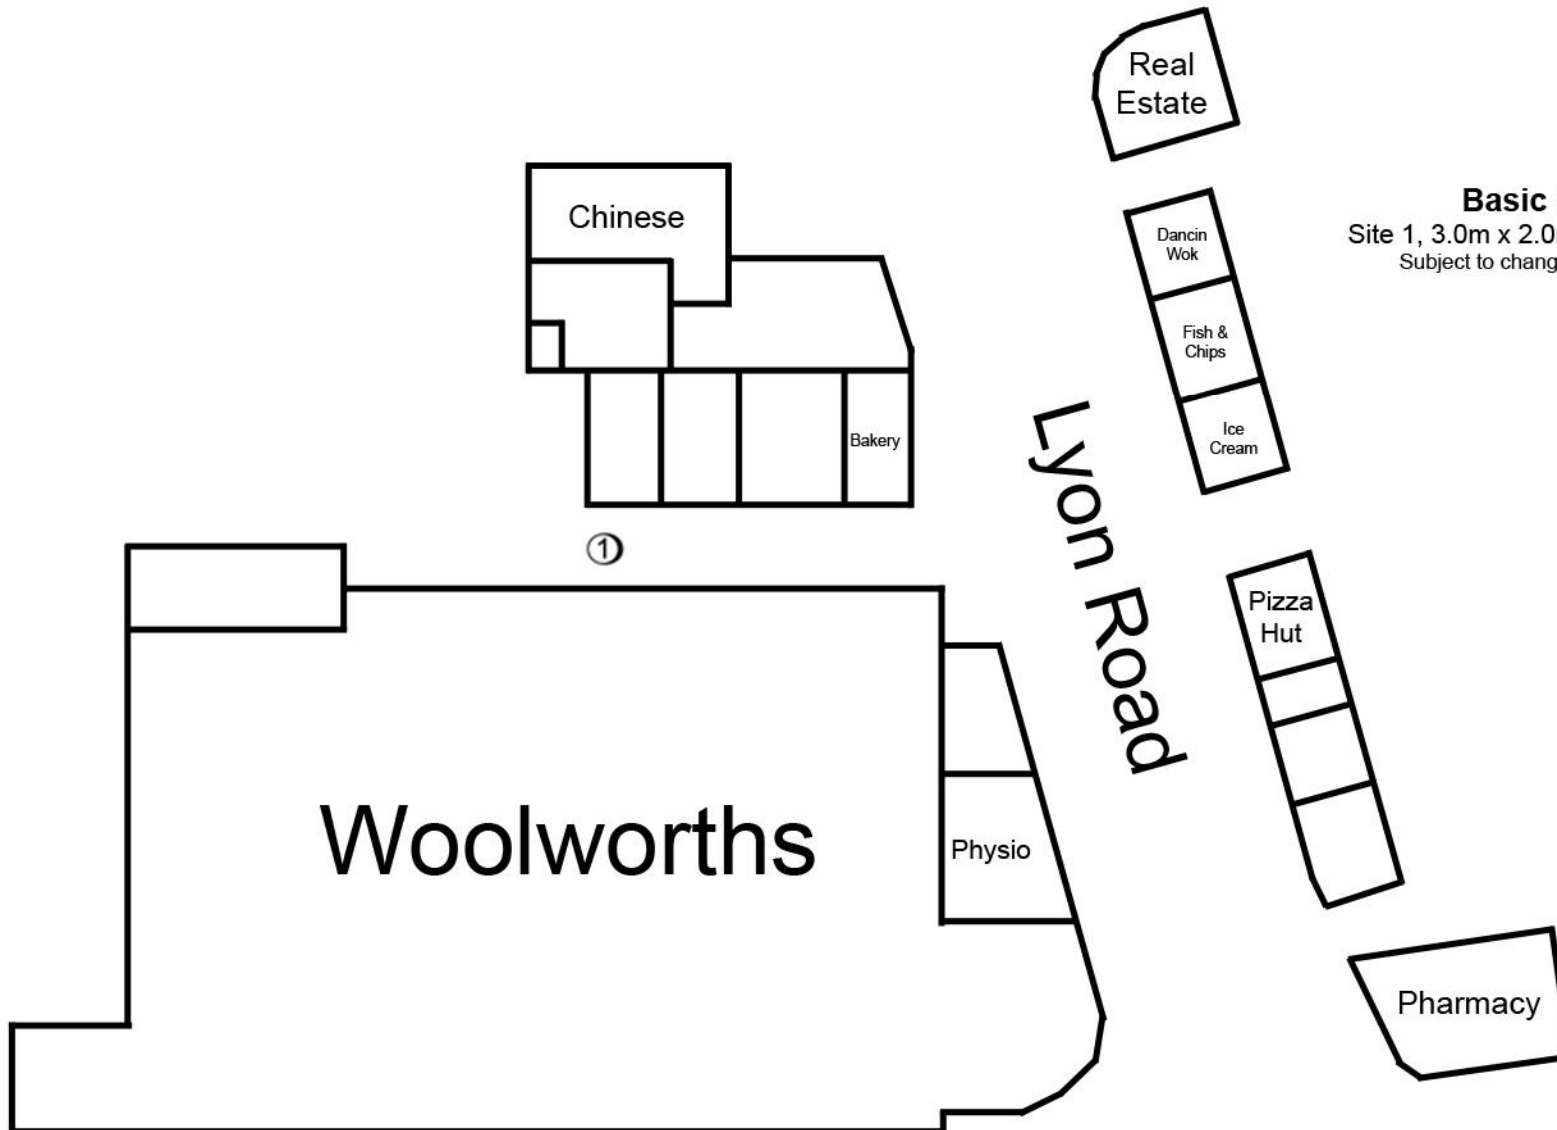

The Village Harvest Lakes

Cnr Gibbs Road & Lyon Road, Atwell

Basic Pricing Information

Site 1, 3.0m x 2.0m, No Power, \$605.00pw inclusive
Subject to change without notice. Updated 01/07/2025