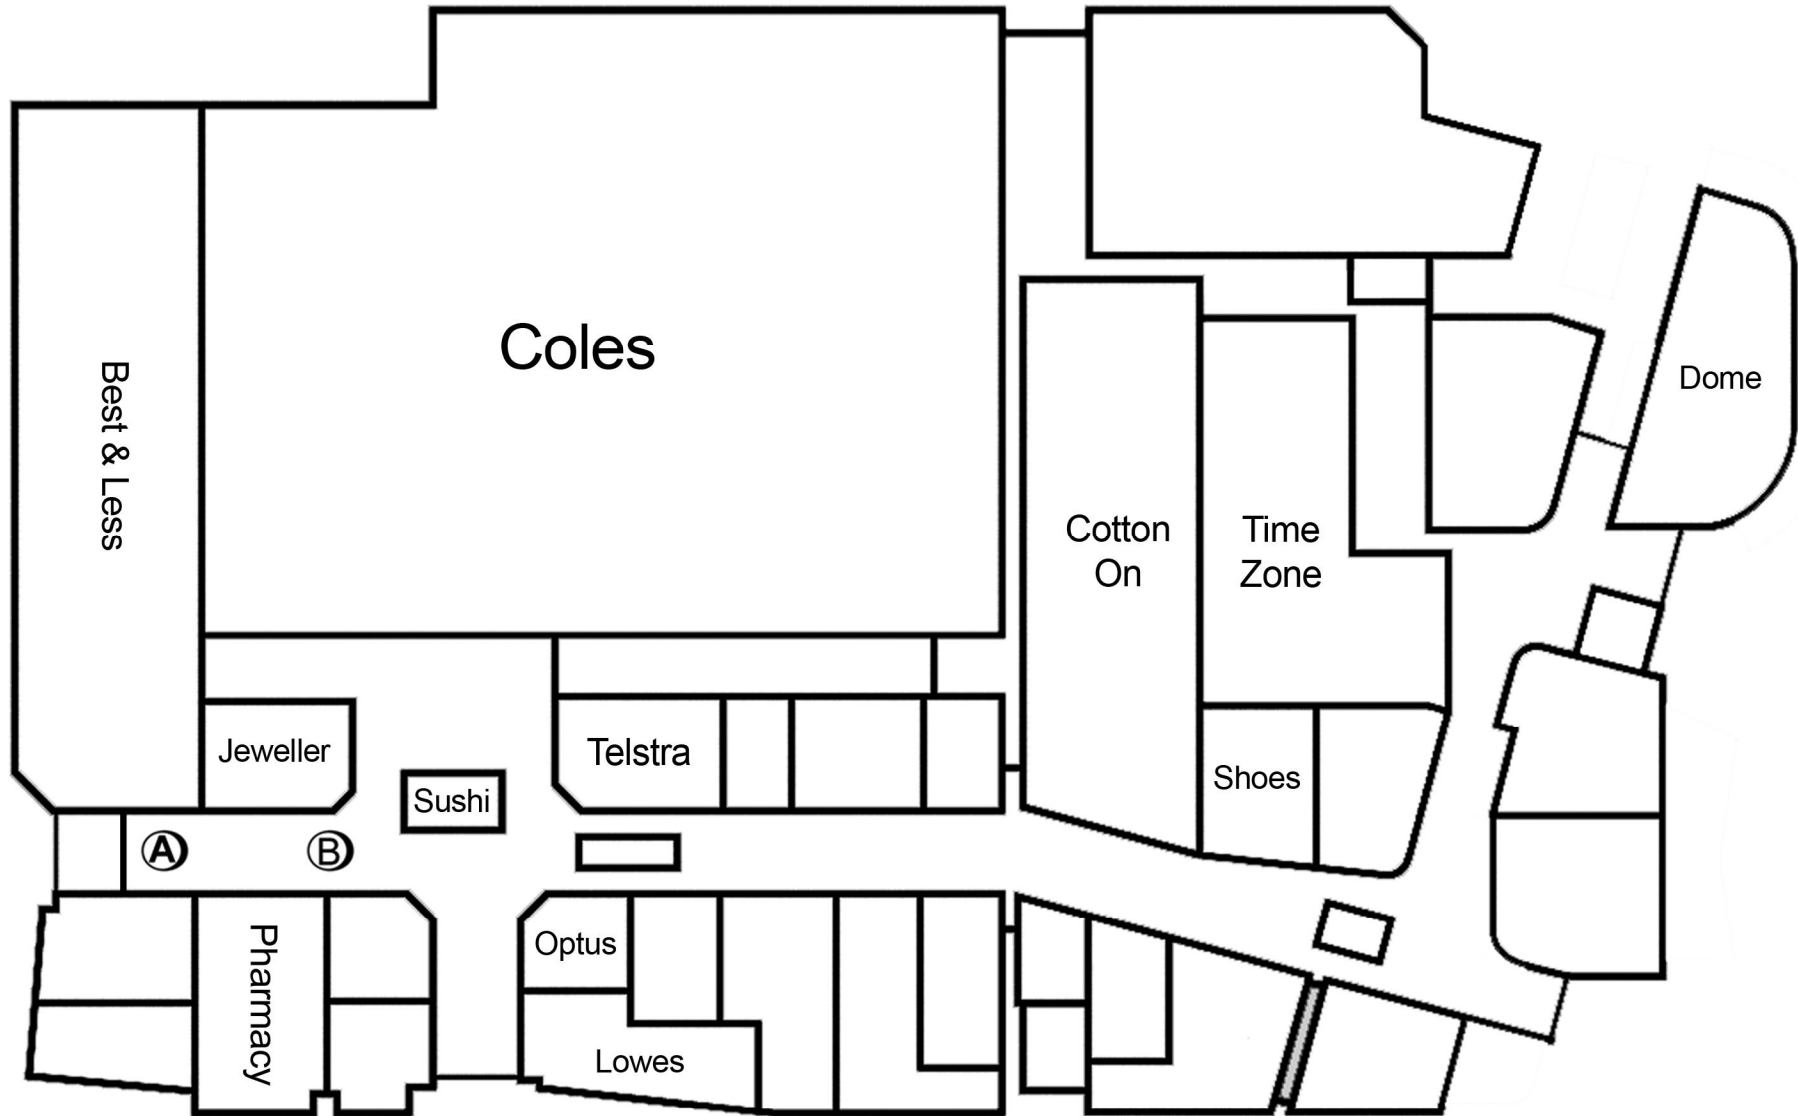

# Busselton Central Shopping Centre

Cnr Prince Street & West Street, Busselton

### Basic Pricing Information

Site A 2m X 1m \$880 Per Week - No Power

Site B 3m X 2m \$880 Per Week - Powered

Updated 01/07/2025

BUSSELTON  
CENTRAL