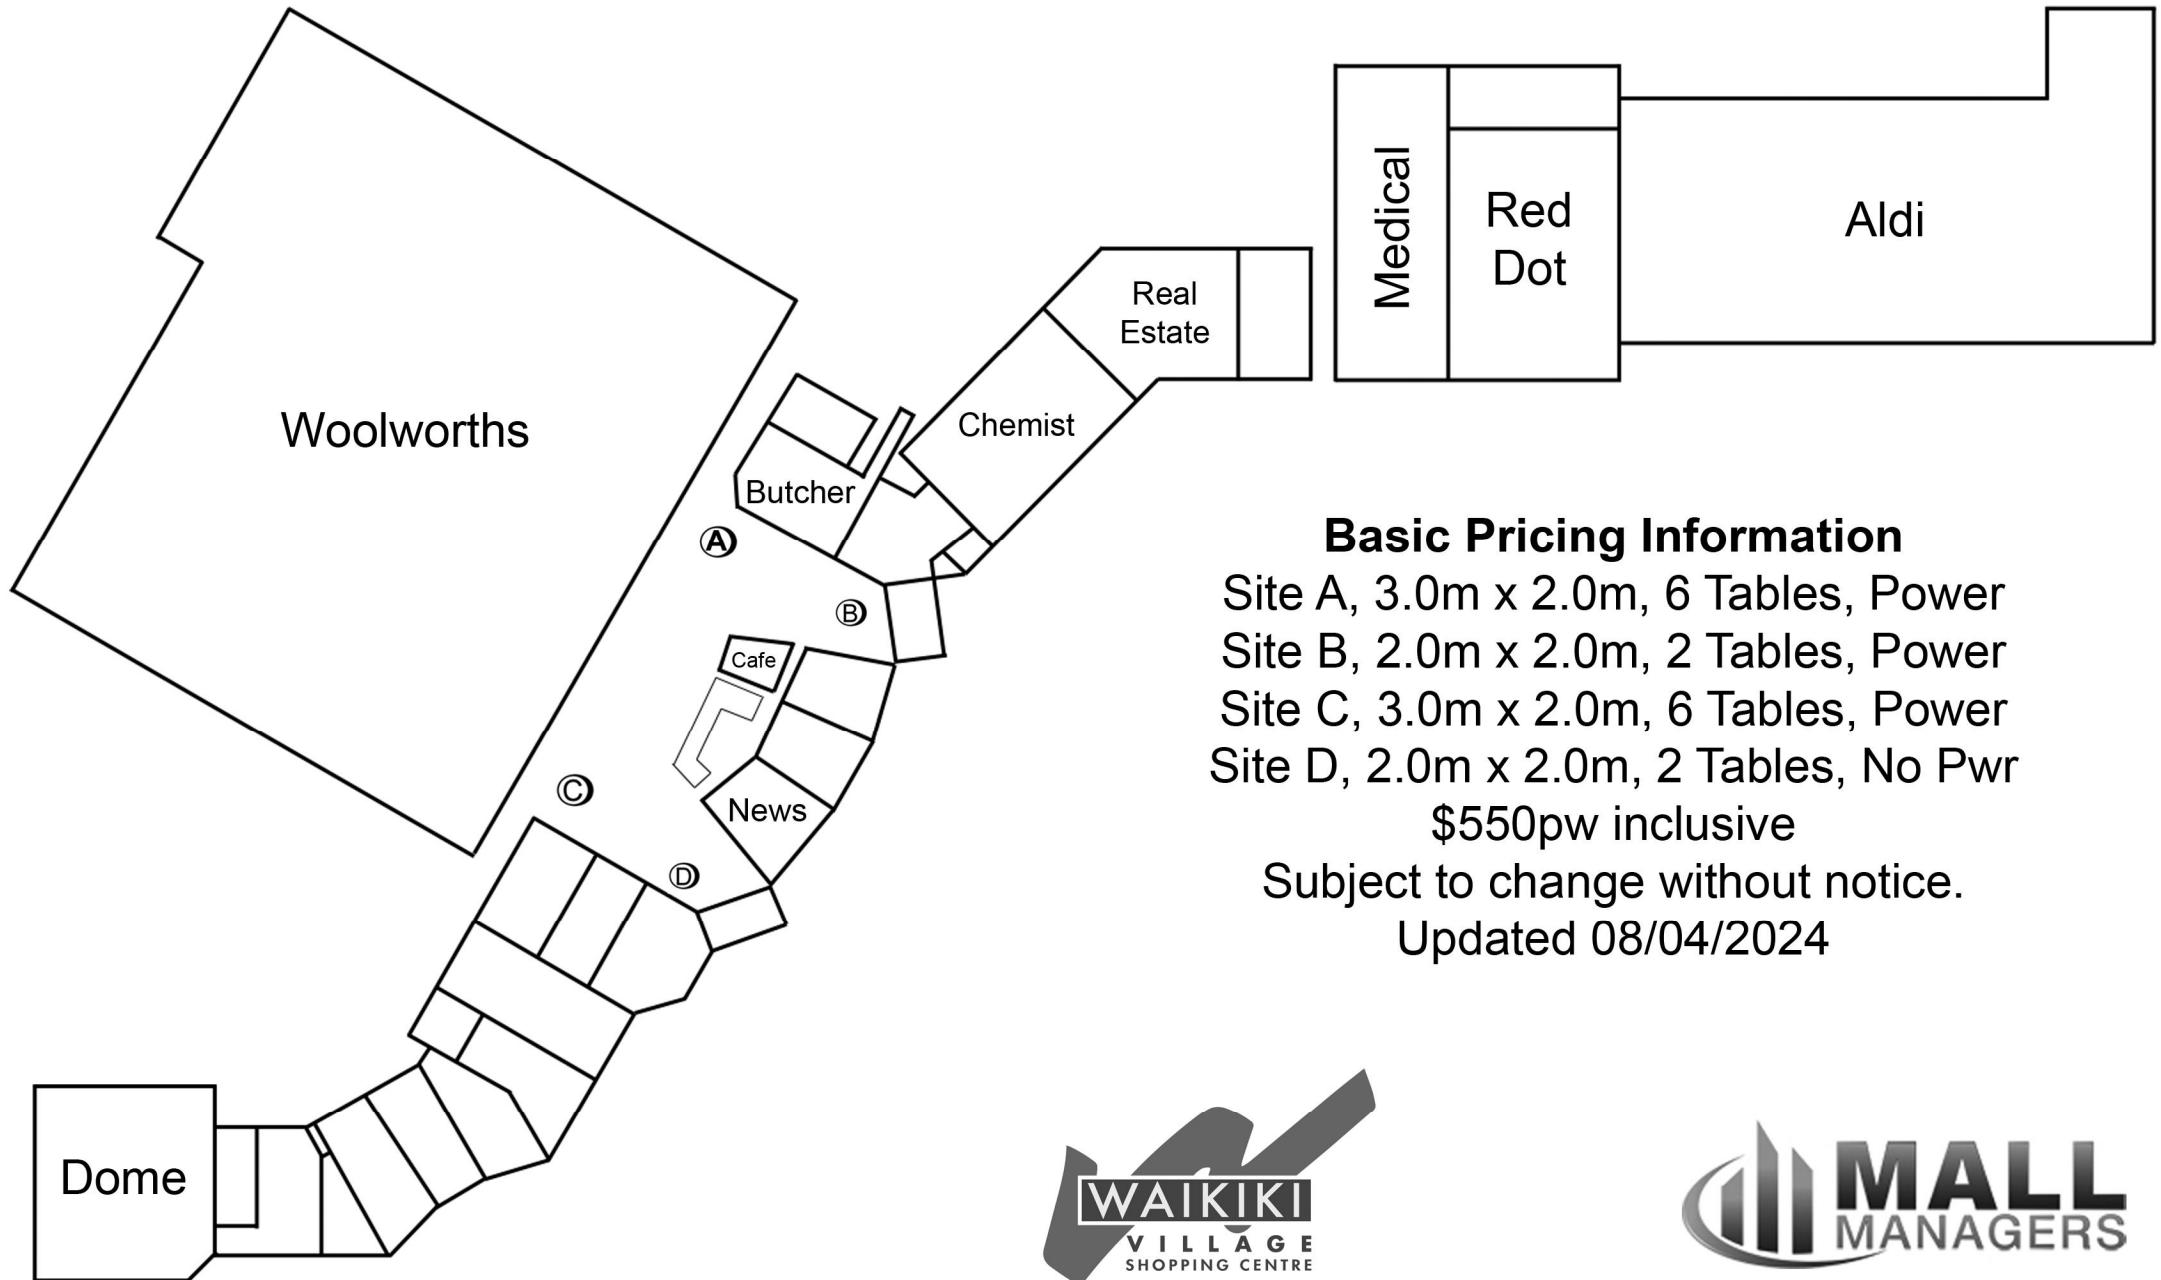

Waikiki Village Shopping Centre

Corner Read Street & Gnangara Drive, Waikiki

Basic Pricing Information

- Site A, 3.0m x 2.0m, 6 Tables, Power
 - Site B, 2.0m x 2.0m, 2 Tables, Power
 - Site C, 3.0m x 2.0m, 6 Tables, Power
 - Site D, 2.0m x 2.0m, 2 Tables, No Pwr
- \$550pw inclusive