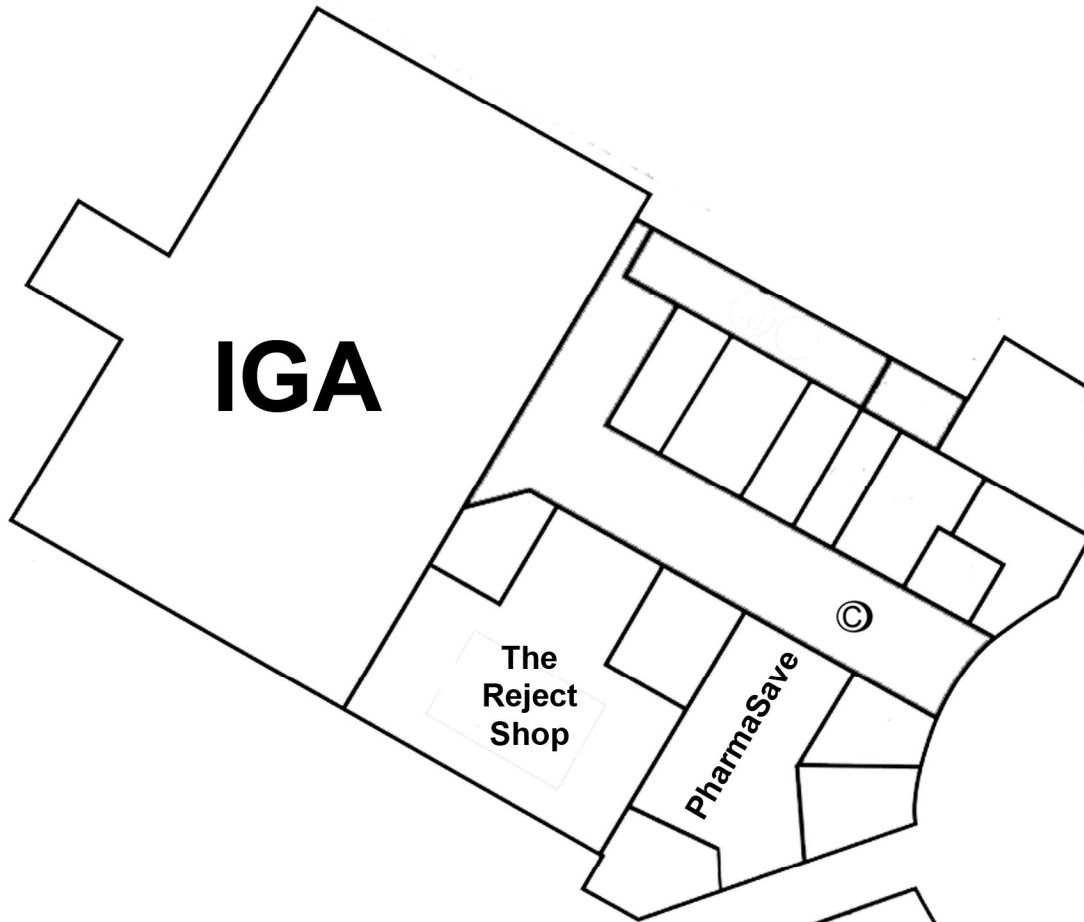

Village Green

Corner Kent Street & Manning Road
Karawara

village
green

Basic Pricing Information

Site A, 2.0m x 2.0m, Powered
Site B, 2.0m x 2.0m, No Power
Site C, 4.0m x 2.0m, Powered

\$880.00pw inclusive