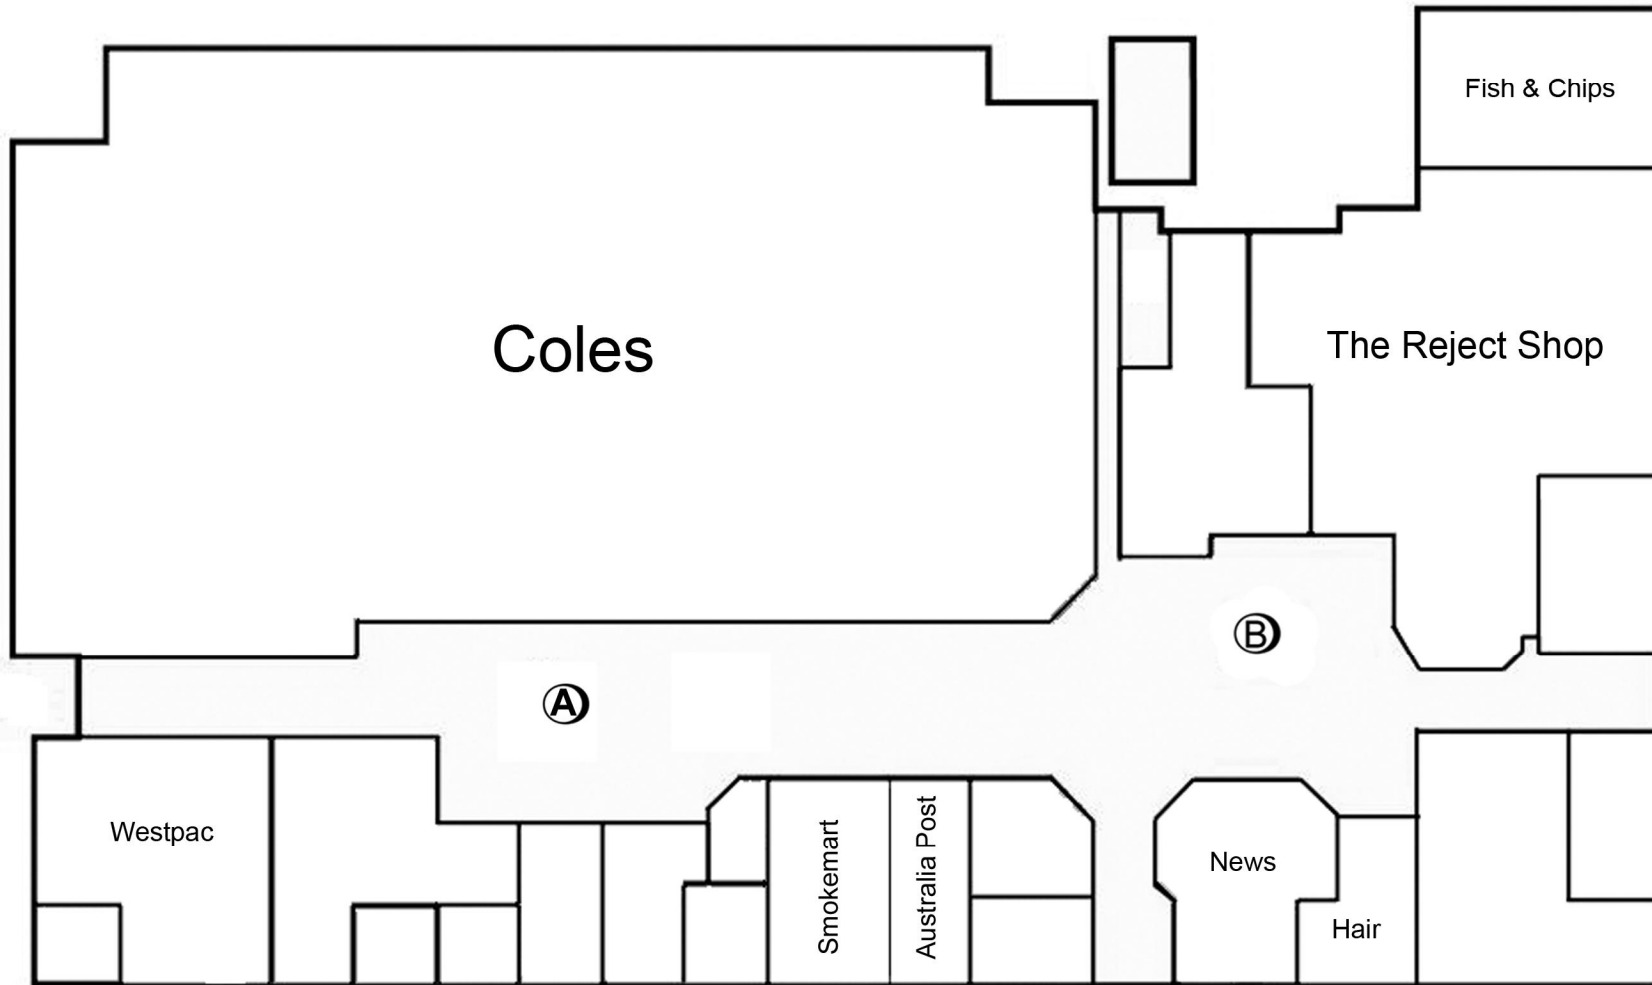

Northlands Plaza Shopping Centre

Cnr Wanneroo Road & Amelia Street, Balcatta

Basic Pricing Information

Site A, 3m x 2m, Powered, \$880.00 Per Week Inclusive
Site B, 3m x 2m, No Power, \$880.00 Per Week Inclusive