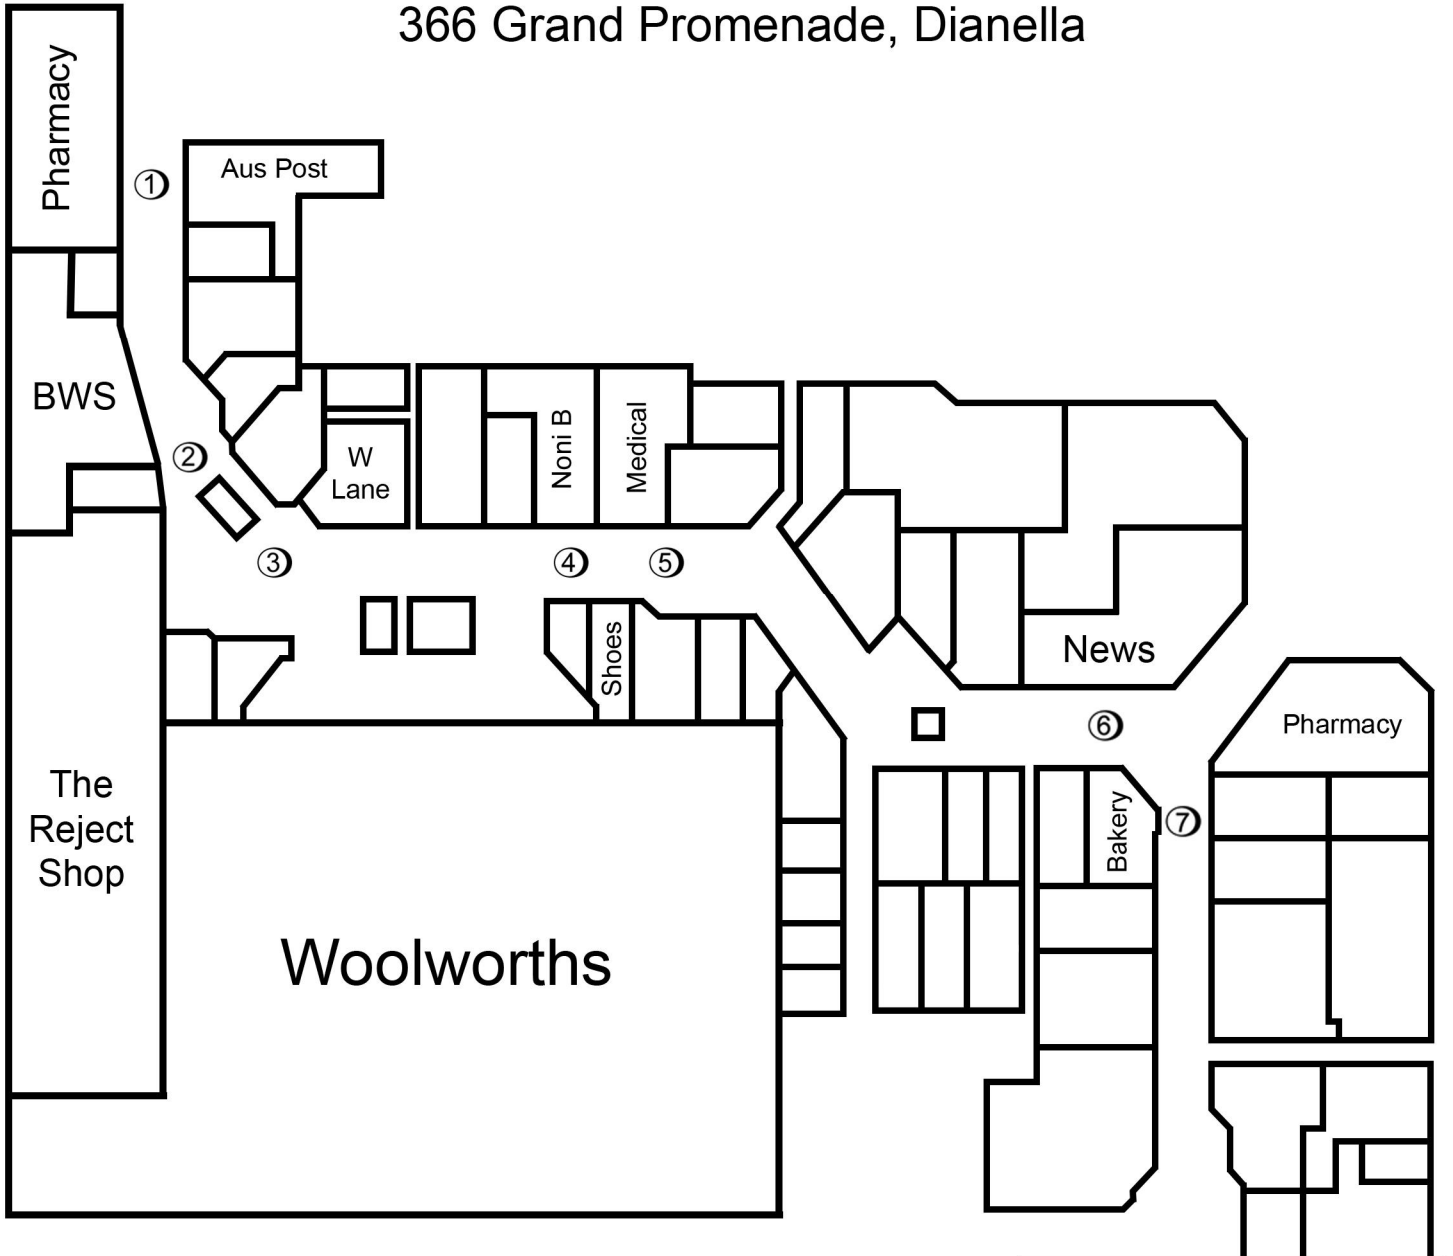

Dianella Plaza

366 Grand Promenade, Dianella

Basic Pricing Information

- Site 1: 2.5m x 4.0m, Powered
- Site 2: 6.0m x 3.0m, Powered
- Site 3: 5.0m x 3.0m, Powered
- Site 4: 6.5m x 2.5m, Powered
- Site 5: 2.0m x 2.0m, Powered
- Site 6: 2.0m x 2.0m, Powered
- Site 7: 2.0m x 2.0m, Powered