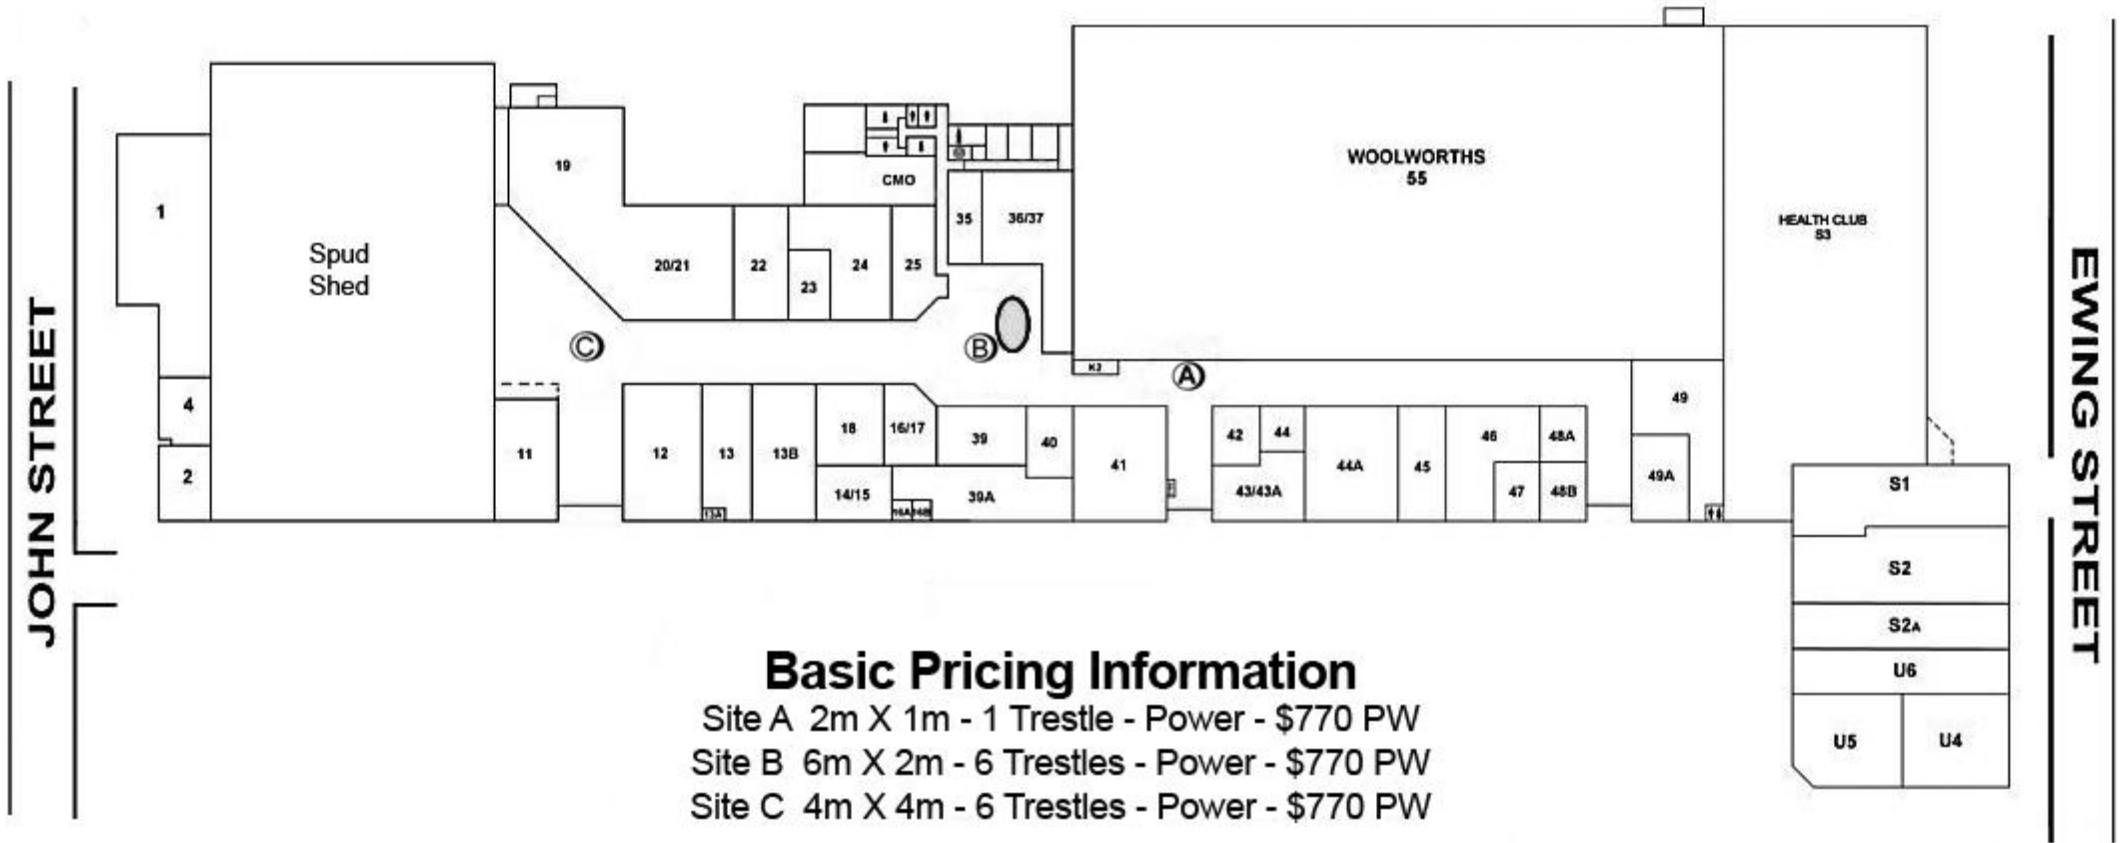

Bentley Plaza

Basic Pricing Information

- Site A 2m X 1m - 1 Trestle - Power - \$770 PW
- Site B 6m X 2m - 6 Trestles - Power - \$770 PW
- Site C 4m X 4m - 6 Trestles - Power - \$770 PW

Prices subject to change without notice
Updated 25/02/2024