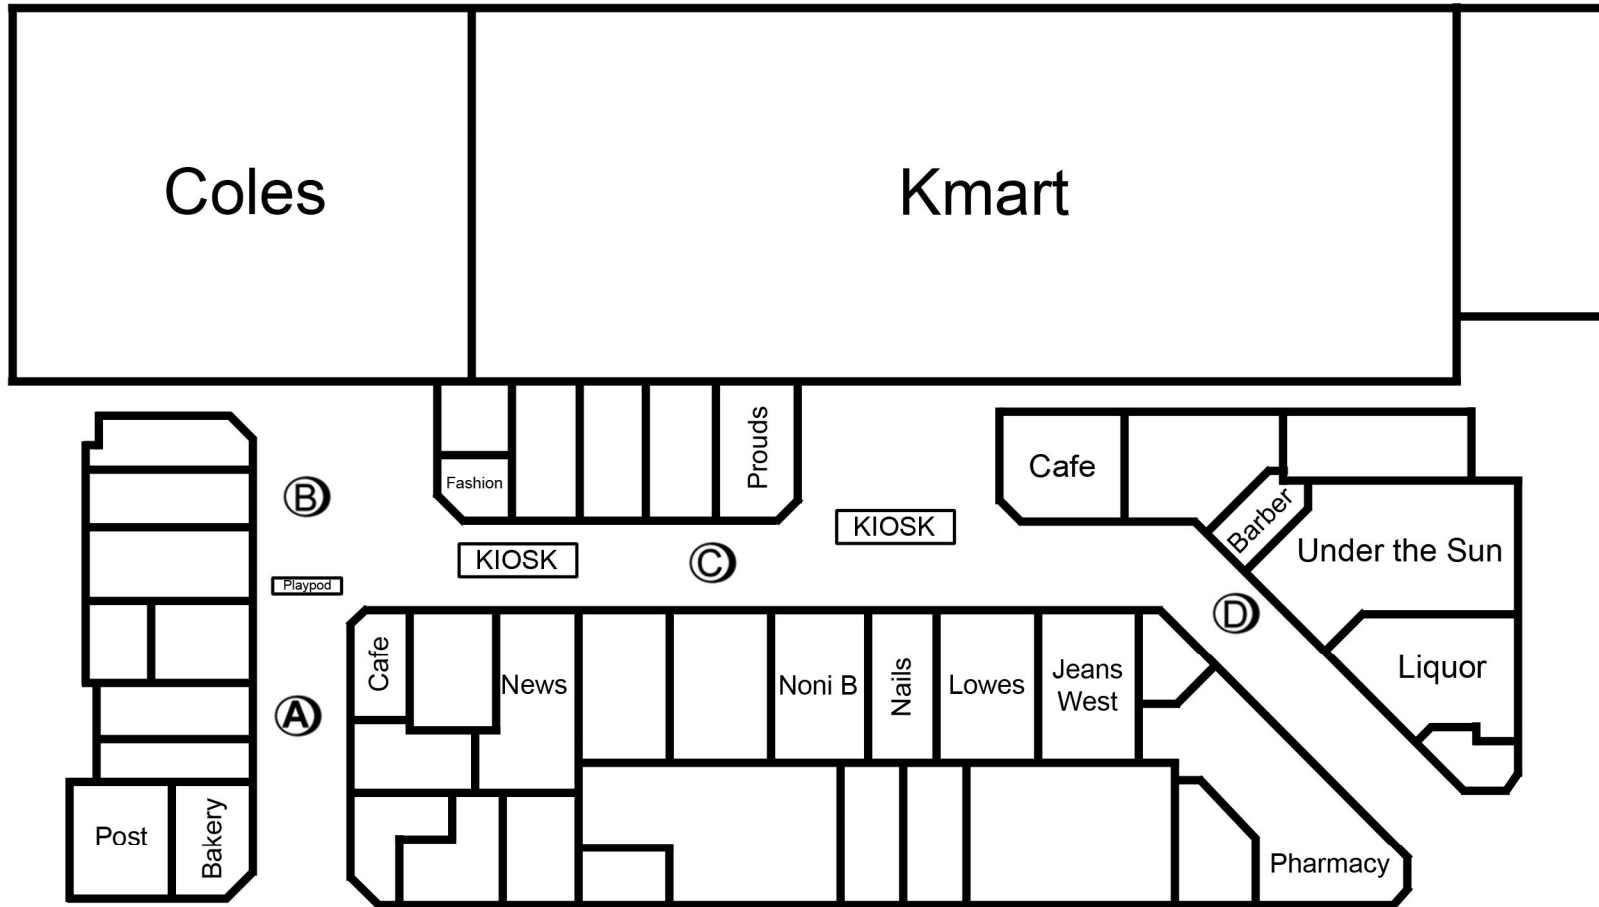

# Kardinya Park Shopping Centre

Cnr North Lake Road & South Street, Kardinya

## Basic Pricing Information

Area A	2m x 3m	\$935pw	No Power.	Max height 1.5m
Area B	3m x 3m	\$935pw	No Power.	Max height 1.5m
Area C	2m x 2m	\$935pw	No Power.	Max height 1.5m
Area D	2m x 2m	\$935pw	No Power.	Max height 1.5m

Note: Maximum of 4 trestles in areas B & C and 2 trestles in Areas A & D

Subject to change without notice.

Updated 17/11/2023