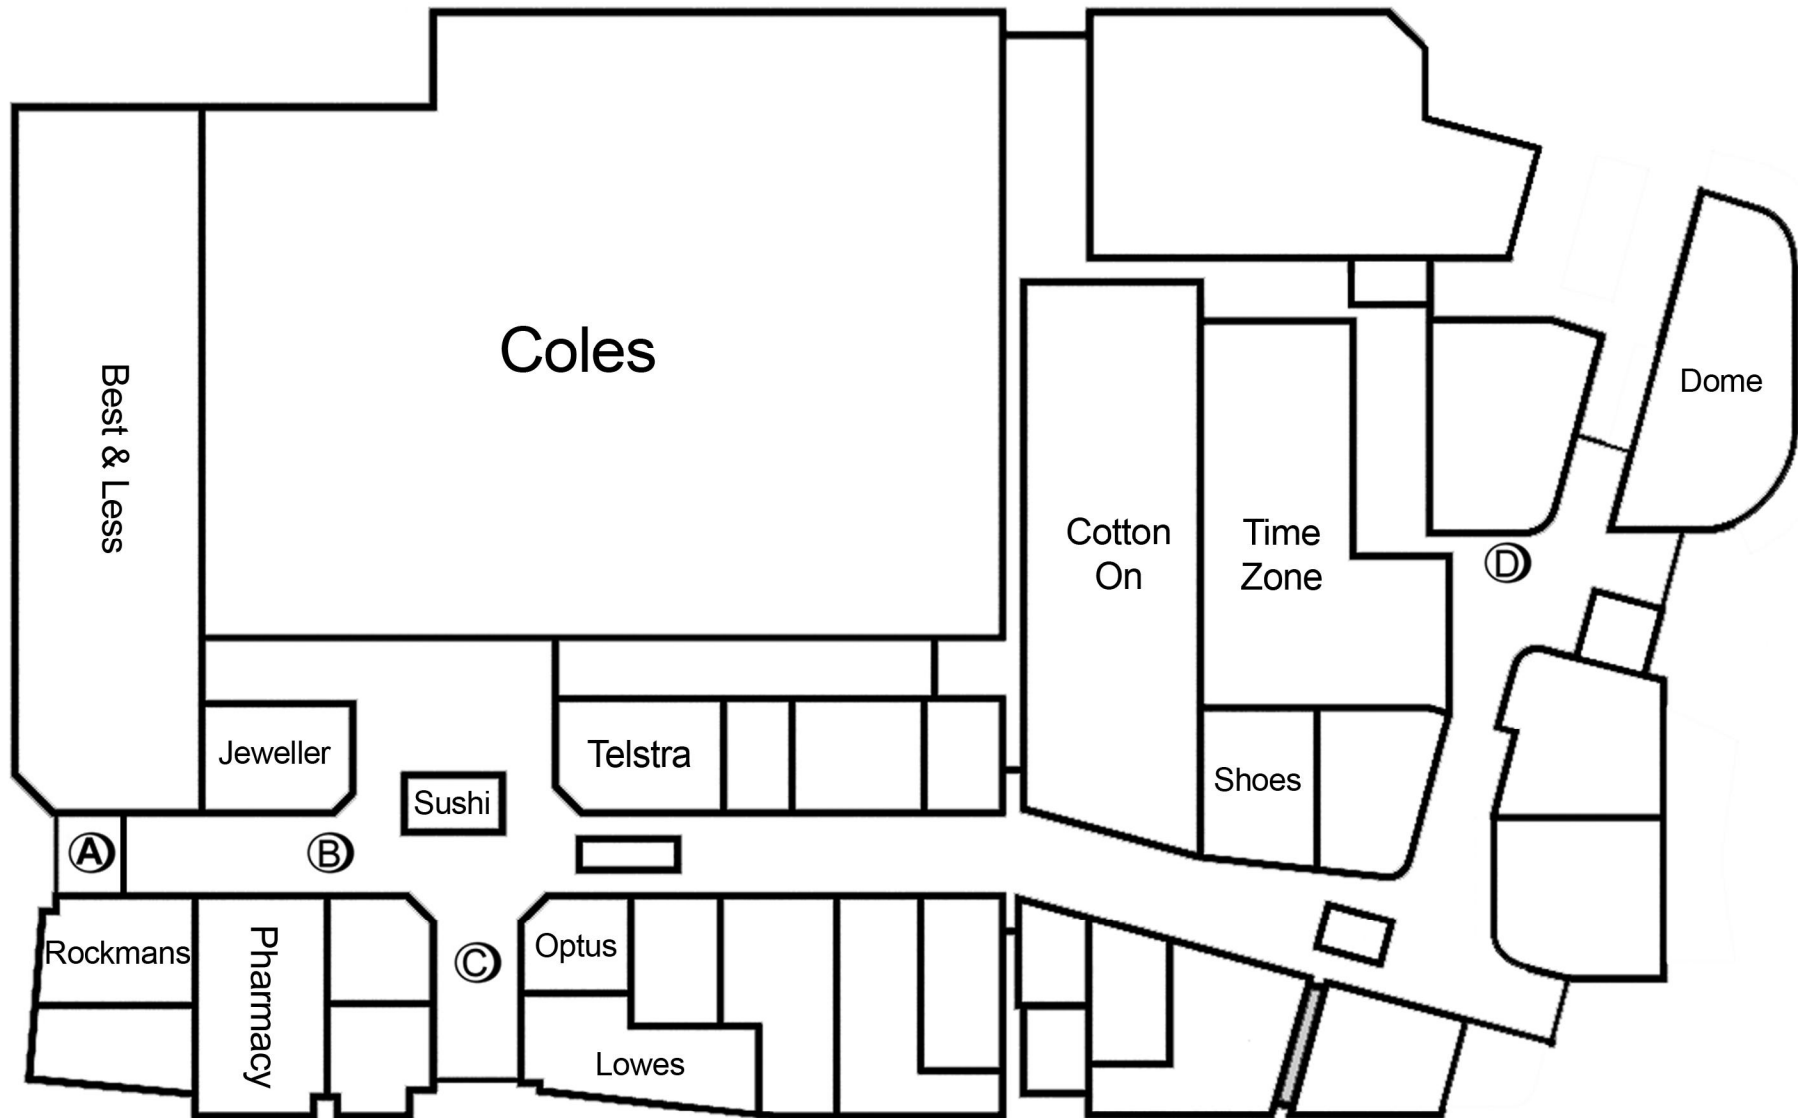

# Busselton Central Shopping Centre

Cnr Prince Street & West Street, Busselton

## Basic Pricing Information

Site A 2m X 1m \$770 Per Week - No Power

Site B 3m X 2m \$770 Per Week - Powered

Site C 3m X 2m \$770 Per Week - Powered

Site D 2m X 2m \$770 Per Week - No Power

Updated 16/11/2023

BUSSELTON  
CENTRAL