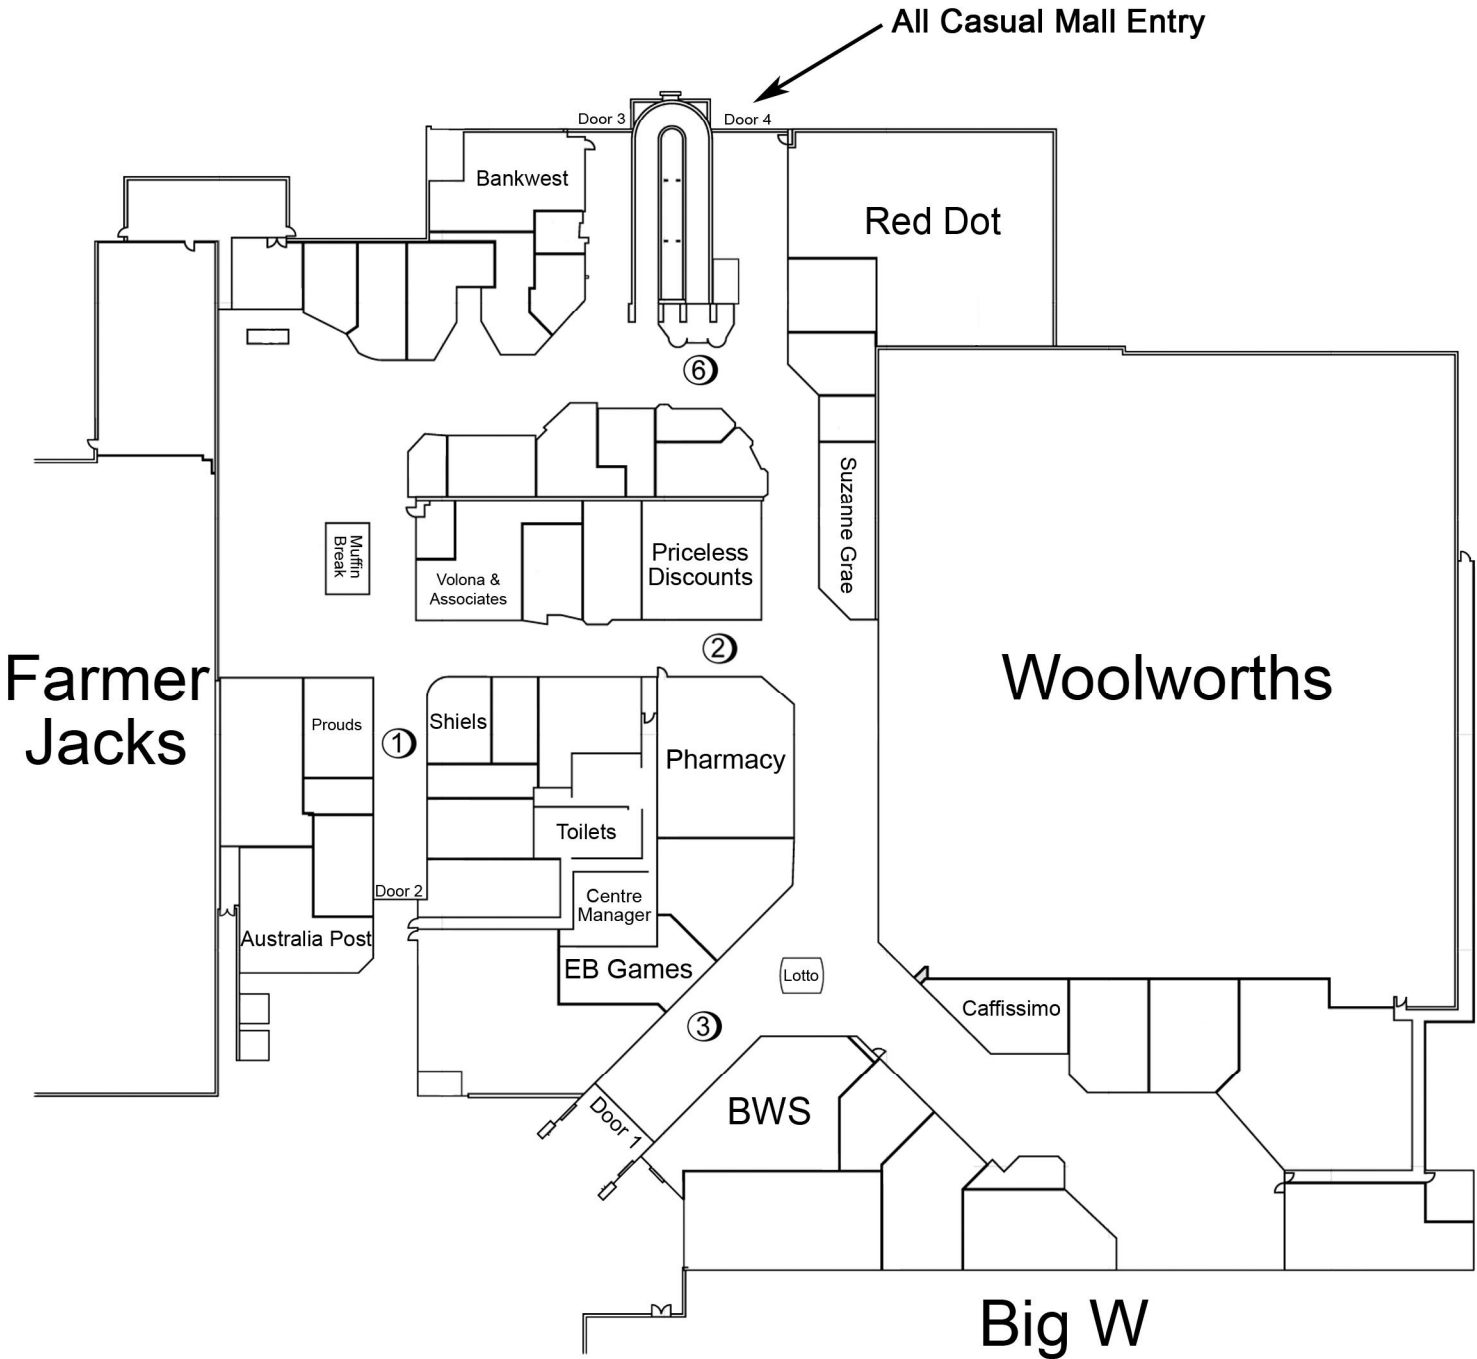

phoenix

SHOPPING CENTRE

Basic Pricing Information

Site 1	2m x 2m	\$880pw	No Power
Site 2	3m x 2m	\$880pw	No Power
Site 3	3m x 2m	\$880pw	No Power
Site 6	3m x 2m	\$880pw	No Power

Areas shown are for location identification only and are not to scale
 Prices include GST and are subject to change without notice.
 Updated 19/10/2023.