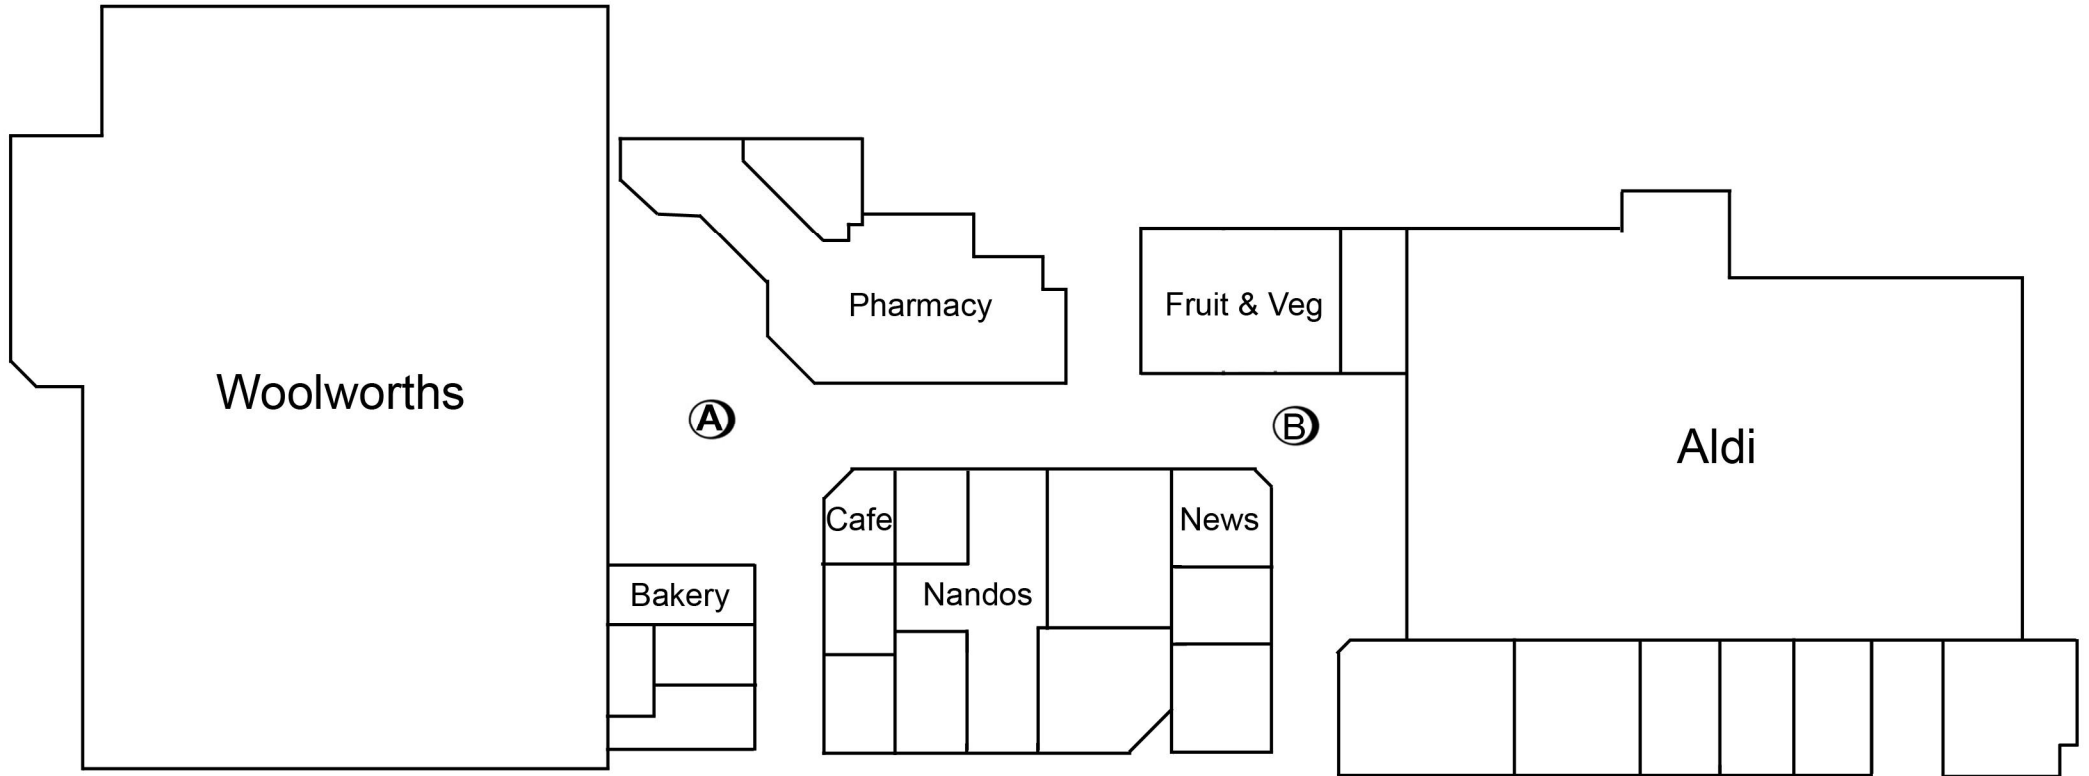

Altone Park Shopping Centre

161 Altone Road, Beechboro

Basic Pricing Information

Site A, 3m x 2m, Powered, \$770.00
Site B, 2m x 2m, Unpowered, \$770.00

Prices subject to change without notice.
Updated 19/10/2023