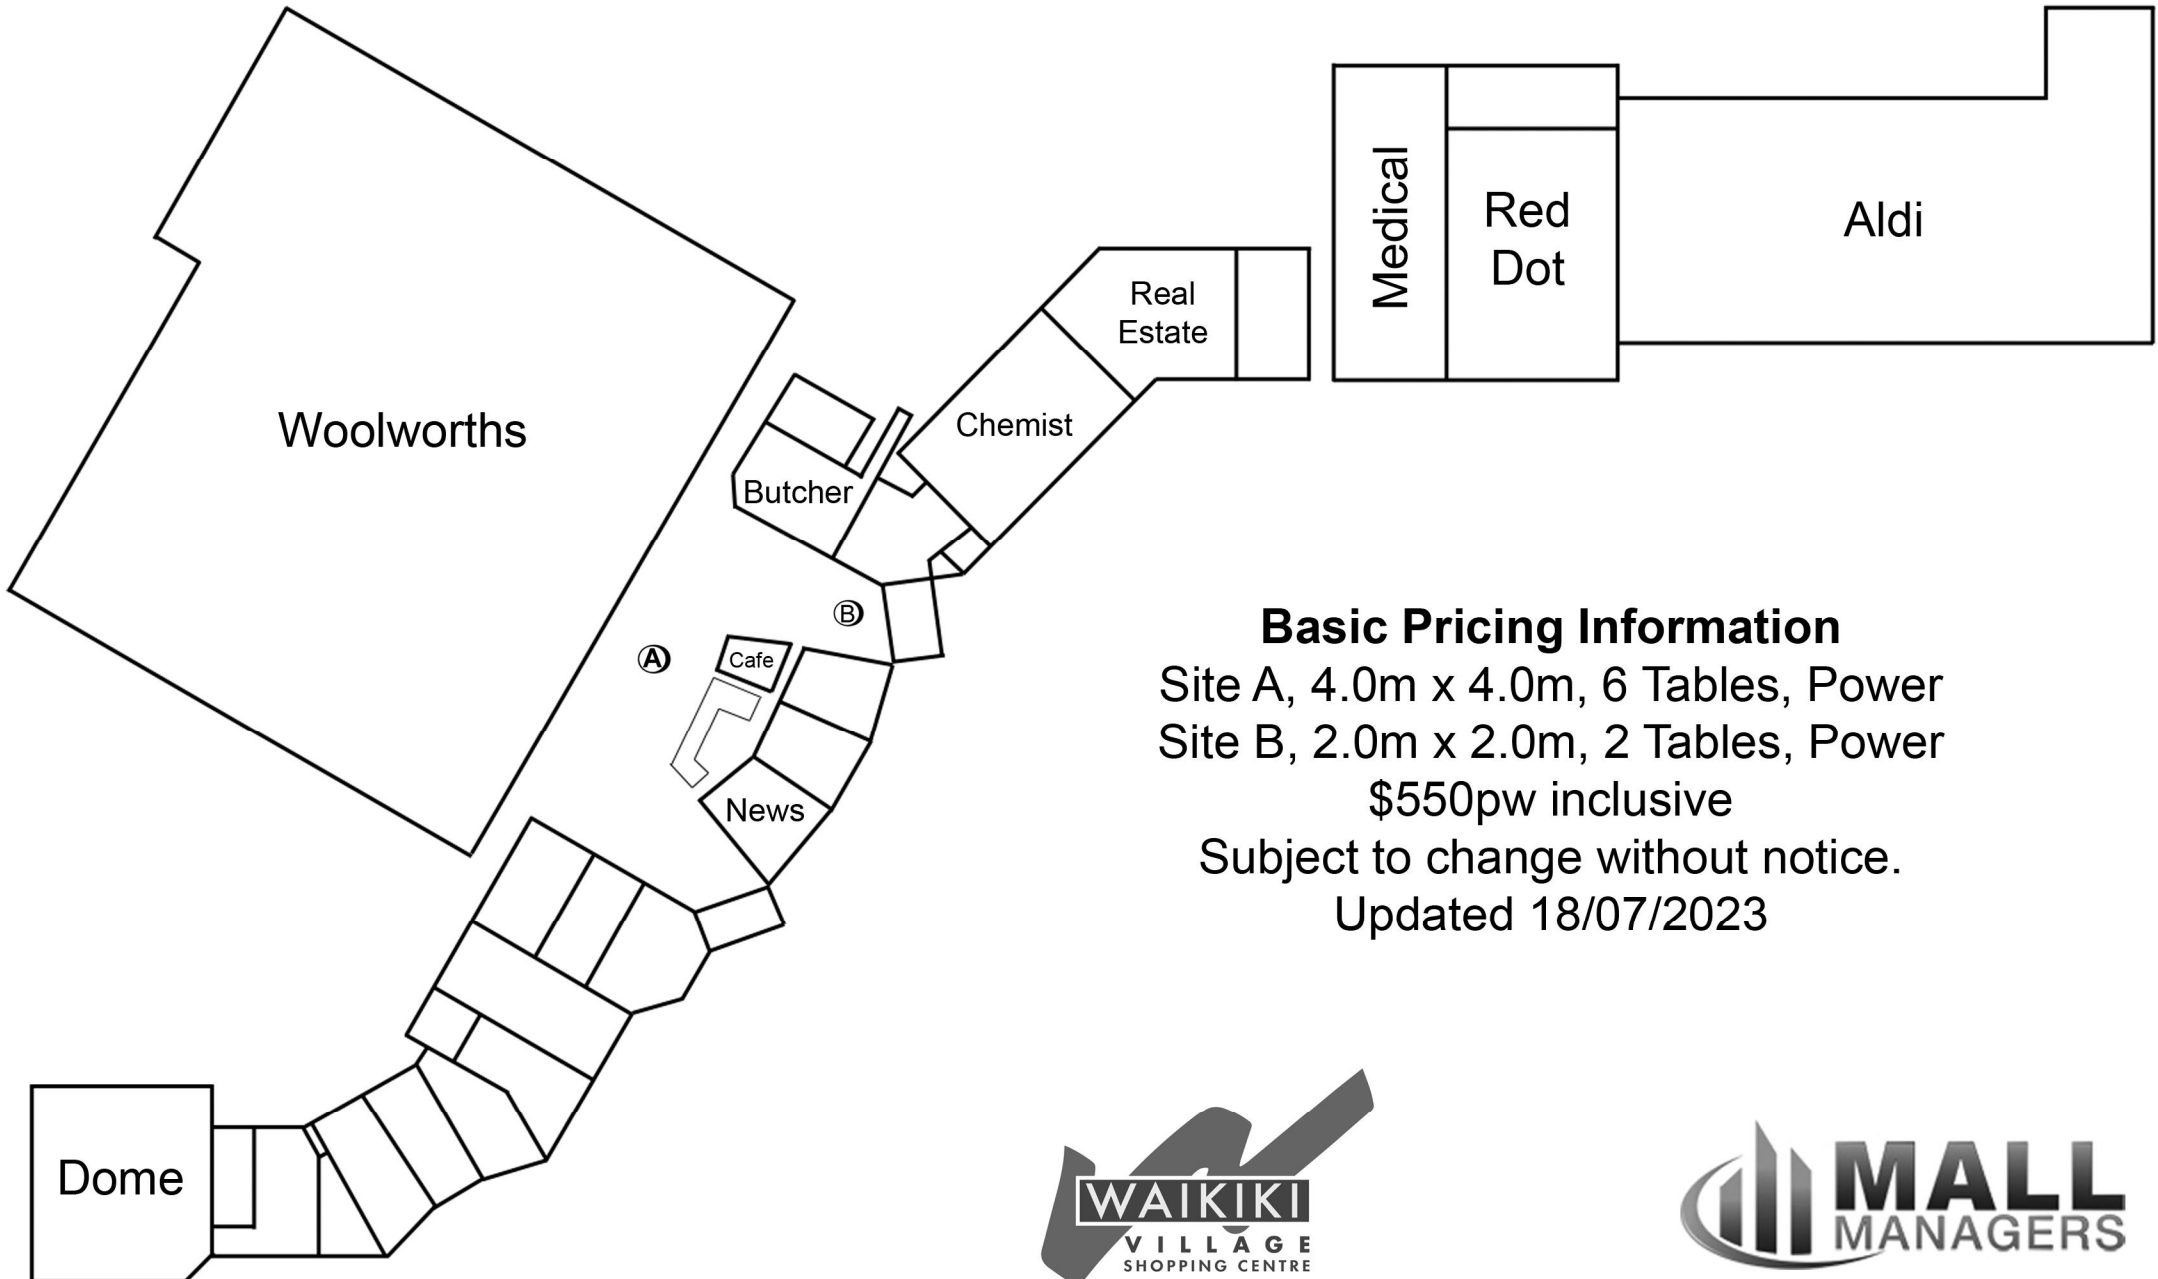

Waikiki Village Shopping Centre

Corner Read Street & Gnangara Drive, Waikiki

Basic Pricing Information

Site A, 4.0m x 4.0m, 6 Tables, Power

Site B, 2.0m x 2.0m, 2 Tables, Power

\$550pw inclusive

Subject to change without notice.