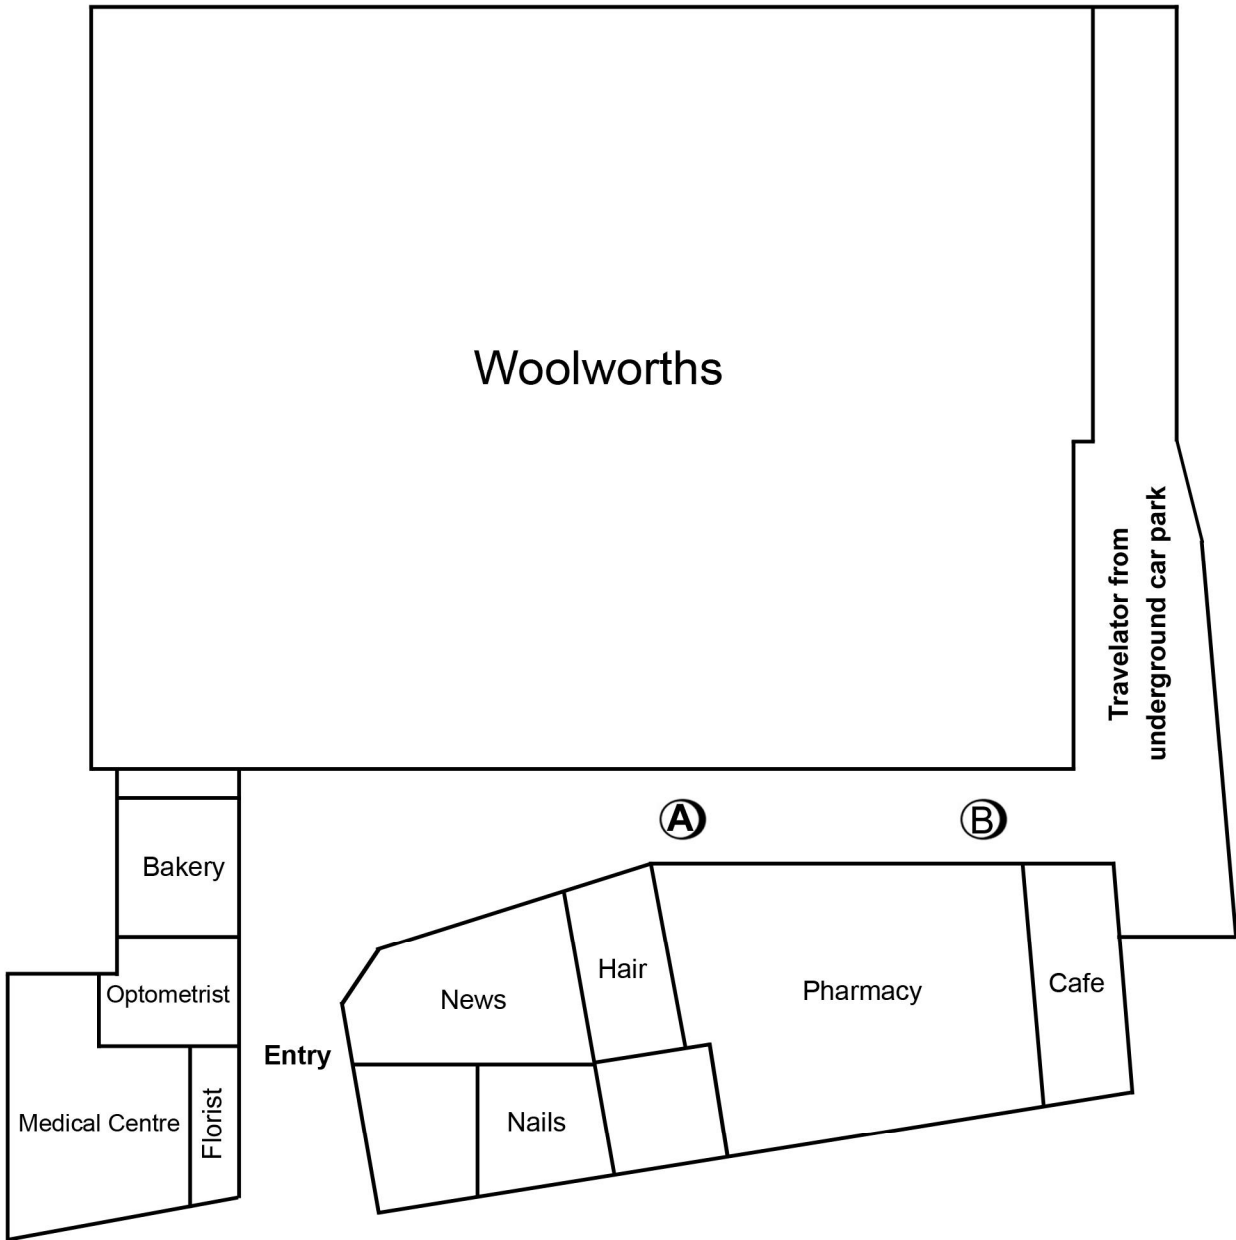

# Port Coogee Shopping Centre

Orsino Boulevard, Port Coogee

### Basic Pricing Information

Area A 4m X 2m  
Powered \$550.00 PW

Area B 2m X 2m  
No Power \$550.00 PW

Prices subject to change without notice  
Updated 10/05/2023