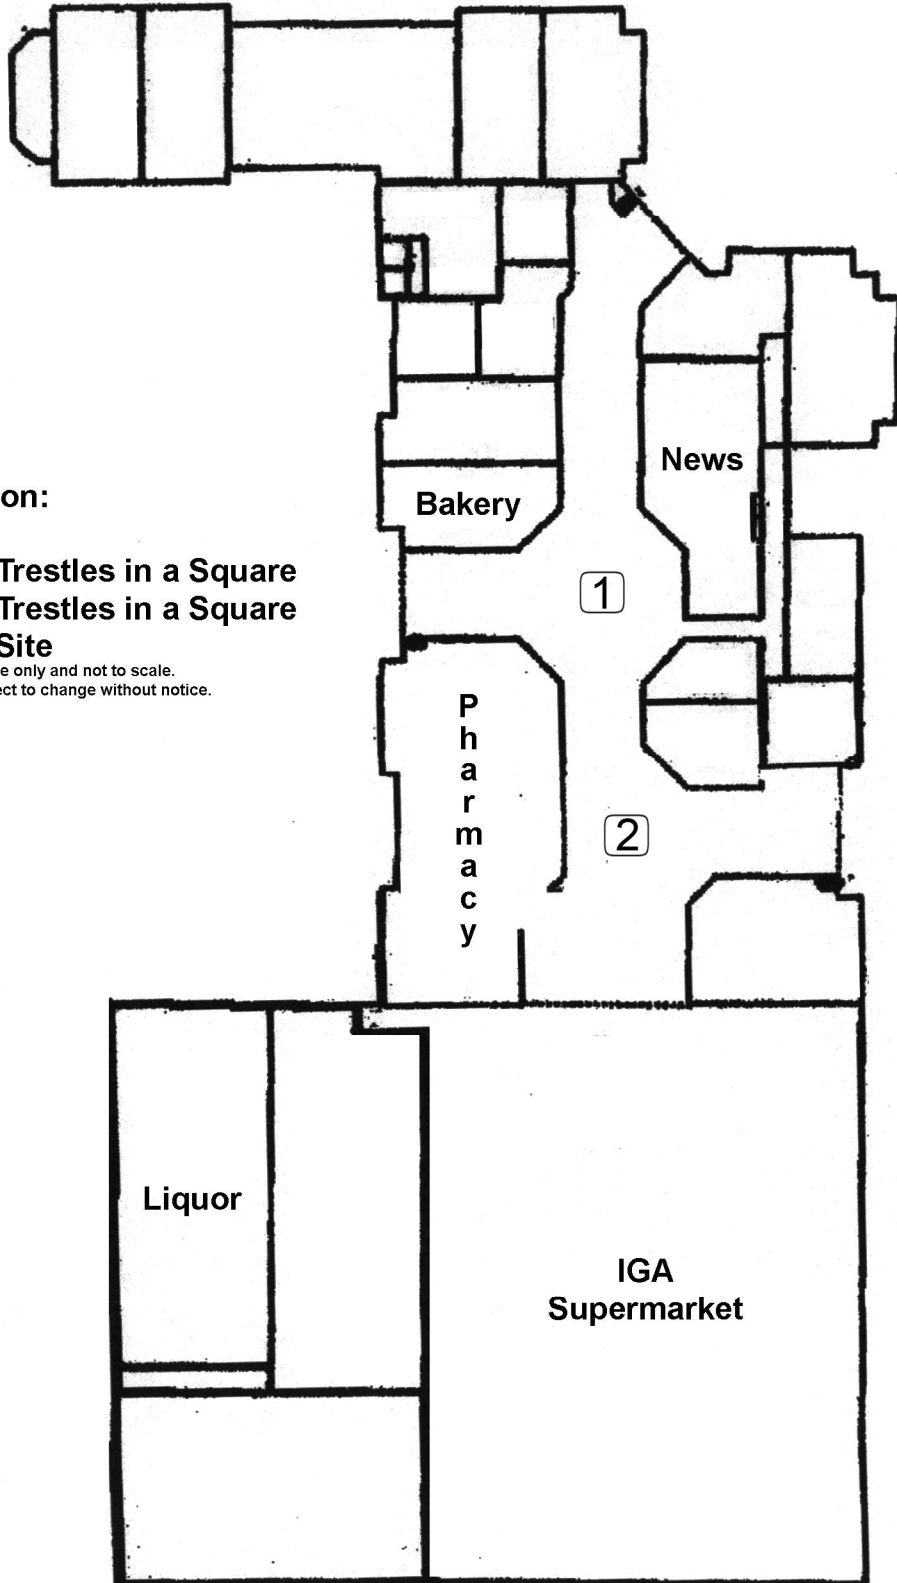

Woodlake Village Shopping Centre

1 Sunray Circle, Ellenbrook

Basic Site Information:

Area 1 - 3m X 2m 4 Trestles in a Square

Area 2 - 3m X 2m 4 Trestles in a Square

\$550 Per Week Per Site

As at 01/03/2023. Areas are approximate only and not to scale.
Weekly rent includes GST. Prices subject to change without notice.