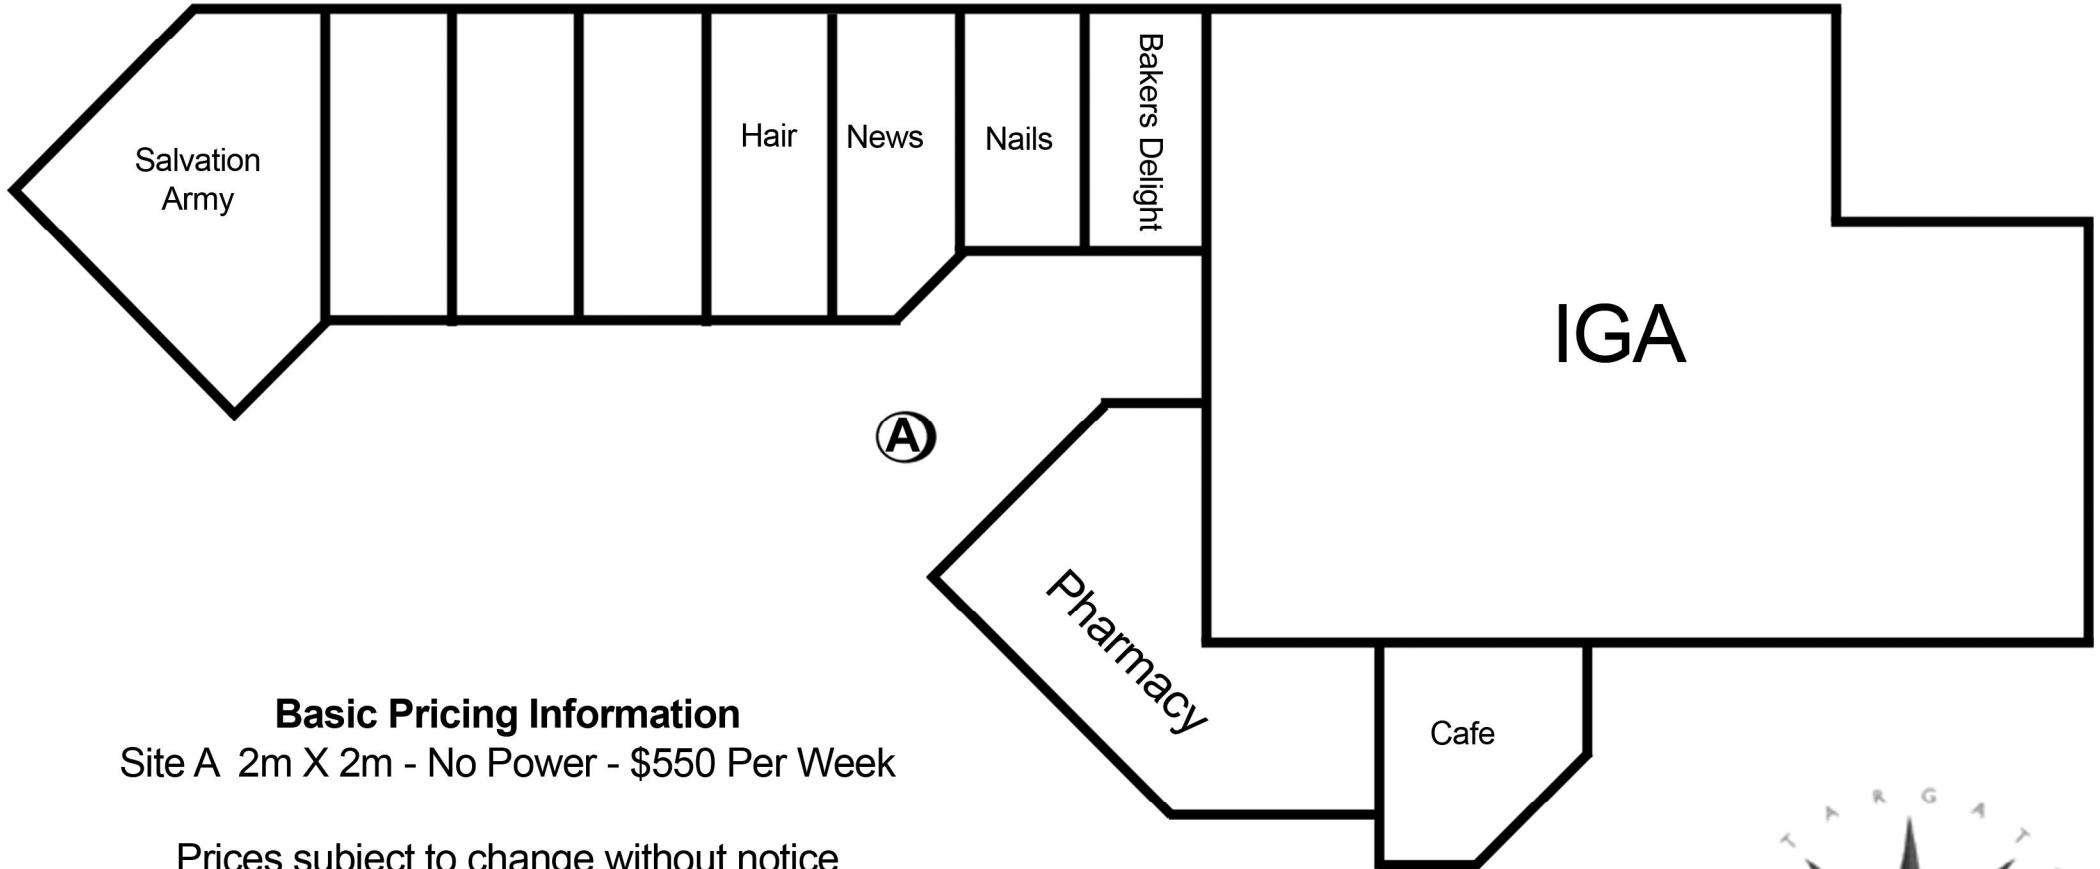

# Stargate Waikiki

78 Charthouse Road, Waikiki

## Basic Pricing Information

Site A 2m X 2m - No Power - \$550 Per Week

Prices subject to change without notice

Updated 01/03/2023