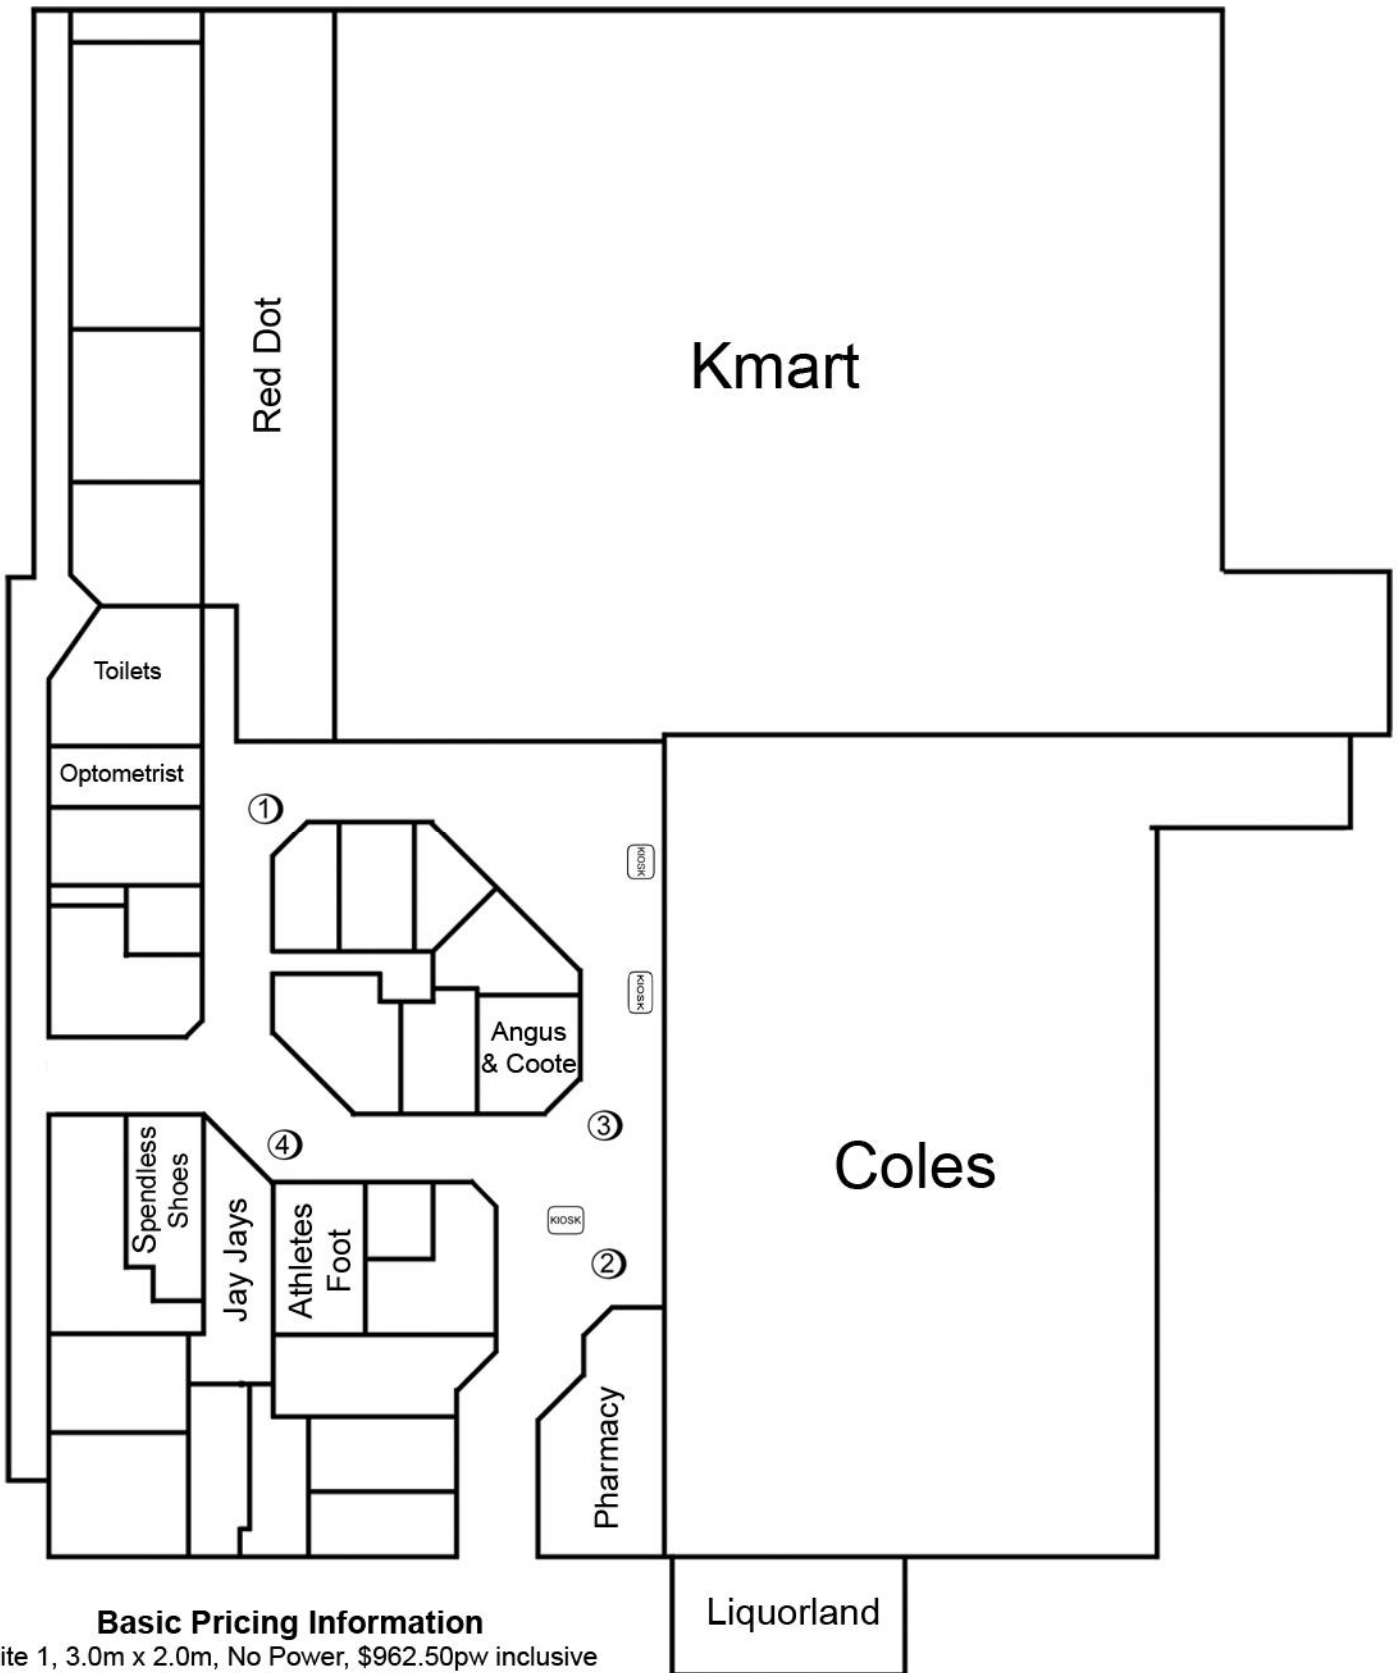

Northgate Shopping Centre

110 Chapman Road, Geraldton

Basic Pricing Information

Site 1, 3.0m x 2.0m, No Power, \$962.50pw inclusive

Site 2, 3.0m x 2.5m, No Power, \$962.50pw inclusive

Site 3, 3.0m x 2.5m, No Power, \$962.50pw inclusive

Site 4, 3.0m x 3.0m, No Power, \$962.50pw inclusive

Subject to change without notice. Updated 28/03/2023