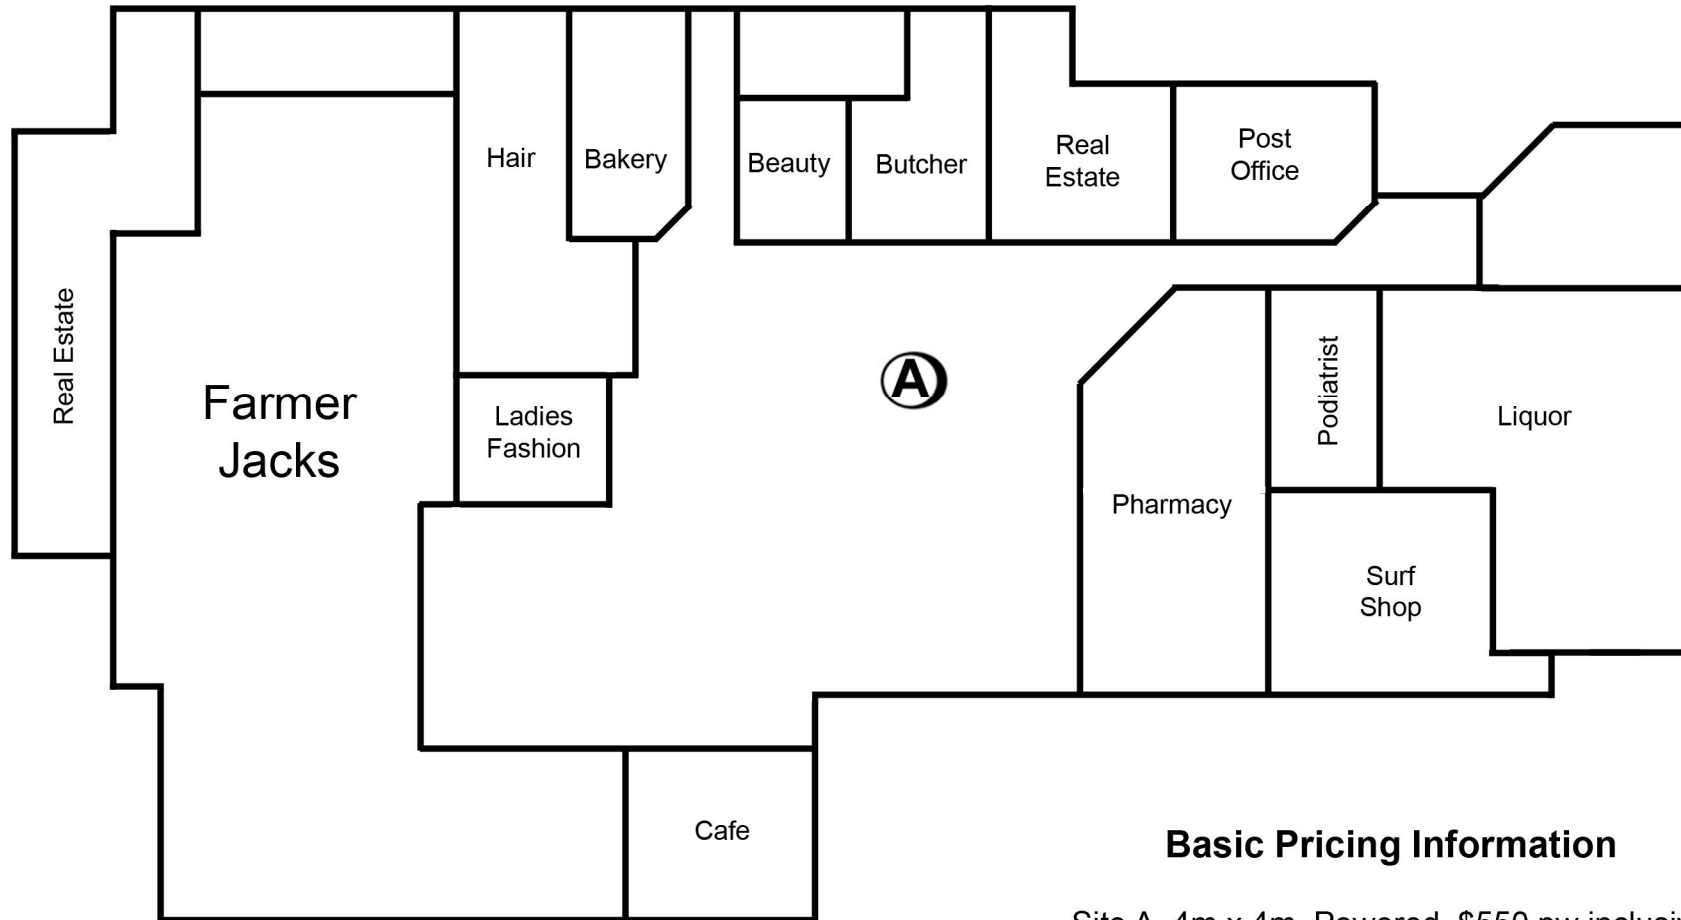

North Beach Shopping Centre

1N Beach Road, North Beach

Basic Pricing Information

Site A, 4m x 4m, Powered, \$550 pw inclusive
On Top of Raised Platform

Prices subject to change without notice.
Updated 01/03/2023