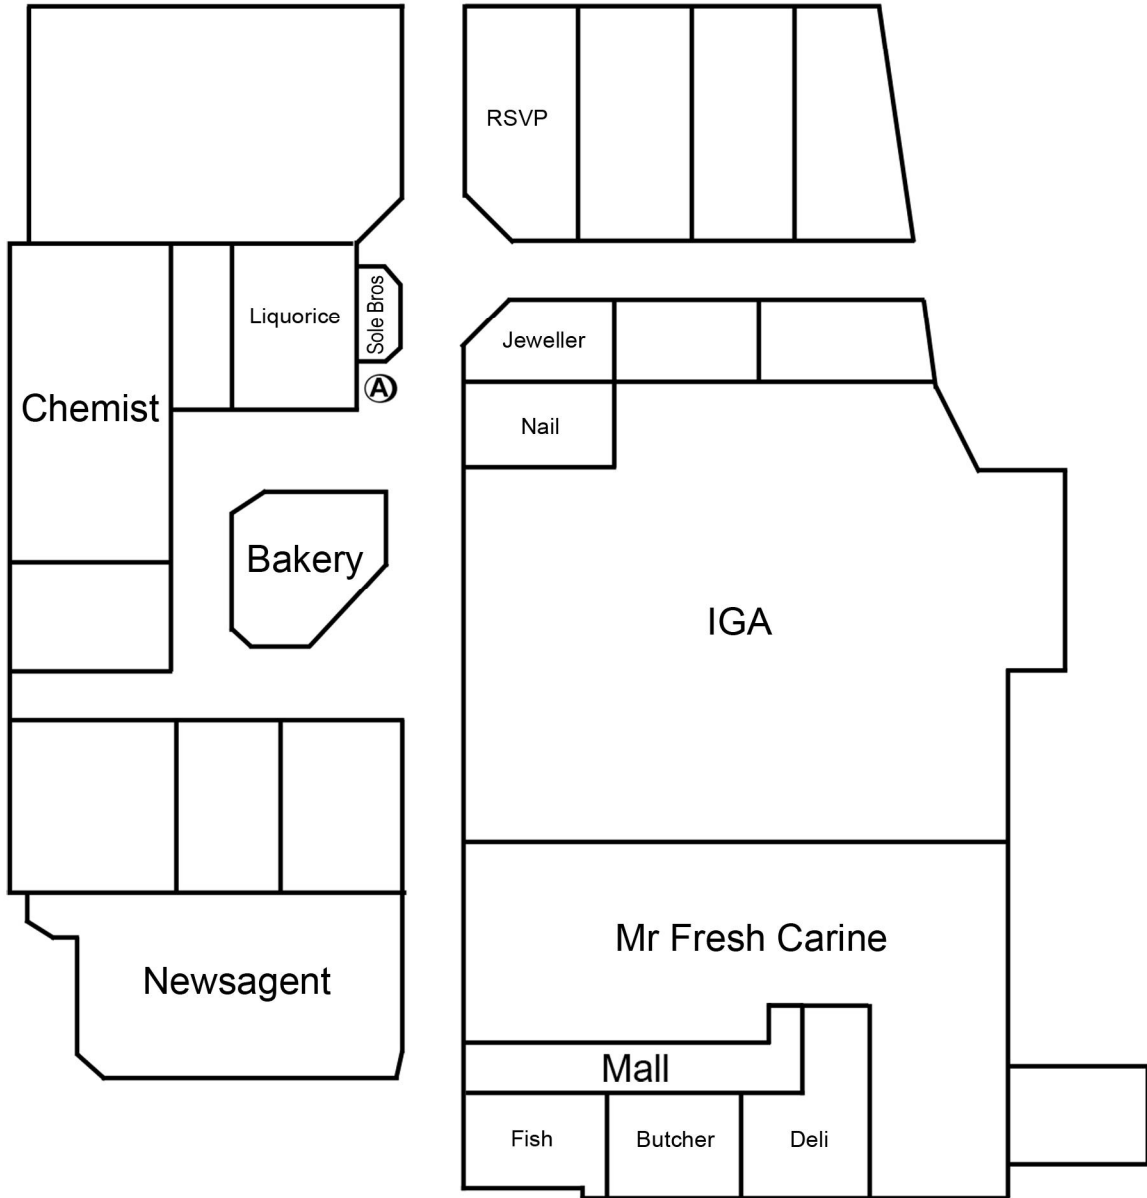

Carine Glades

Cnr Beach Road & Davallia Road, Duncraig

Basic Pricing Information

Area A 2m X 2m

Maximum 2 Trestles

Powered \$660.00 PW

Prices subject to change without notice
Updated 01/03/2023