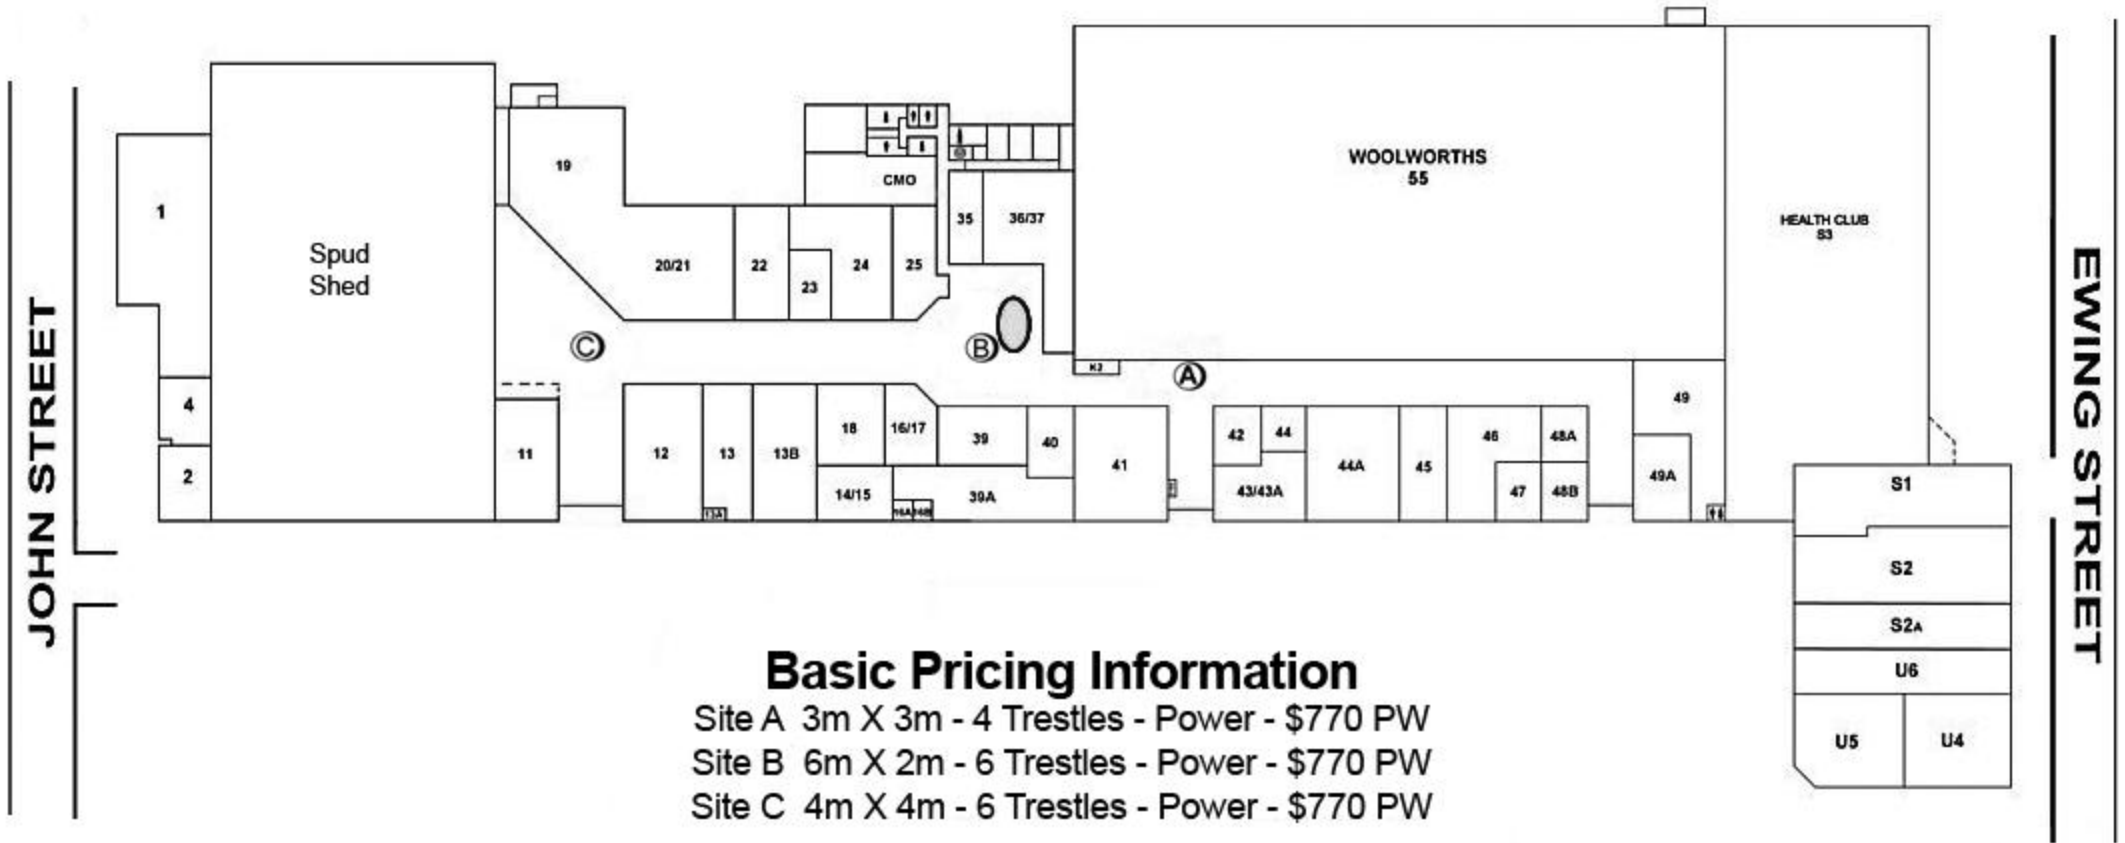

Bentley Plaza

Basic Pricing Information

- Site A 3m X 3m - 4 Trestles - Power - \$770 PW
- Site B 6m X 2m - 6 Trestles - Power - \$770 PW
- Site C 4m X 4m - 6 Trestles - Power - \$770 PW

Prices subject to change without notice
Updated 13/03/2023