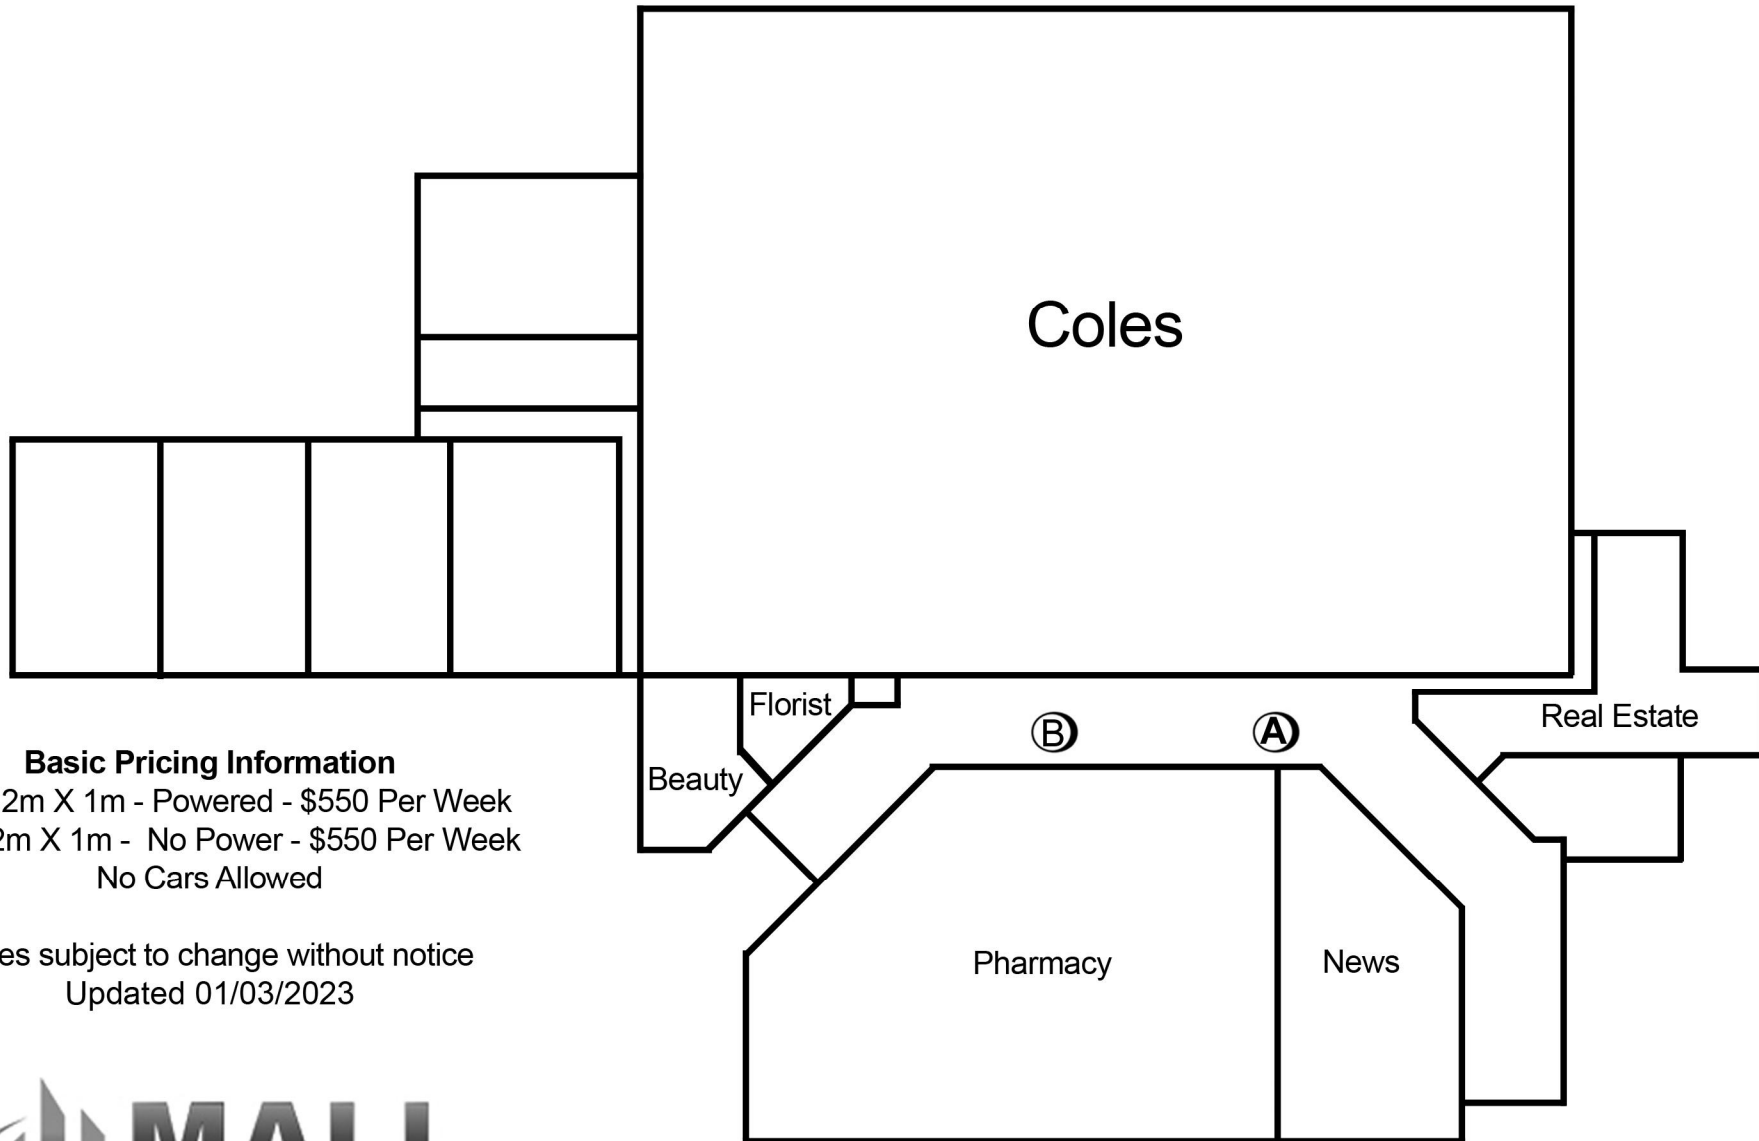

Belridge Shopping Centre

Cnr Ocean Reef Road & Gwendoline Drive, Beldon

Basic Pricing Information

Site A 2m X 1m - Powered - \$550 Per Week
Site B 2m X 1m - No Power - \$550 Per Week
No Cars Allowed

Prices subject to change without notice
Updated 01/03/2023