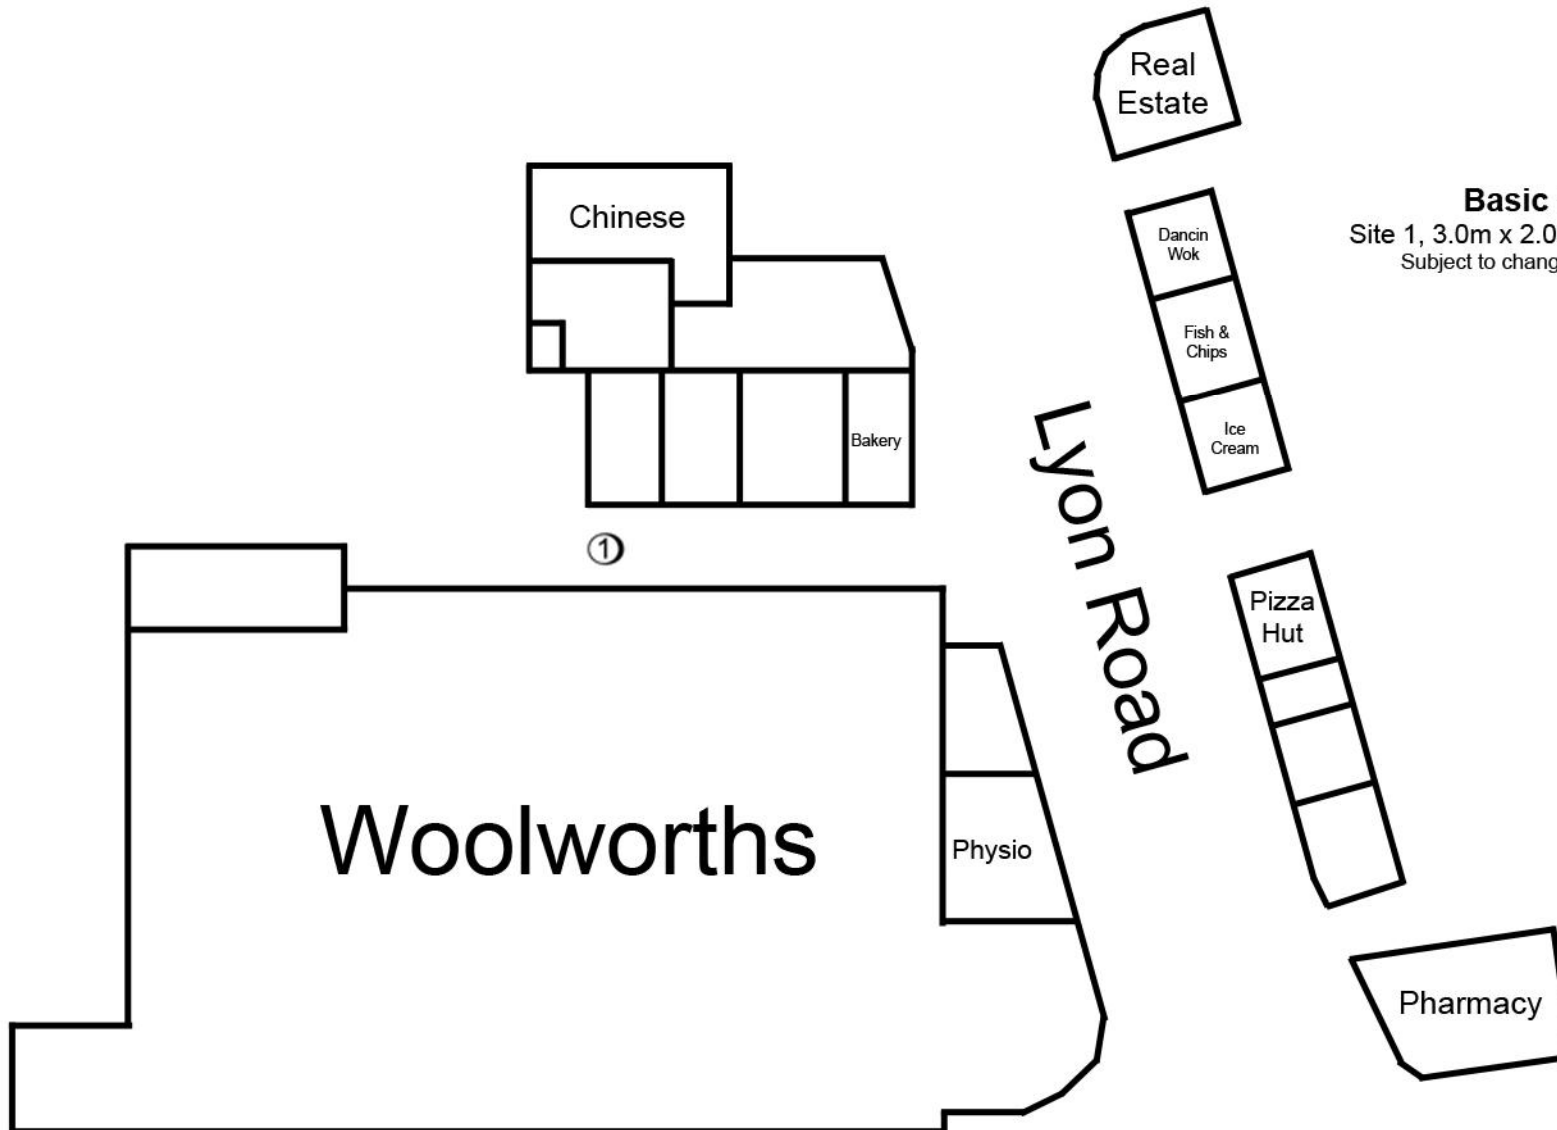

The Village Harvest Lakes

Cnr Gibbs Road & Lyon Road, Atwell

Basic Pricing Information

Site 1, 3.0m x 2.0m, No Power, \$550.00pw inclusive
Subject to change without notice. Updated 23/02/2023