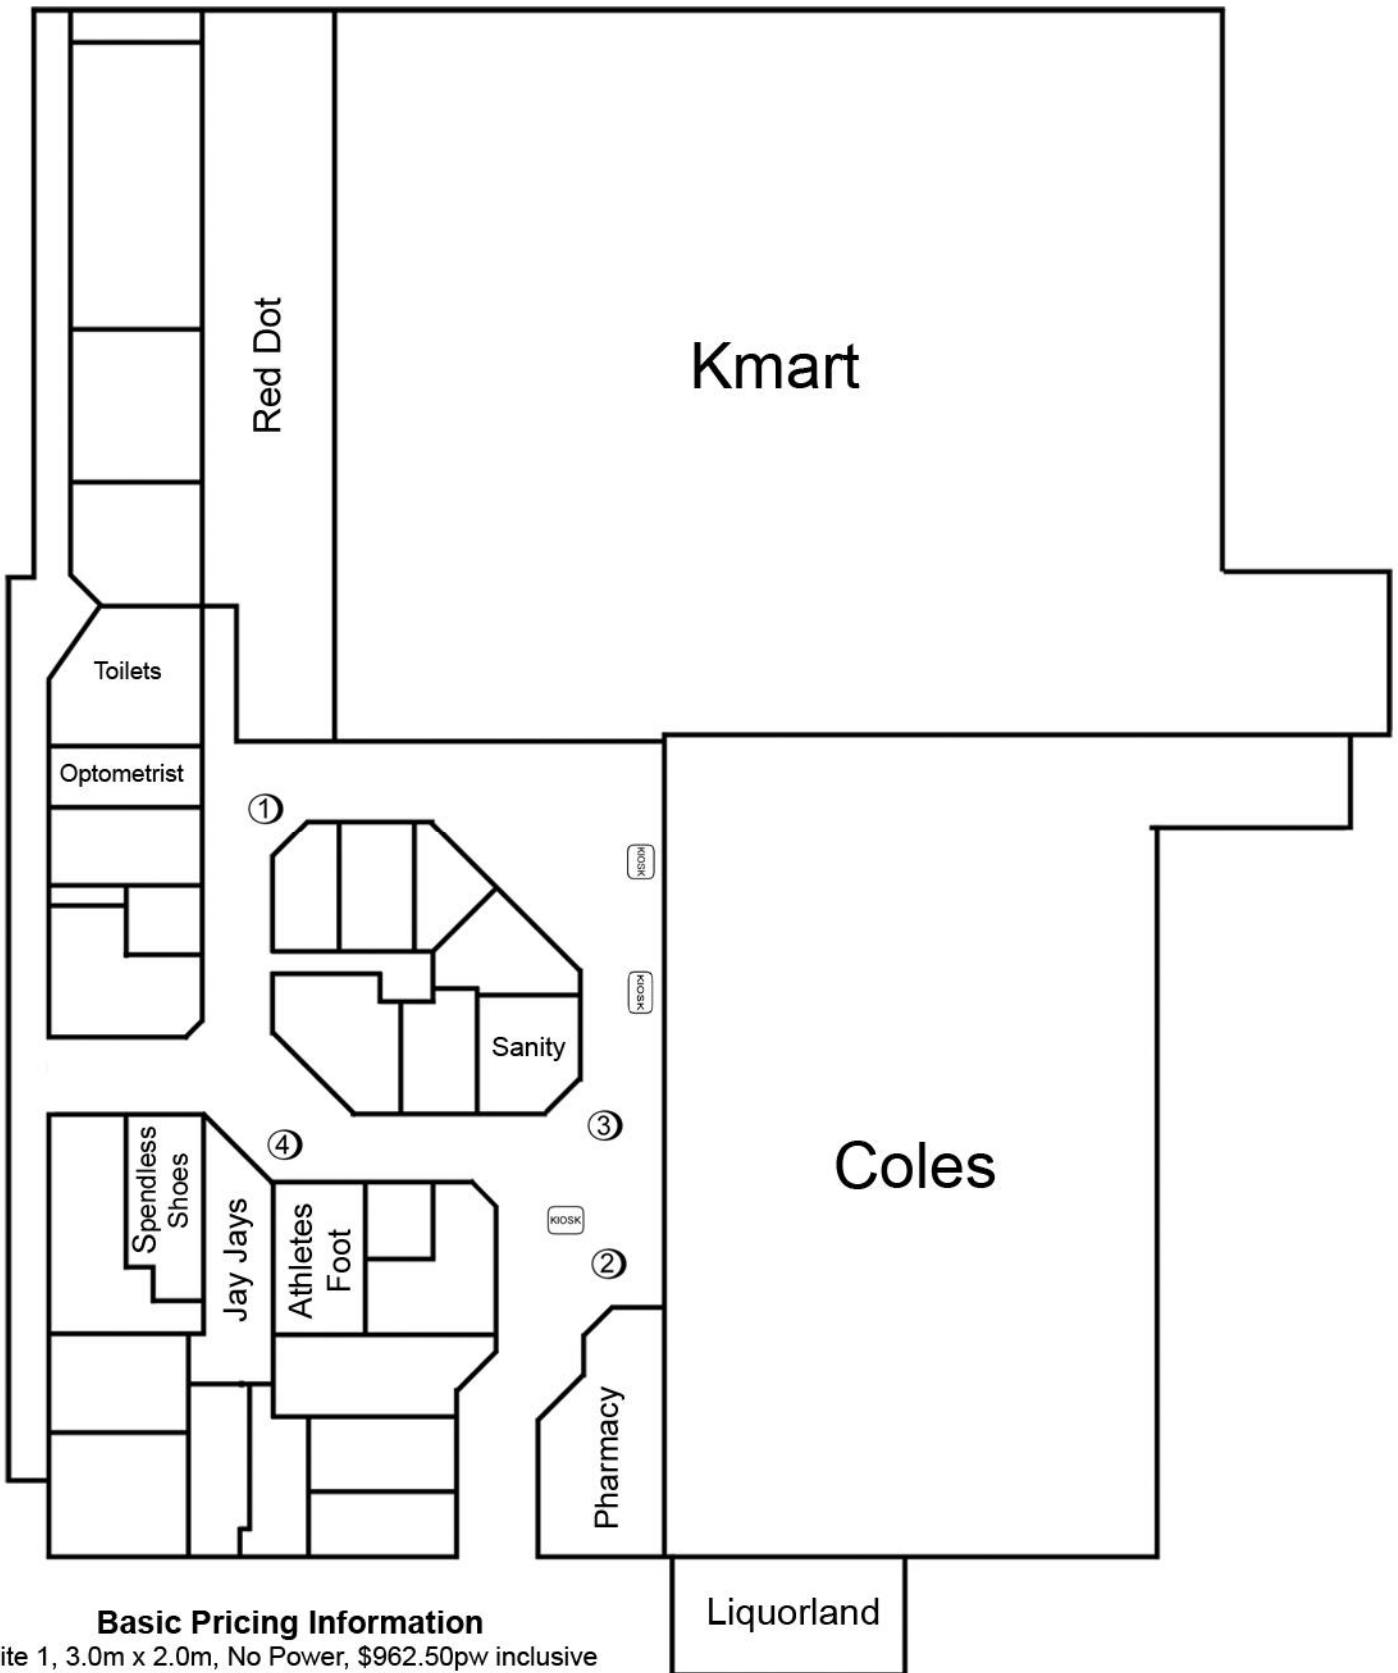

Northgate Shopping Centre

110 Chapman Road, Geraldton

Basic Pricing Information

Site 1, 3.0m x 2.0m, No Power, \$962.50pw inclusive

Site 2, 3.0m x 2.5m, No Power, \$962.50pw inclusive

Site 3, 3.0m x 2.5m, No Power, \$962.50pw inclusive

Site 4, 3.0m x 3.0m, No Power, \$962.50pw inclusive

Subject to change without notice. Updated 31/01/2023