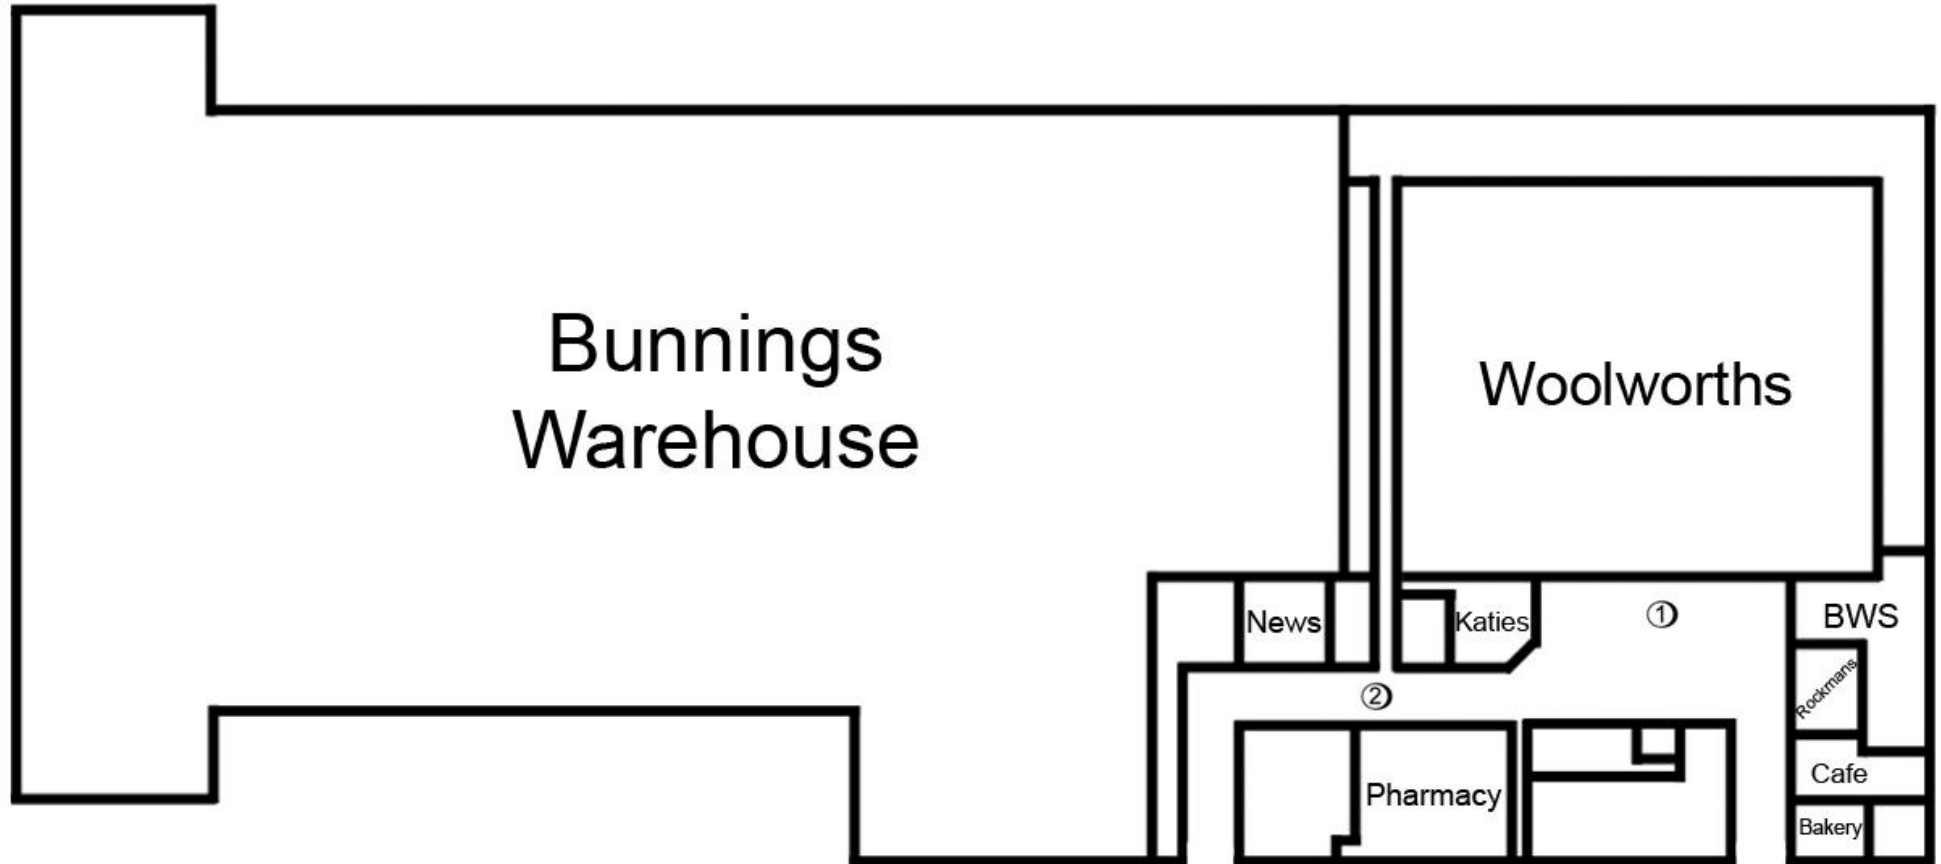

# Chester Pass Mall

Cnr Chester Pass and Catalina Road, Albany

## Basic Pricing Information

Site 1, 4.0m x 4.0m, No Power, \$770.00pw inclusive

Site 2, 2.0m x 2.0m, No Power, \$770.00pw inclusive

Subject to change without notice. Updated 01/02/2023