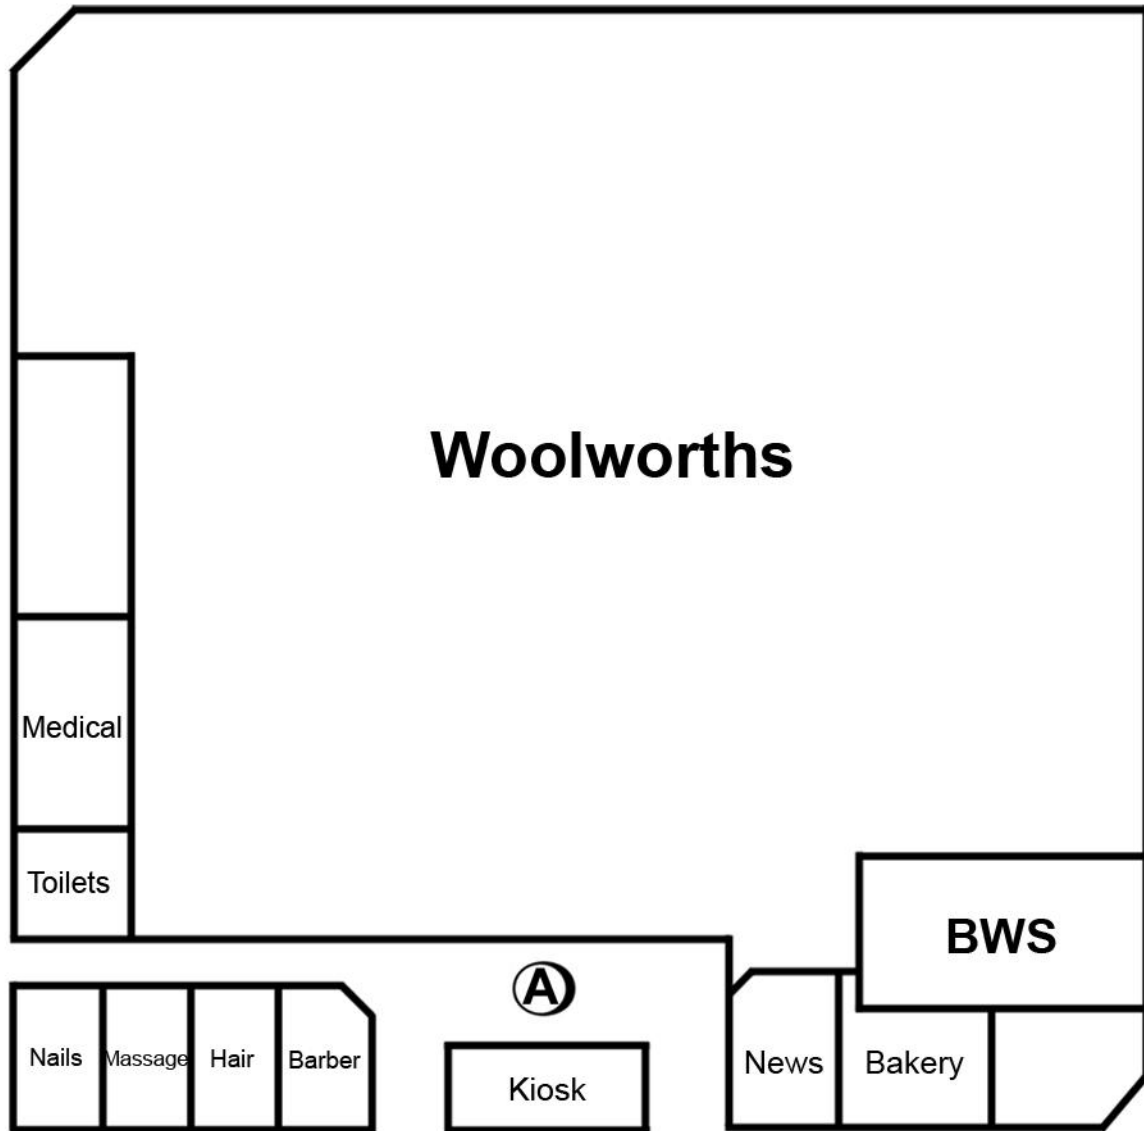

Mandurah Greenfields

2 Eaglemont Street, Greenfields

Basic Pricing Information

Site A, 2m x 2m, No Power, \$550pw inclusive

Subject to change without notice

Updated 19/01/2023