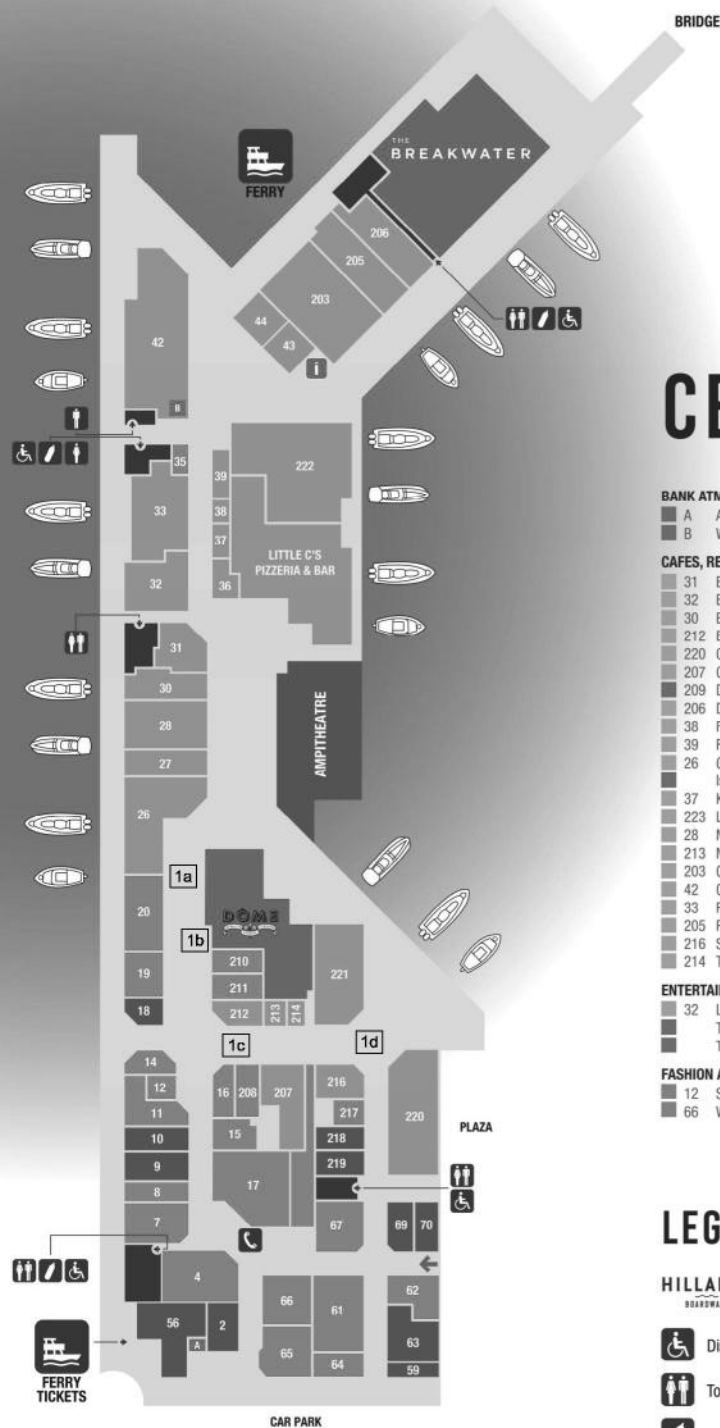

HILLARYS

BOARDWALK

Basic Pricing Information

Site 1a, 3m x 2m, Powered
 Site 1b, 3m x 1.5m, Powered
 Site 1c, 3m x 3m, No Power
 Site 1d, 2m x 2m, Powered

Peak Rate \$990.00pw
 (01 Sep - 31 Mar & all School Holidays)

Off Peak Rate \$770.00pw
 (01 Apr - 31 Aug)

Prices subject to change without notice

CENTRE DIRECTORY

BANK ATM SERVICES

- A ANZ ATM
- B Westpac ATM

CAFES, RESTAURANTS AND TAKE AWAY

- 31 Batter Up Fish & Chips
- 32 Bellissimo Gelato
- 30 Ben & Jerry's
- 212 Boost Juice
- 220 Chocolateria San Churro
- 207 Cold Rock Ice Creamery
- 209 Dome Café
- 206 Dusit Thai
- 38 Frankly My Dog
- 39 Fro-Yo
- 26 Grill'd
- Ishka Restaurant - The Breakwater
- 37 King Kebab
- 223 Little C's Pizzeria & Bar
- 28 Nando's
- 213 Nenems Gozleme
- 203 Old Wild West
- 42 Over Board Café
- 33 Purple Goat Café
- 205 RYU Japanese
- 216 Subway
- 214 The Honey Cake

ENTERTAINMENT

- 32 Leisurezone
- The Breakwater - Lower Deck
- The Breakwater - Reids Lounge

FASHION ACCESSORIES/JEWELLERY

- 12 Sunglass Shack
- 66 Willie Creek Pearls

FASHION

- 211 Bazaar Clothing
- 16 Biba
- 4 Frankii Clothing
- 19 Hollow Surf
- 210 NV Boutique
- 20 On The Quay Footwear
- 65 Mix 'n' Match
- 14 Roobarb Boutique
- 67 Sax Sea Boutique

ROTTNEST ISLAND FERRY AND BOAT CHARTERS

- 56 Rottnest Fast Ferries

LEGEND

HILLARYS BOARDWALK Hillarys Boardwalk

- Disabled Toilets
- Toilets
- Baby Change

- Telephones
- Loading Bays
- Information