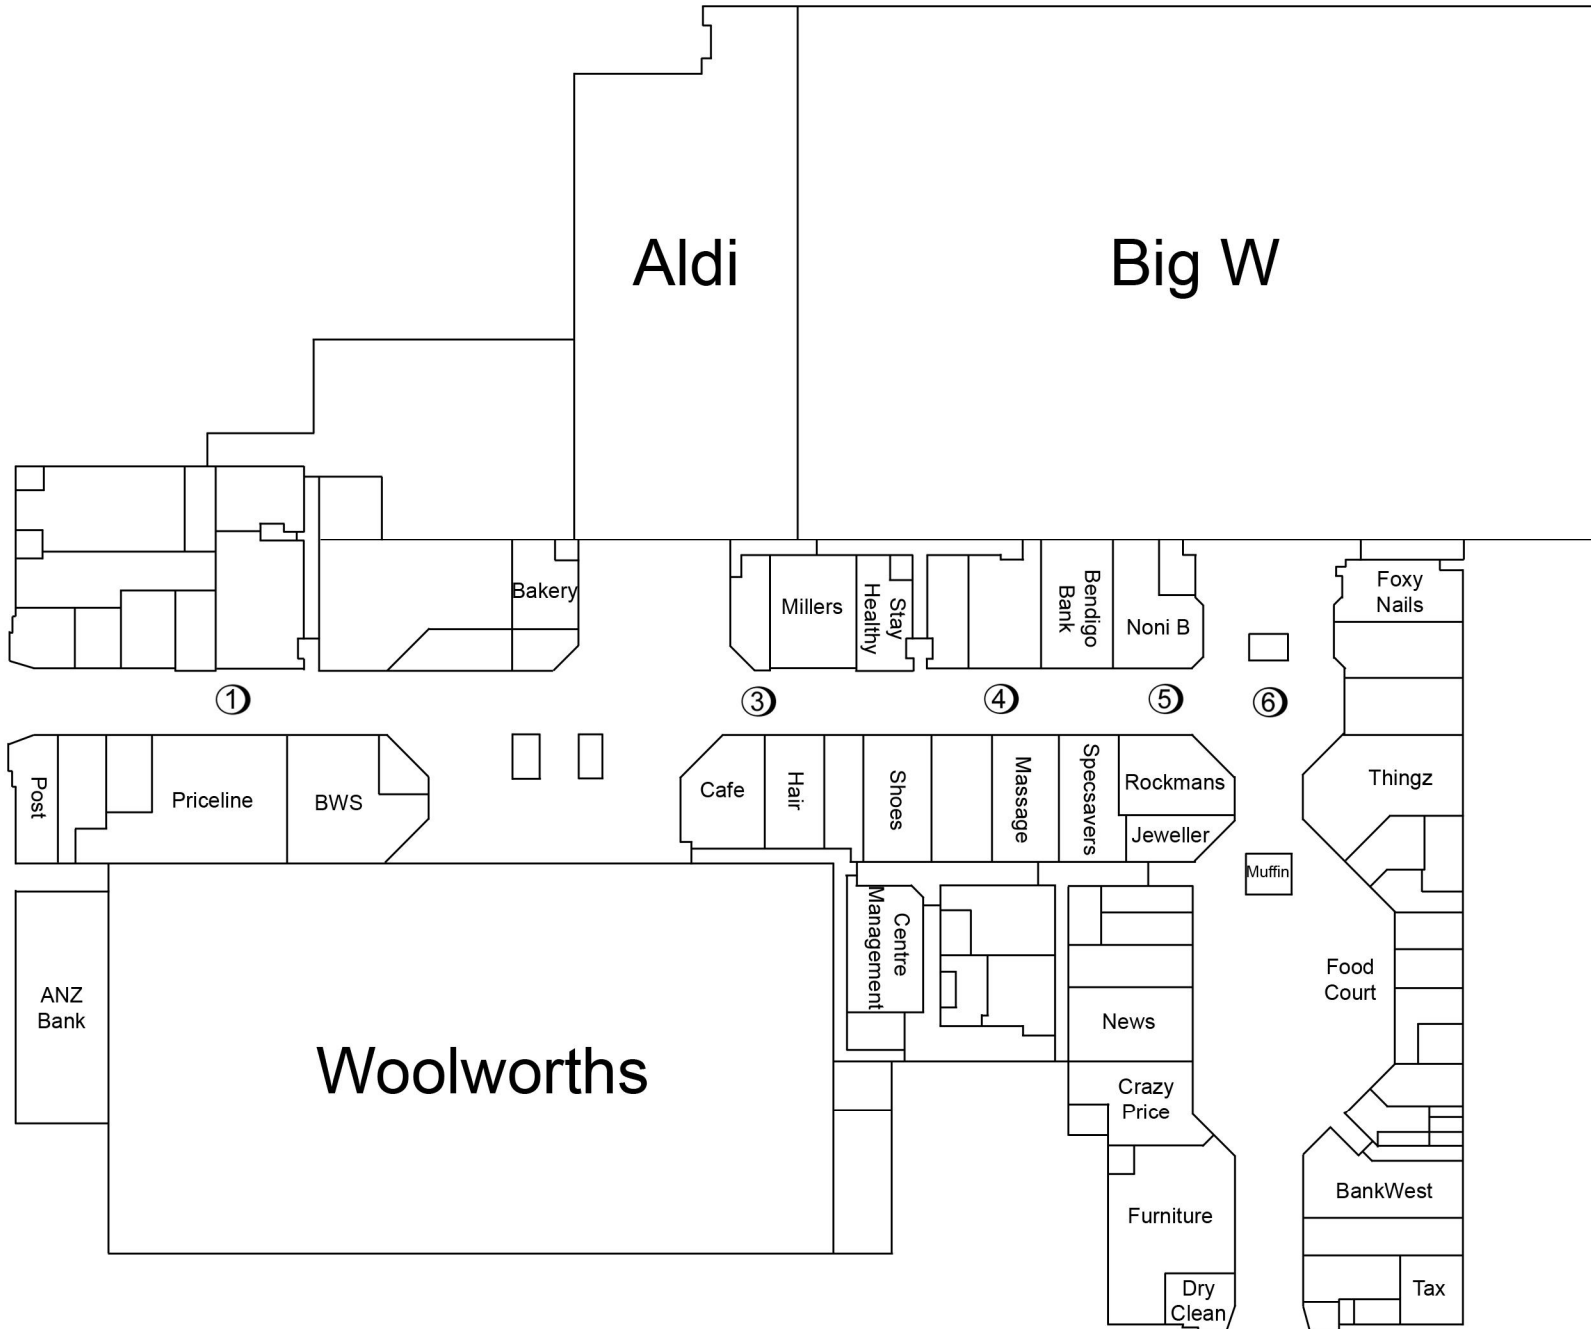

Kingsway City Shopping Centre

168 Wanneroo Road, Madeley

Basic Pricing Information

Site 1, 2m x 2m, No Power, 2 Trestles
 Site 3, 3m x 2m, No Power, 4 Trestles
 Site 4, 3m x 2m, No Power, 4 Trestles
 Site 5, 3m x 2m, Power, 4 Trestles
 Site 6, 4m x 4m, Power, 6 Trestles
 All Sites \$1,028.50 Per Week Inclusive.
 Prices subject to change without notice.
 Updated 07/09/2022