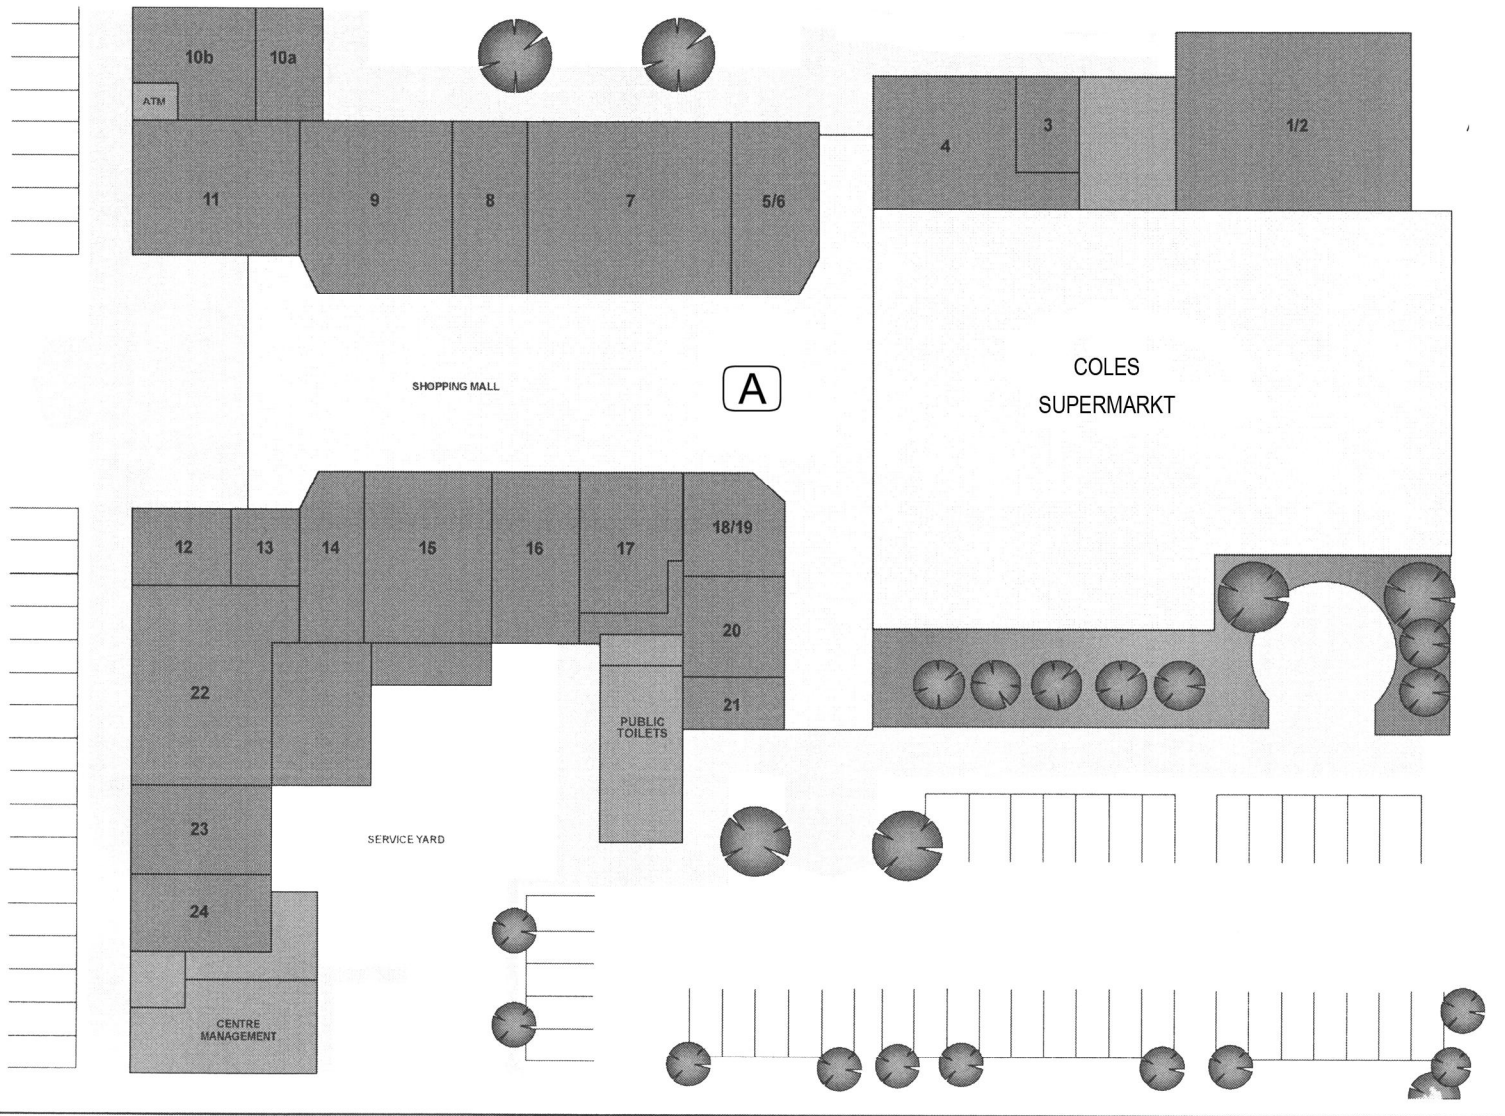

GREENWOOD VILLAGE

CNR WARWICK ROAD & COOLIBAH DRV, GREENWOOD

BASIC PRICING INFORMATION

Area A 2m x 1m \$770.00pw

Area shown is for location identification only and not to scale.

Prices include GST and are subject to change without notice.