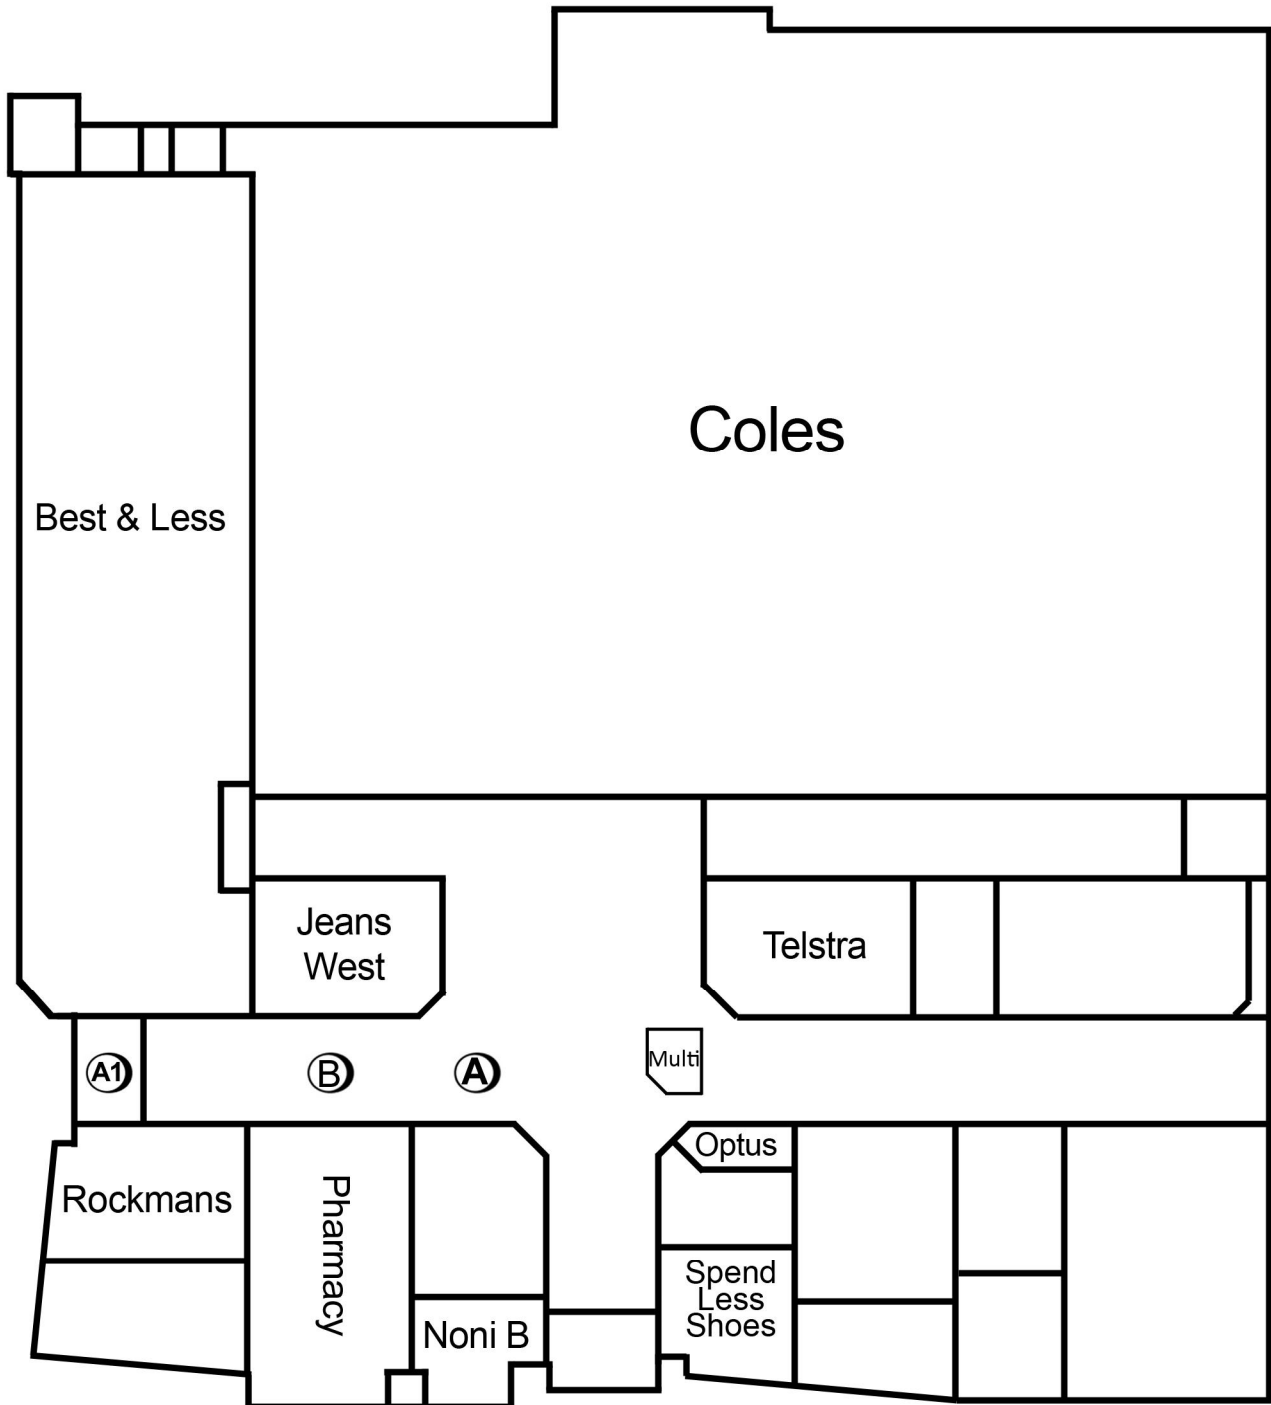

Busselton Central Shopping Centre

Cnr Prince Street & West Street, Busselton

Basic Pricing Information

Site A1 2m X 2m Centre Use Only

Site A 3m X 2m \$770 Per Week

Site B 2m X 1.5m \$770 Per Week

BUSSELTON
CENTRAL