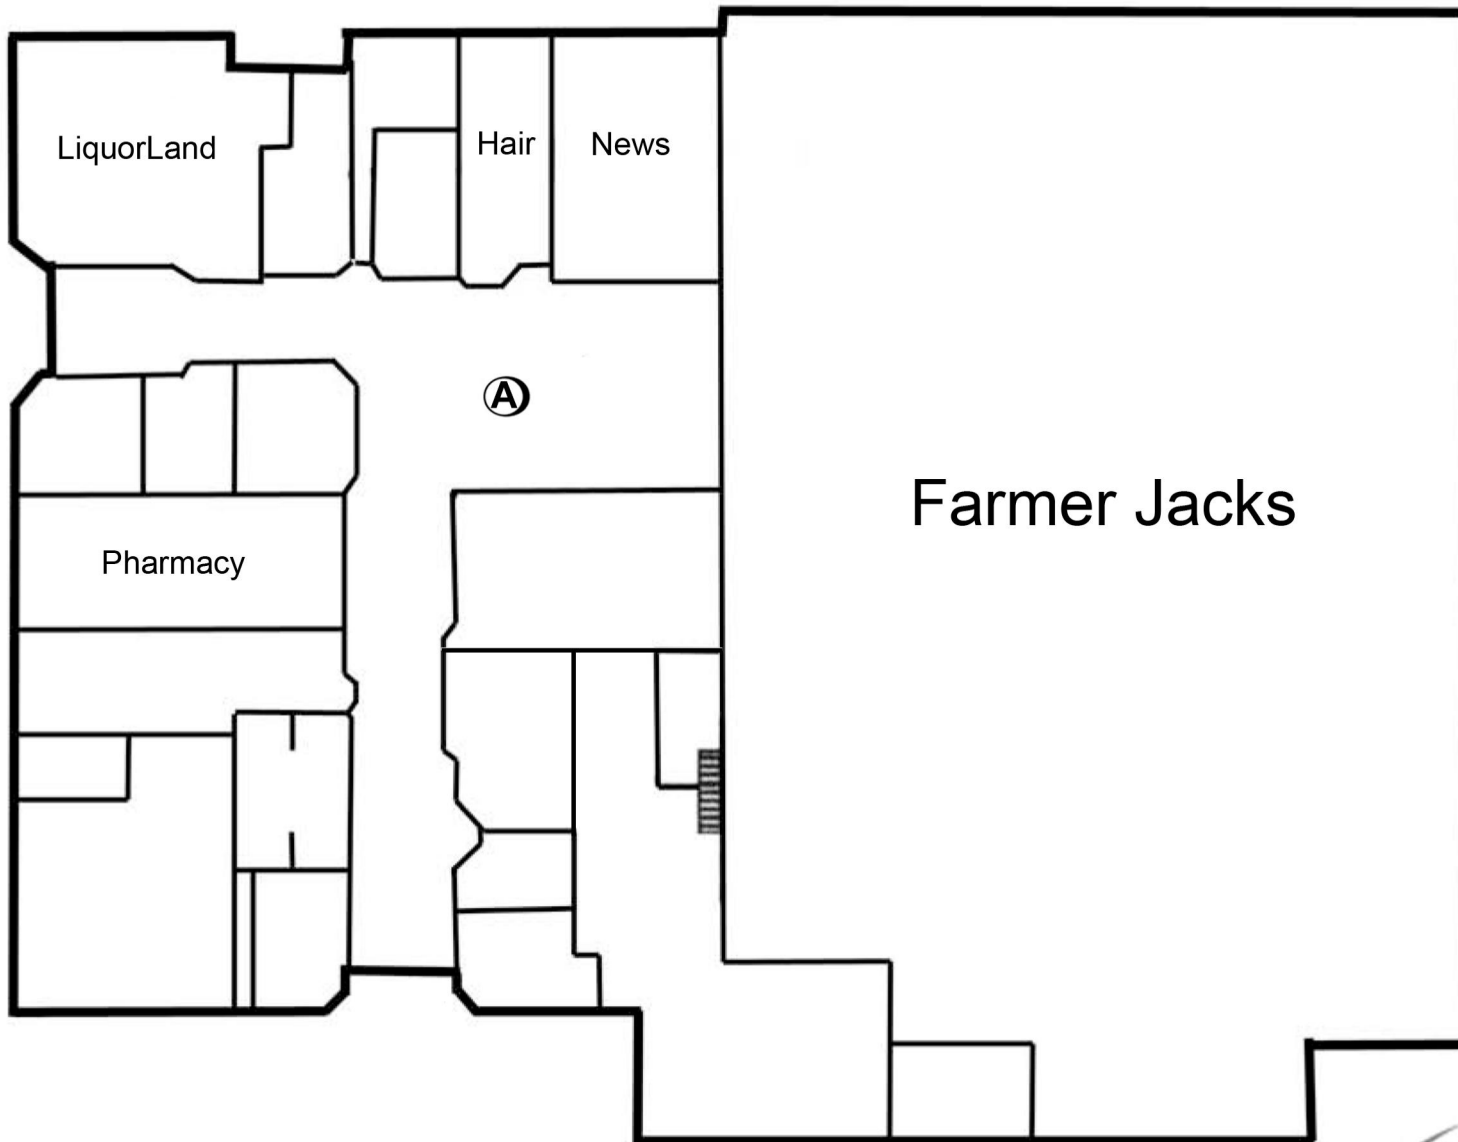

Gwelup Plaza

707 North Beach Road, Gwelup

Basic Pricing Information

Site A, 4.5m x 5m, 6 Tables, Powered,
\$770pw inclusive

Prices subject to change without notice.
Updated 27/04/2022