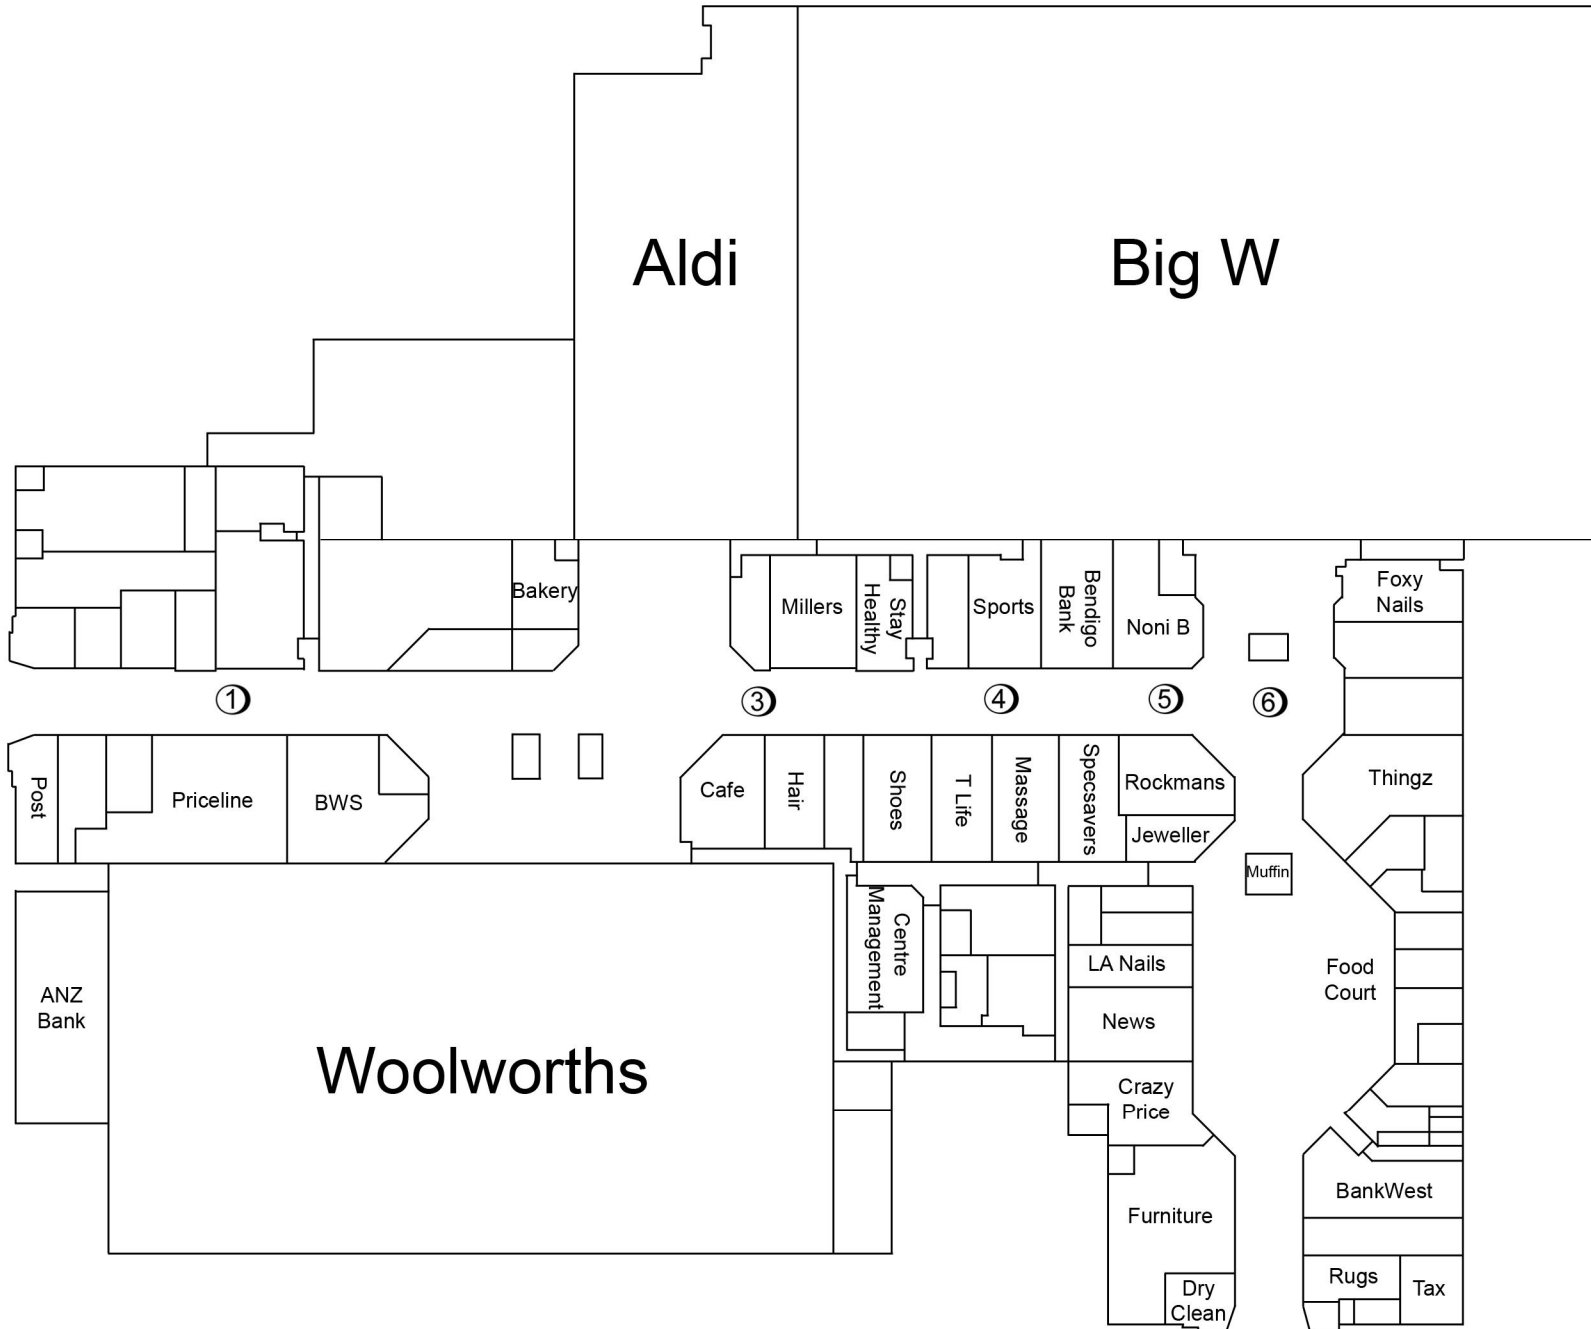

Kingsway City Shopping Centre

168 Wanneroo Road, Madeley

Basic Pricing Information

- Site 1, 2m x 2m, No Power, 2 Trestles
 - Site 2, 4m x 3m, Power, 6 Trestles
 - Site 3, 3m x 2m, No Power, 4 Trestles
 - Site 4, 3m x 2m, No Power, 4 Trestles
 - Site 5, 3m x 2m, Power, 4 Trestles
 - Site 6, 4m x 4m, Power, 6 Trestles
- All Sites \$1,028.50 Per Week Inclusive.
Prices subject to change without notice.
Updated 07/09/2021