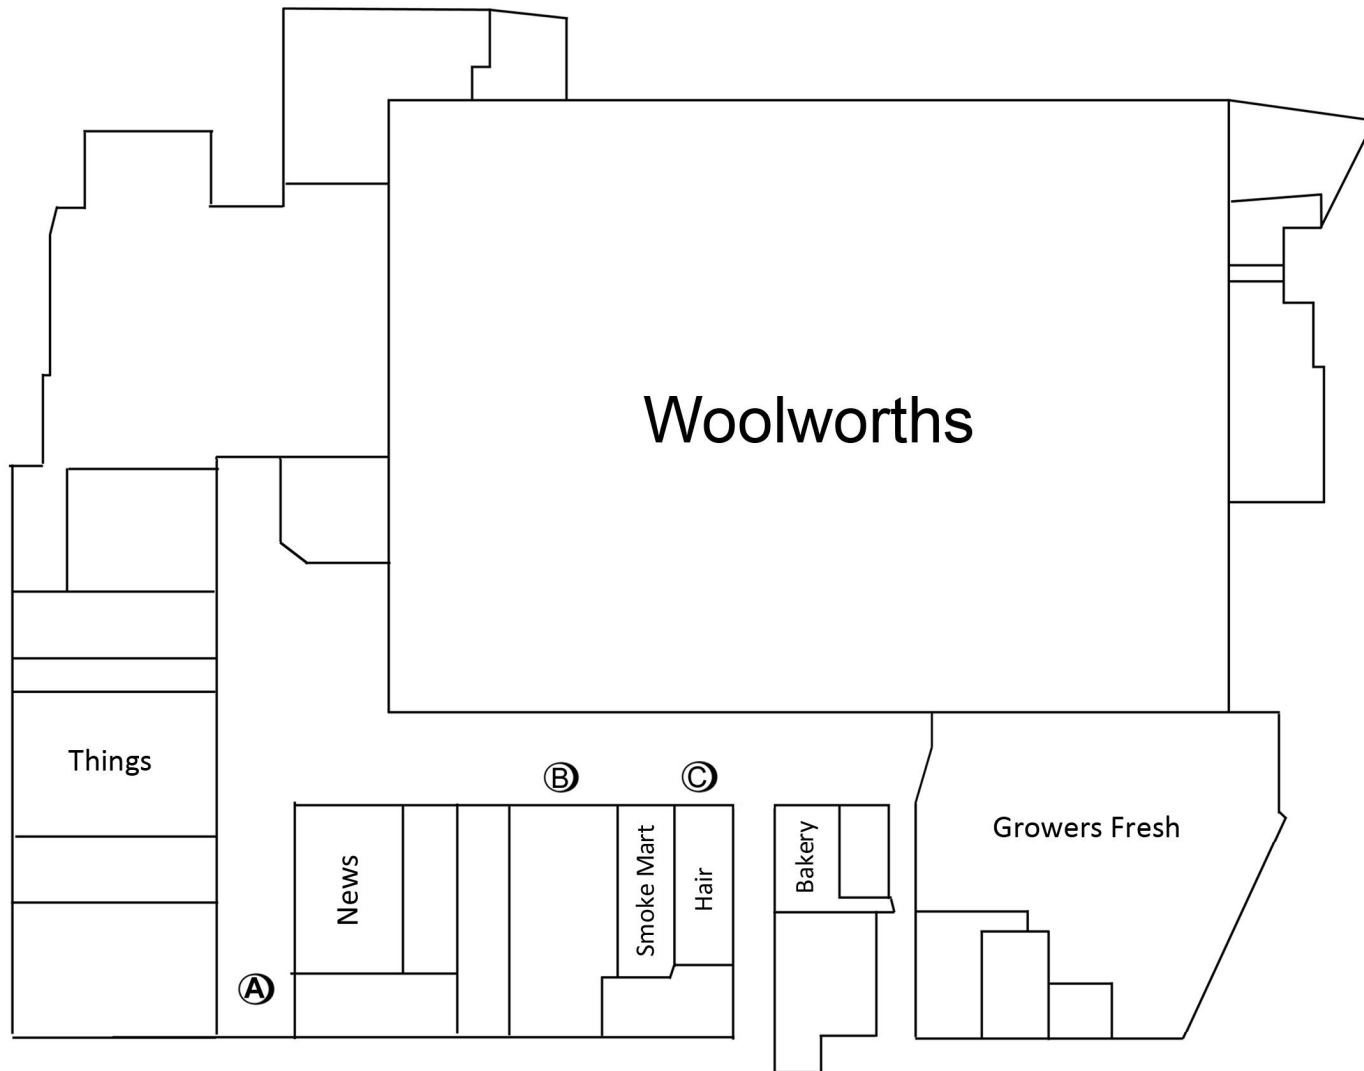

Centrepoint Midland Shopping Centre

307 Great Eastern Highway, Midland

Basic Pricing Information

- Area A 2m x 2m \$660pw powered (1 trestle)
- Area B 4m x 2m \$660pw powered (6 trestles)
- Area C 4m x 2m \$660pw powered (6 trestles)

Areas shown are for location identification only and are not to scale. Areas subject to change without notice

Prices include GST and are subject to change without notice

Updated 07/09/2021