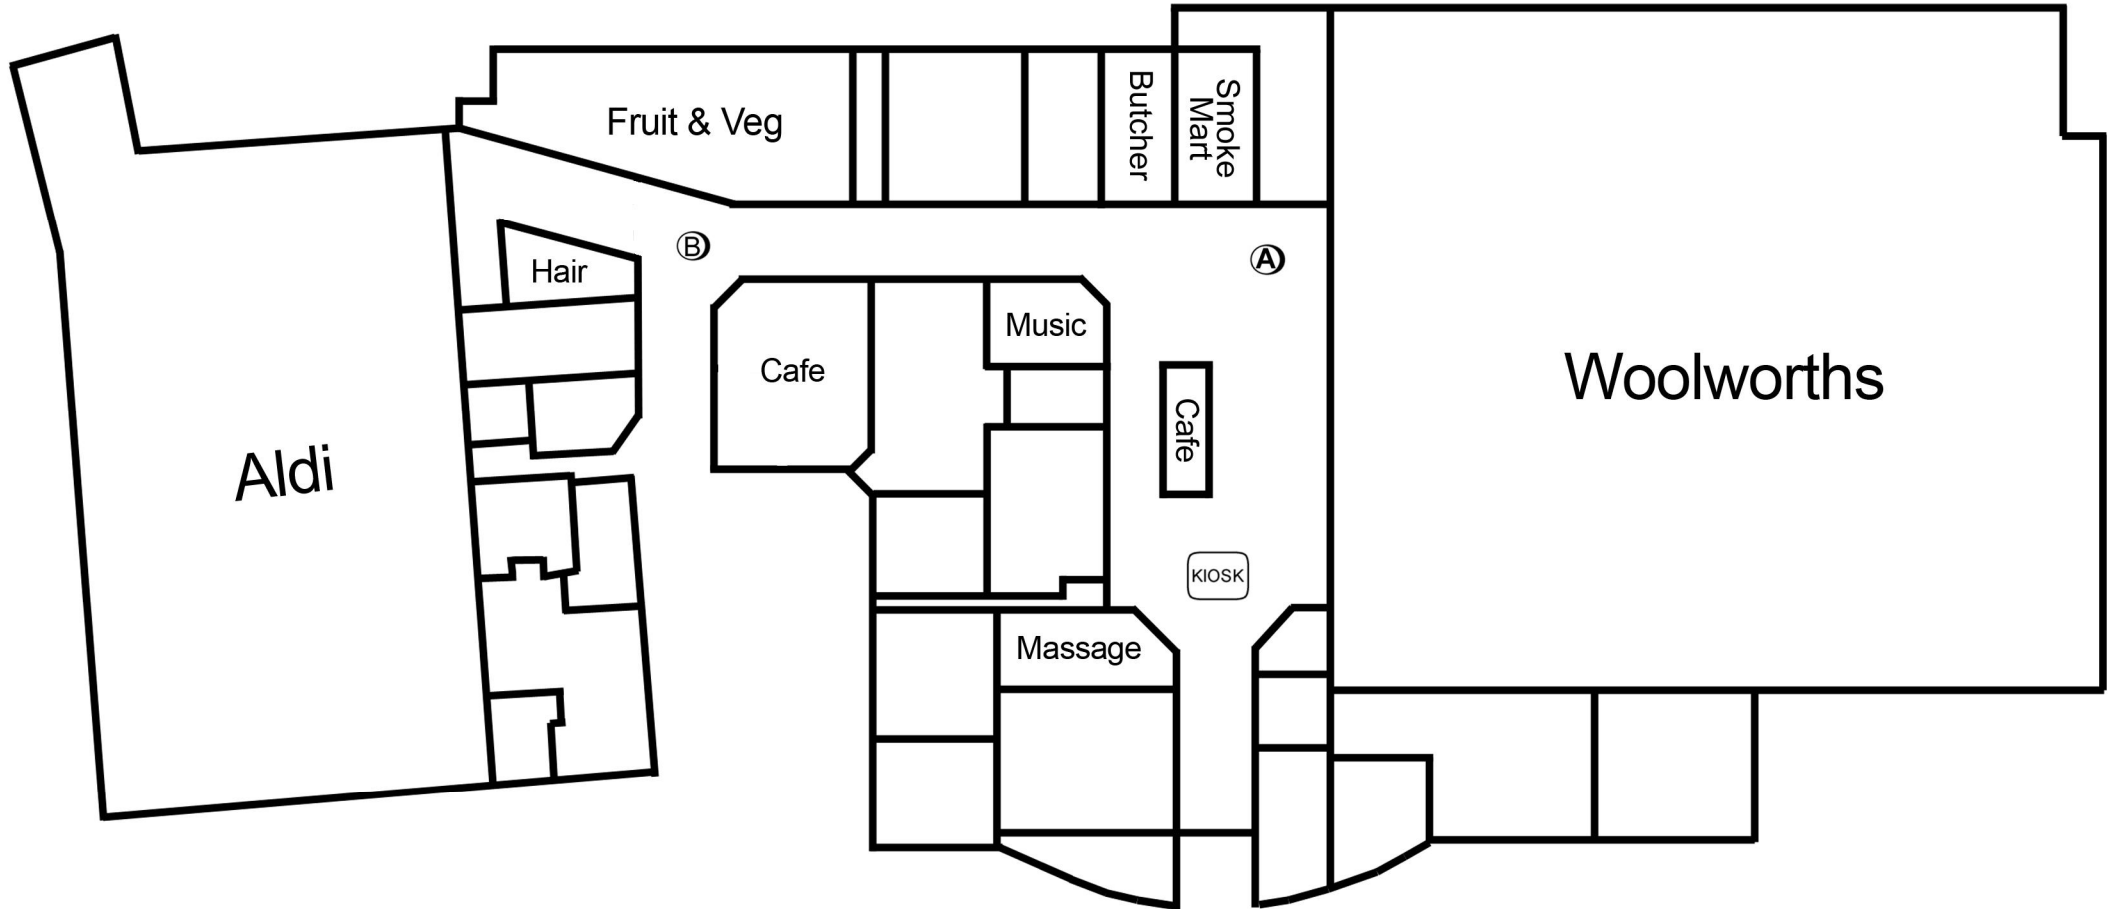

Dog Swamp Shopping Centre

6 Wanneroo Road, Yokine

BASIC PRICING INFORMATION

Area A 4m x 4m \$770pw Powered
Area B 3m x 3m \$770pw No Power

Areas shown are for location identification only and are not to scale.