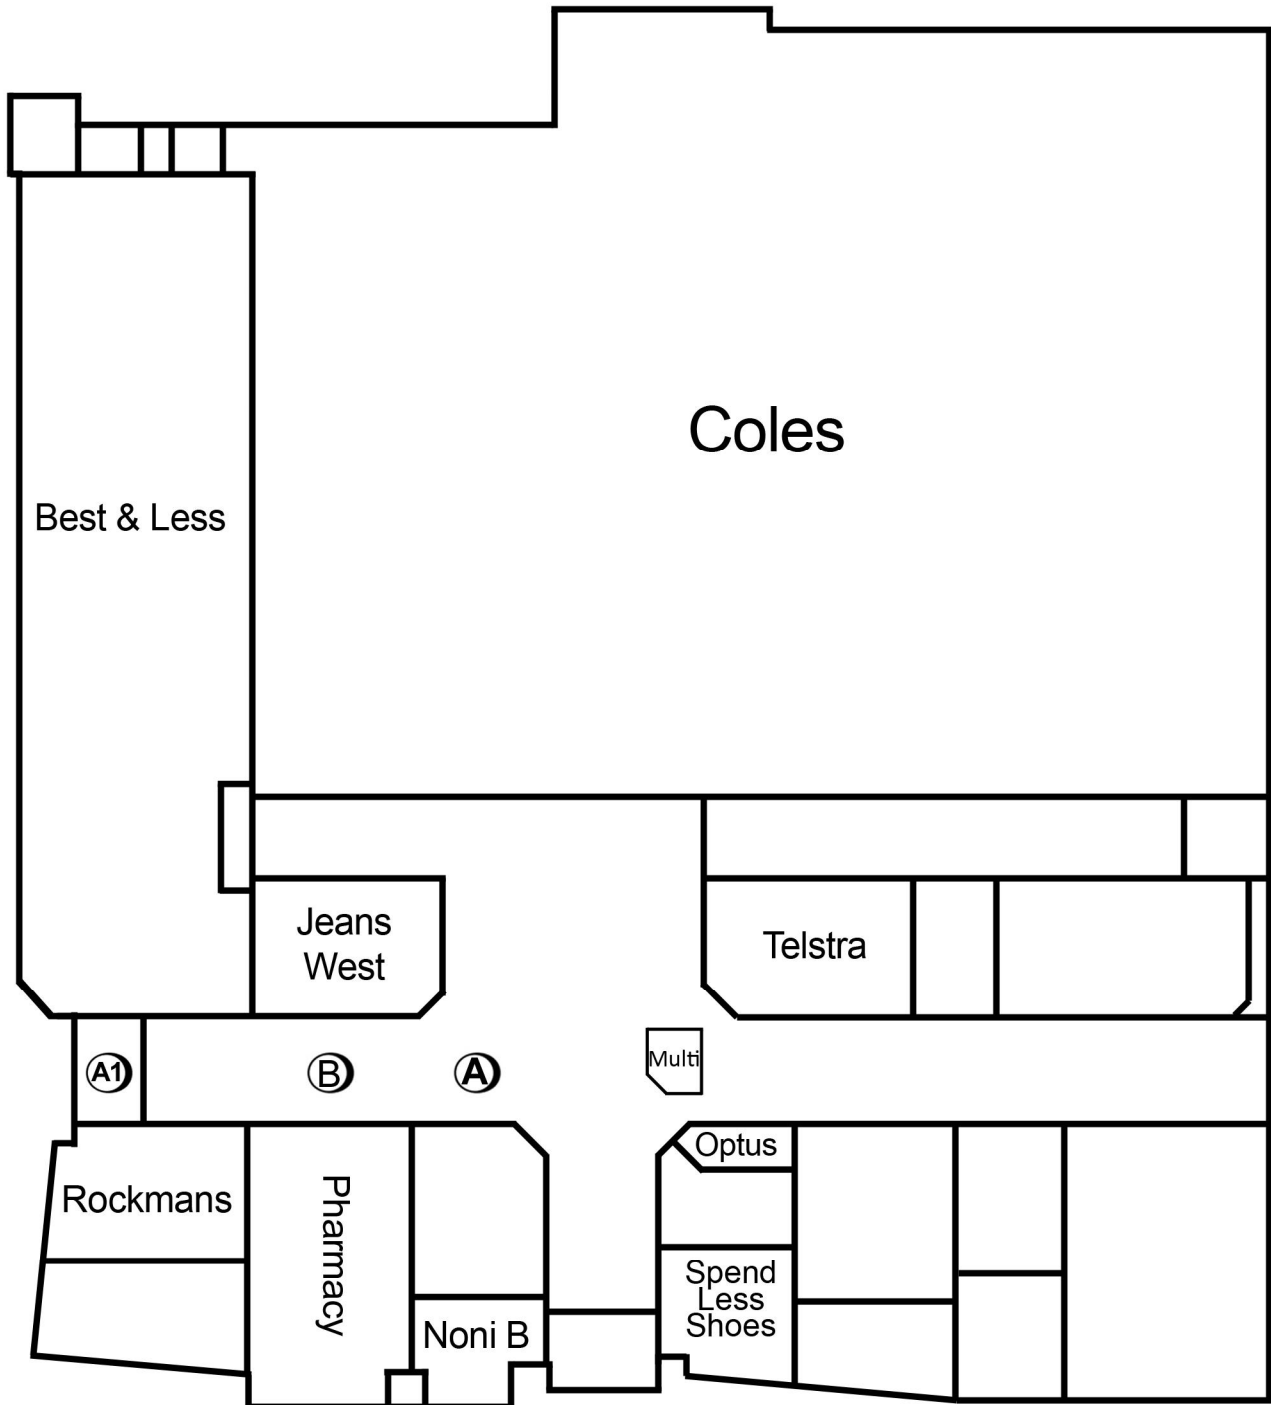

# Busselton Central Shopping Centre

Cnr Prince Street & West Street, Busselton

## Basic Pricing Information

Site A1 2m X 2m Centre Use Only

Site A 3m X 2m \$715 Per Week

Site B 2m X 1.5m \$715 Per Week

BUSSELTON  
CENTRAL

Updated 18/05/2021