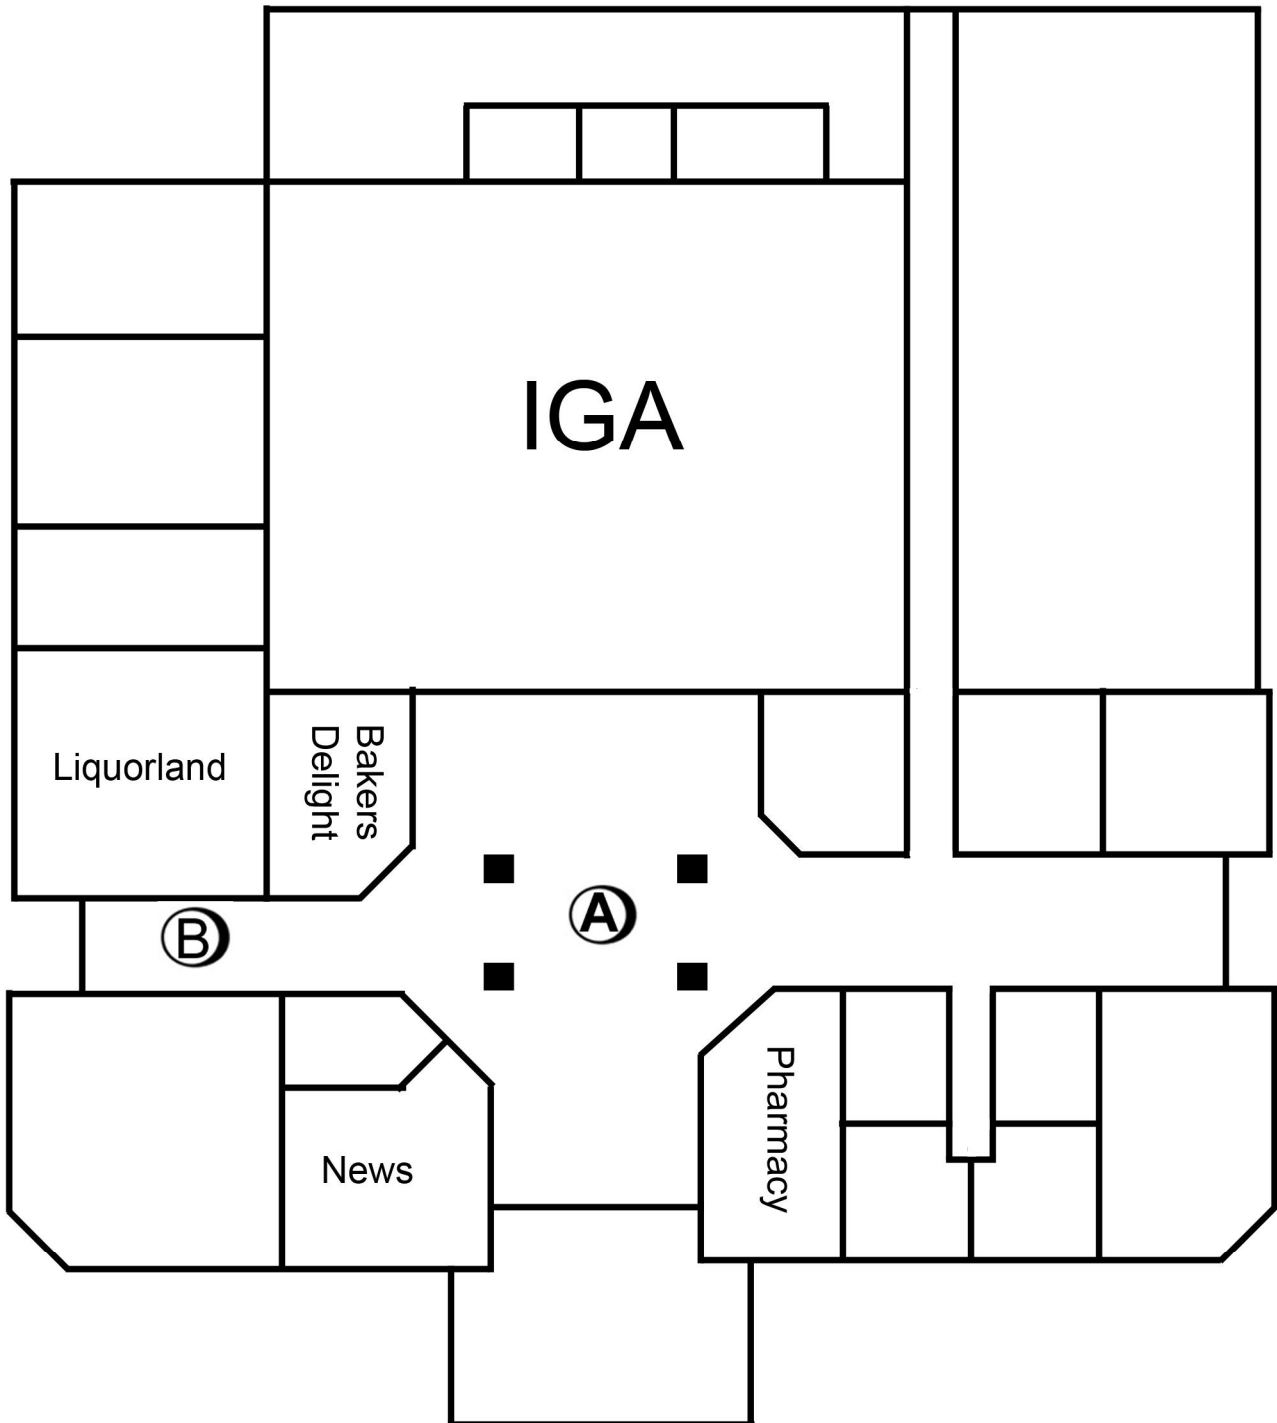

Beaumaris Shopping Centre

Constellation Drive, Ocean Reef

Basic Pricing Information

Site A, 3m x 2m, Powered, \$550pw inclusive
Site B, 1m x 2m, Powered, \$550pw inclusive

Prices subject to change without notice.
Updated 27/04/2021