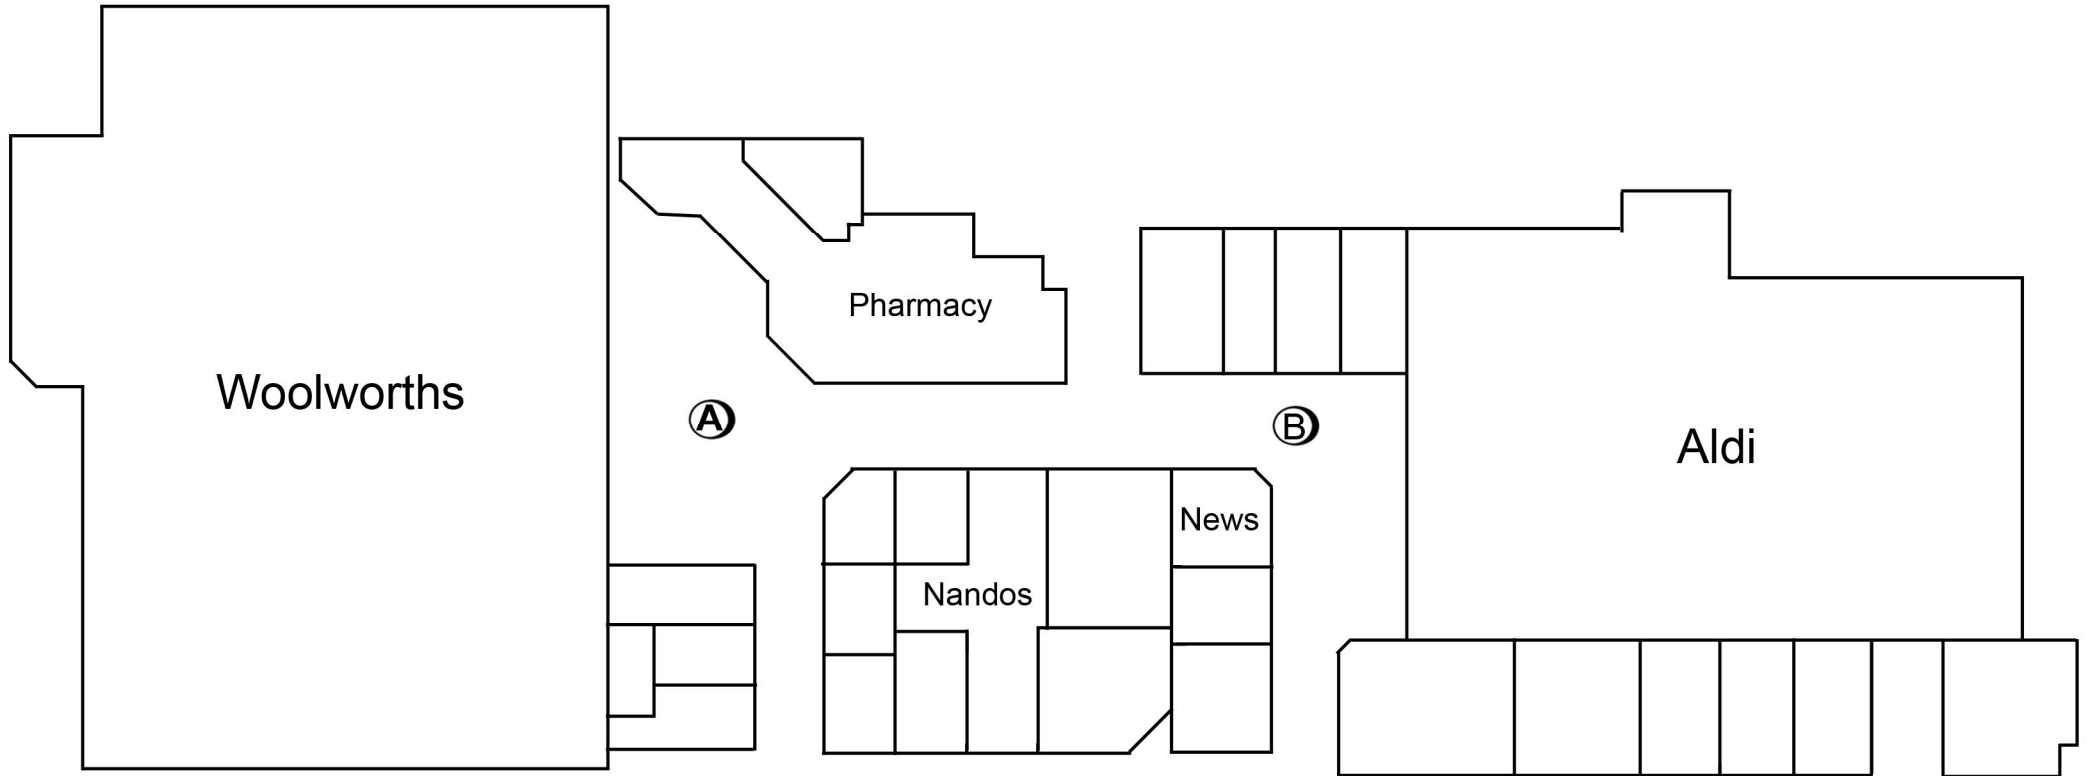

Altone Park Shopping Centre

161 Altone Road, Beechboro

Basic Pricing Information

Site A, 3m x 2m, Powered, \$660.00 (VO's apply)
Site B, 2m x 2m, Un Powered, \$660.00 (VO's apply)

Prices subject to change without notice.
Updated 28/04/2021