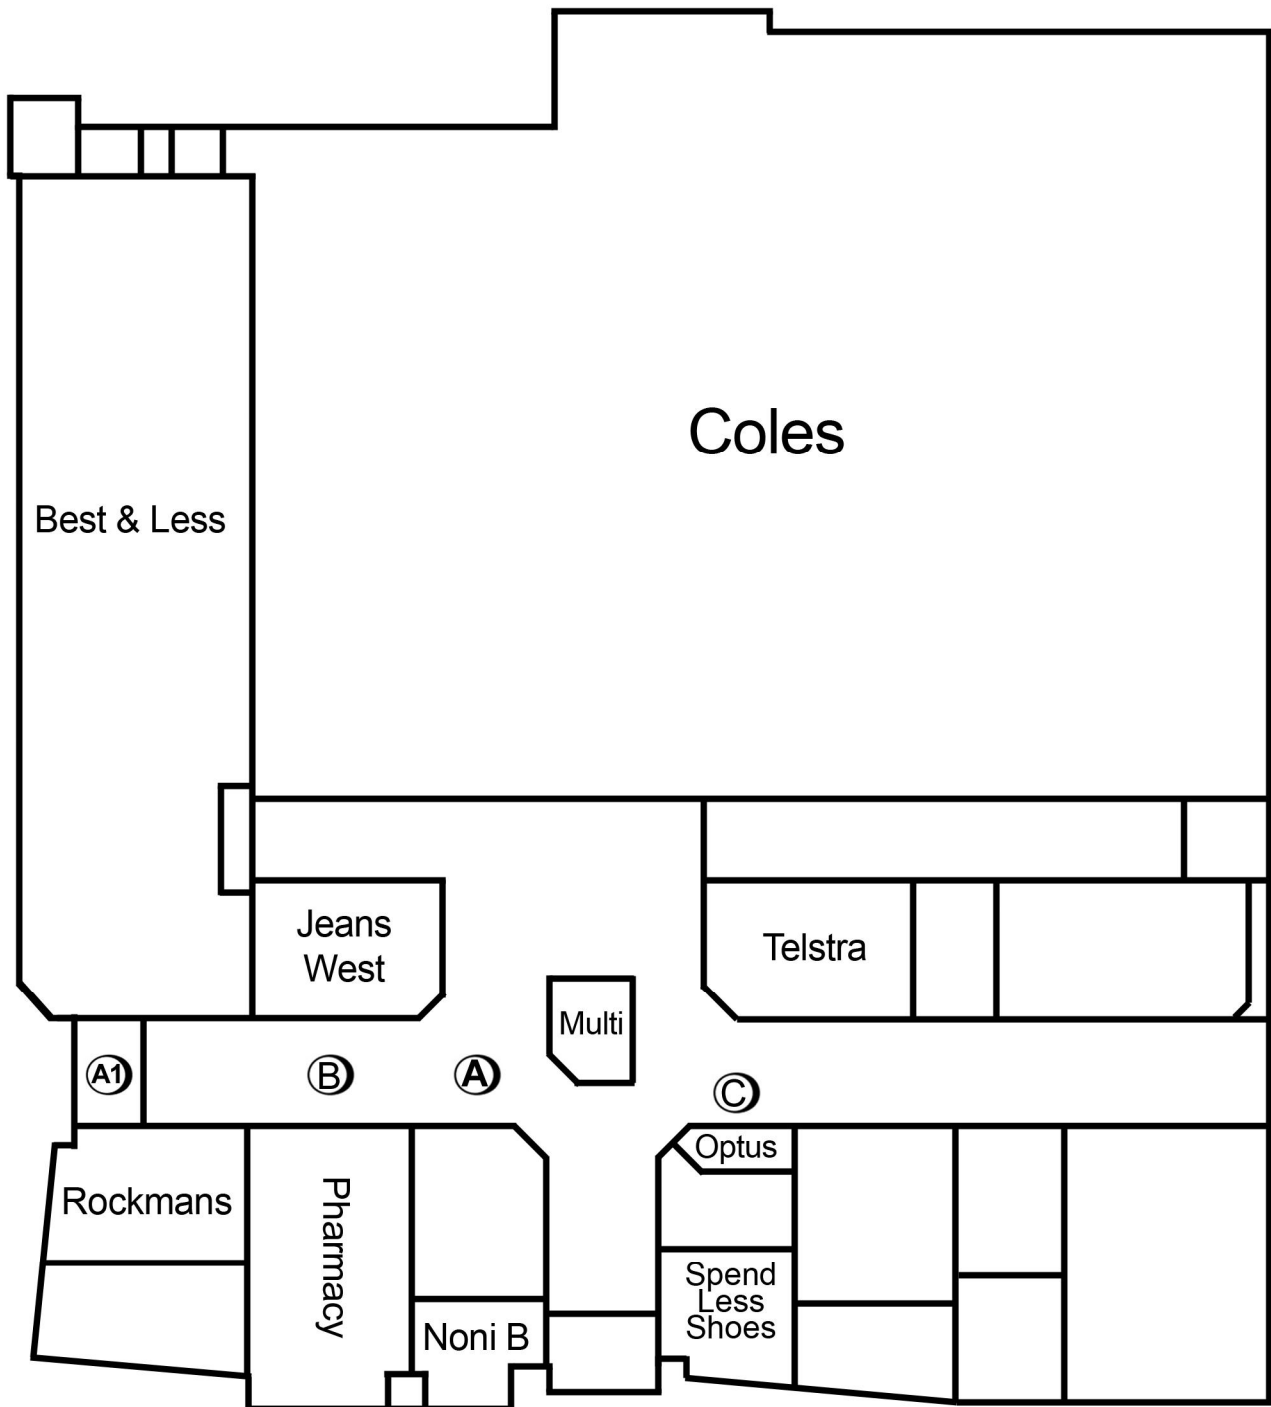

Busselton Central Shopping Centre

Cnr Prince Street & West Street, Busselton

Basic Pricing Information

- Site A1 2m X 2m Centre Use Only
- Site A 3m X 2m \$715 Per Week
- Site B 2m X 1.5m \$715 Per Week
- Site C 3m X 3m \$715 Per Week