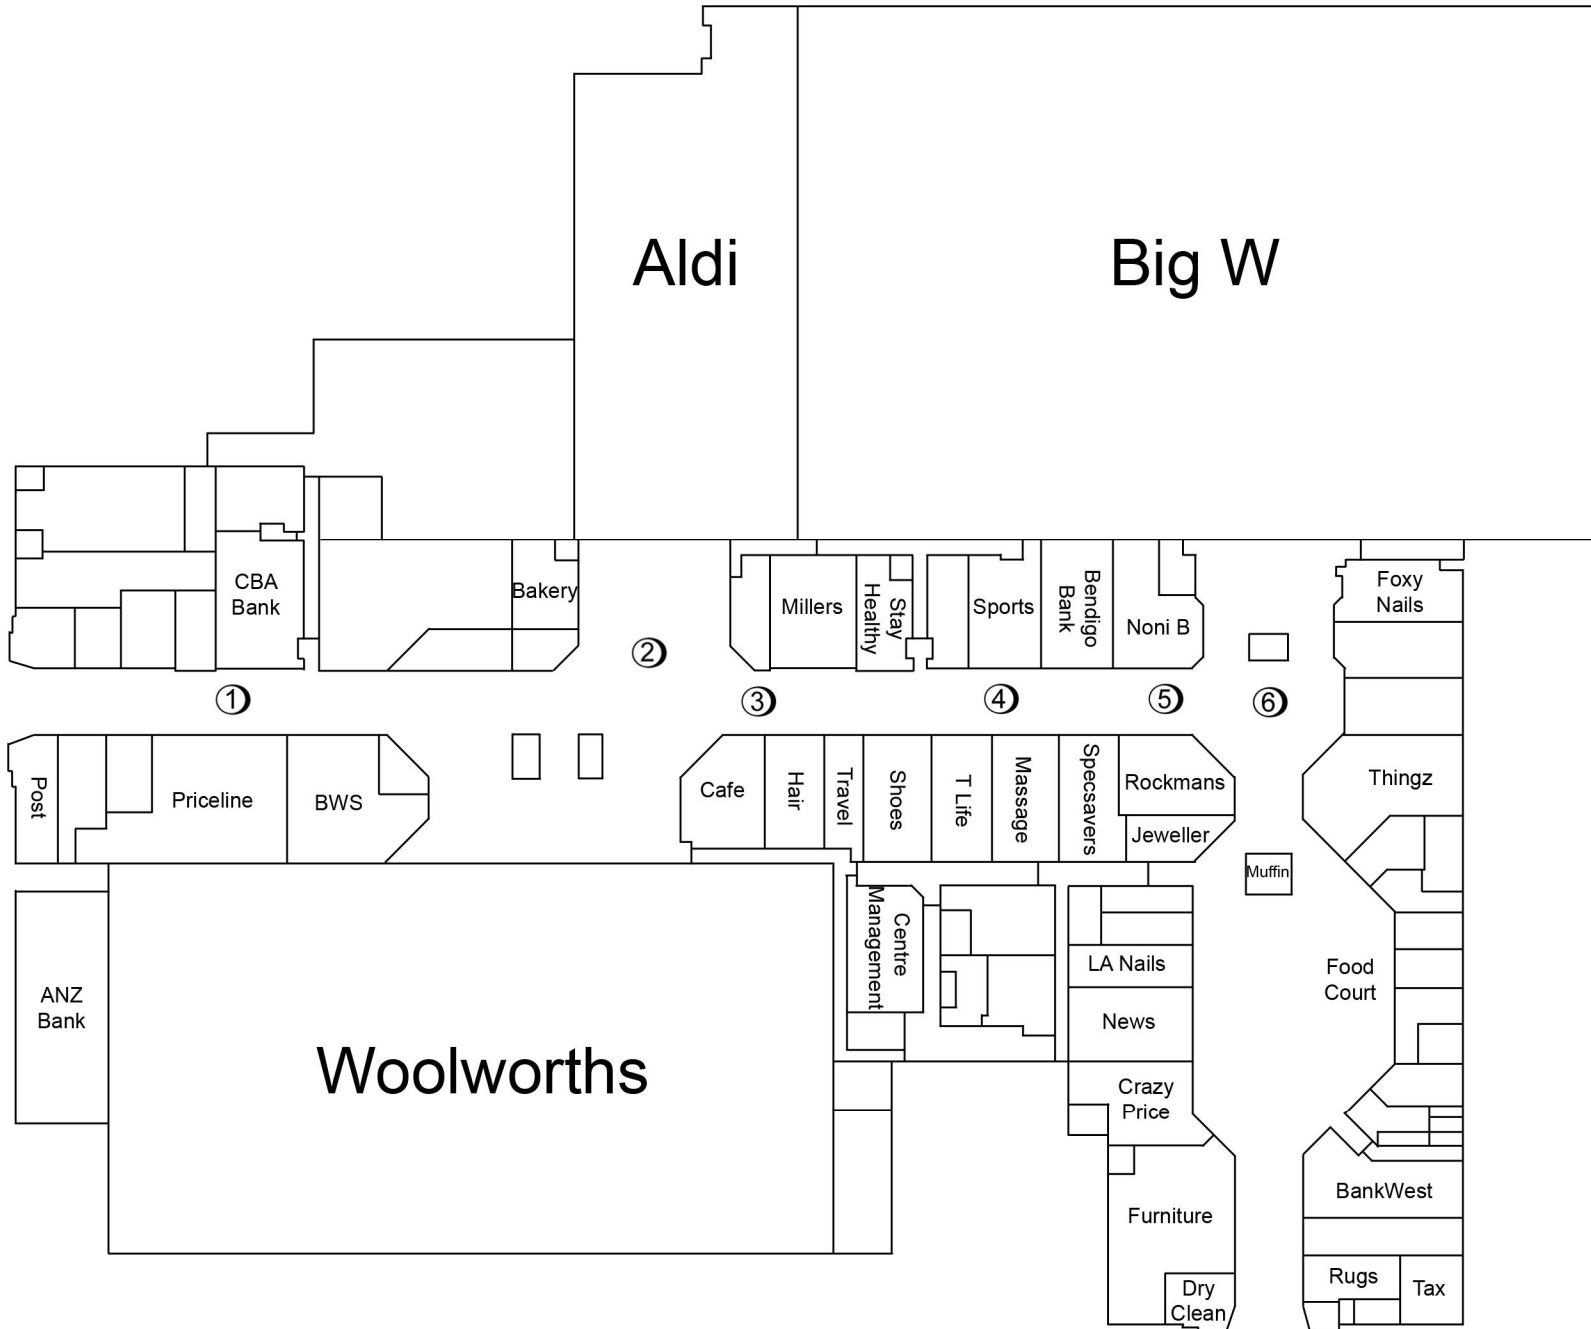

Kingsway City Shopping Centre

168 Wanneroo Road, Madeley

Basic Pricing Information

- Site 1, 2m x 2m, No Power, 2 Trestles
 - Site 2, 4m x 3m, Power, 6 Trestles
 - Site 3, 3m x 2m, No Power, 4 Trestles
 - Site 4, 3m x 2m, No Power, 4 Trestles
 - Site 5, 3m x 2m, Power, 4 Trestles
 - Site 6, 4m x 4m, Power, 6 Trestles
- All Sites \$1,028.50 Per Week Inclusive.
 Prices subject to change without notice.
 Updated 10/12/2020