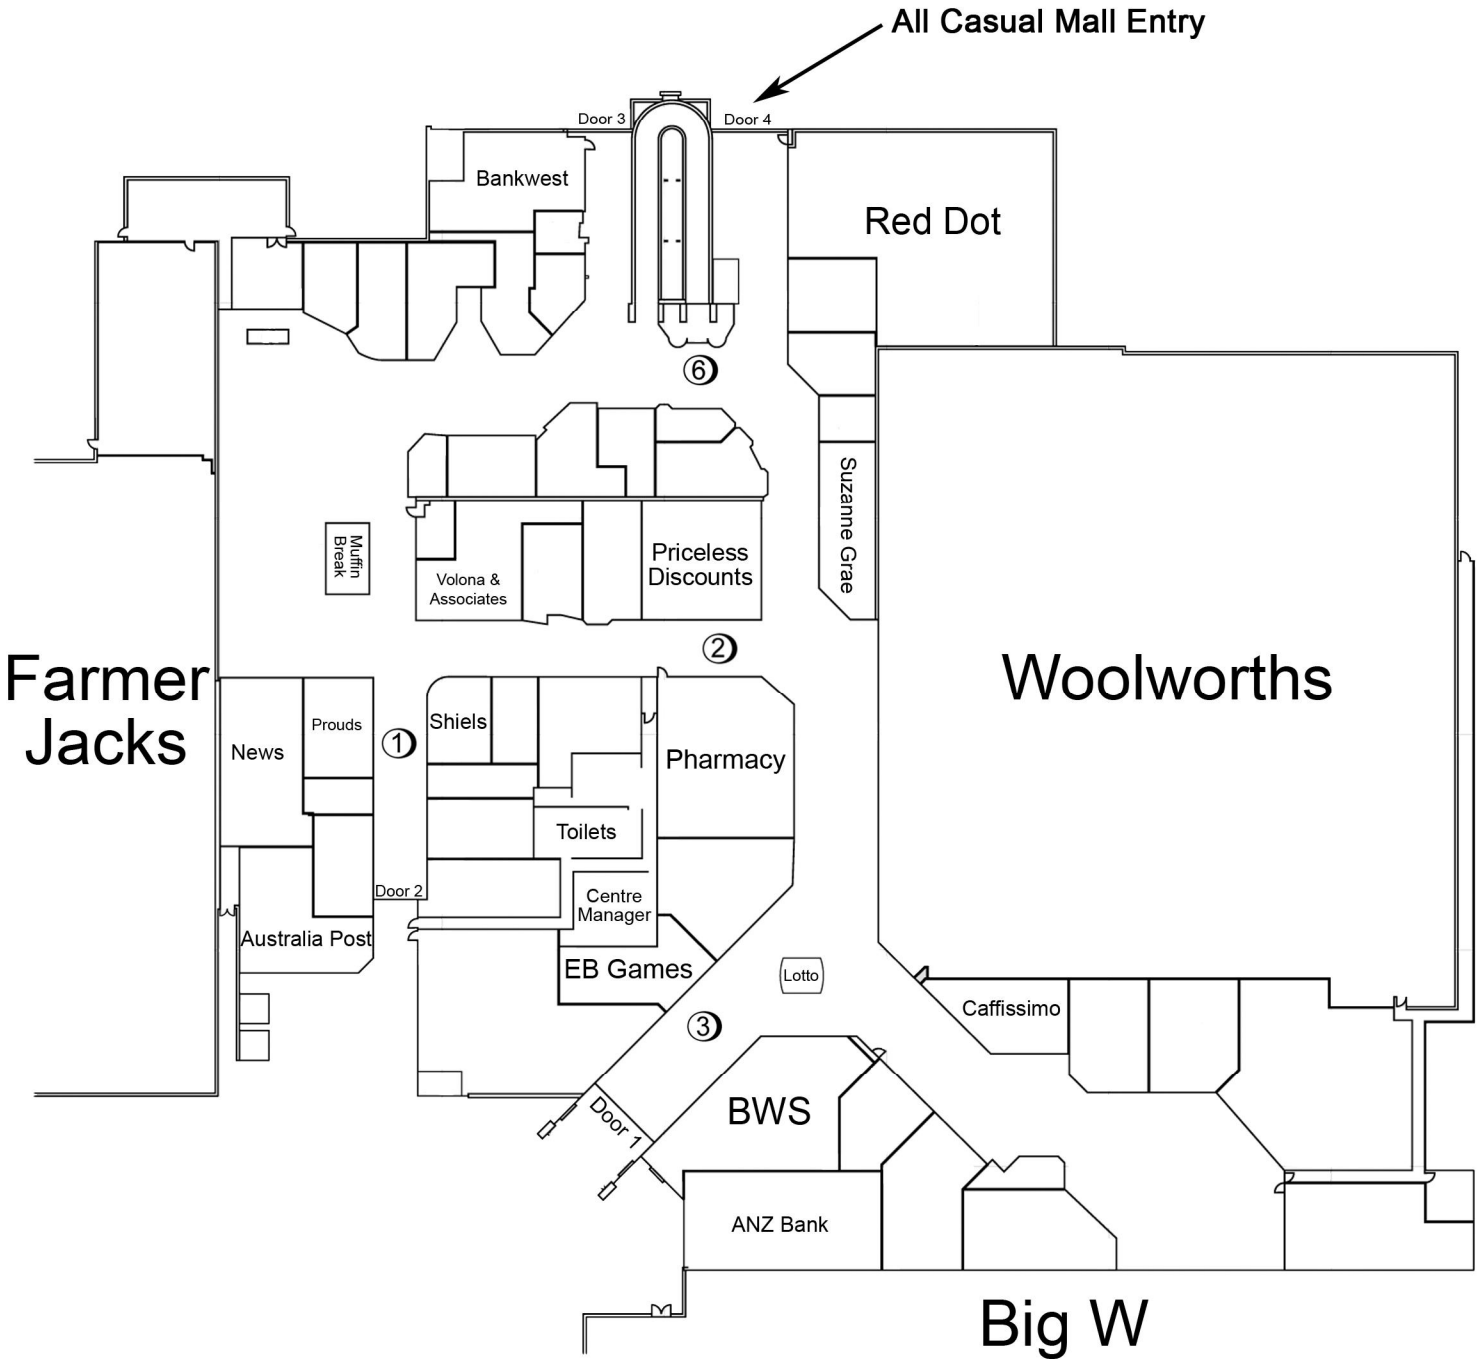

# phoenix

SHOPPING CENTRE

### Basic Pricing Information

Site 1	2m x 2m	\$770pw	No Power
Site 2	3m x 2m	\$770pw	Powered
Site 3	3m x 2m	\$770pw	No Power
Site 6	3m x 2m	\$770pw	No Power

Areas shown are for location identification only and are not to scale  
 Prices include GST and are subject to change without notice.  
 Updated 20/10/2020.