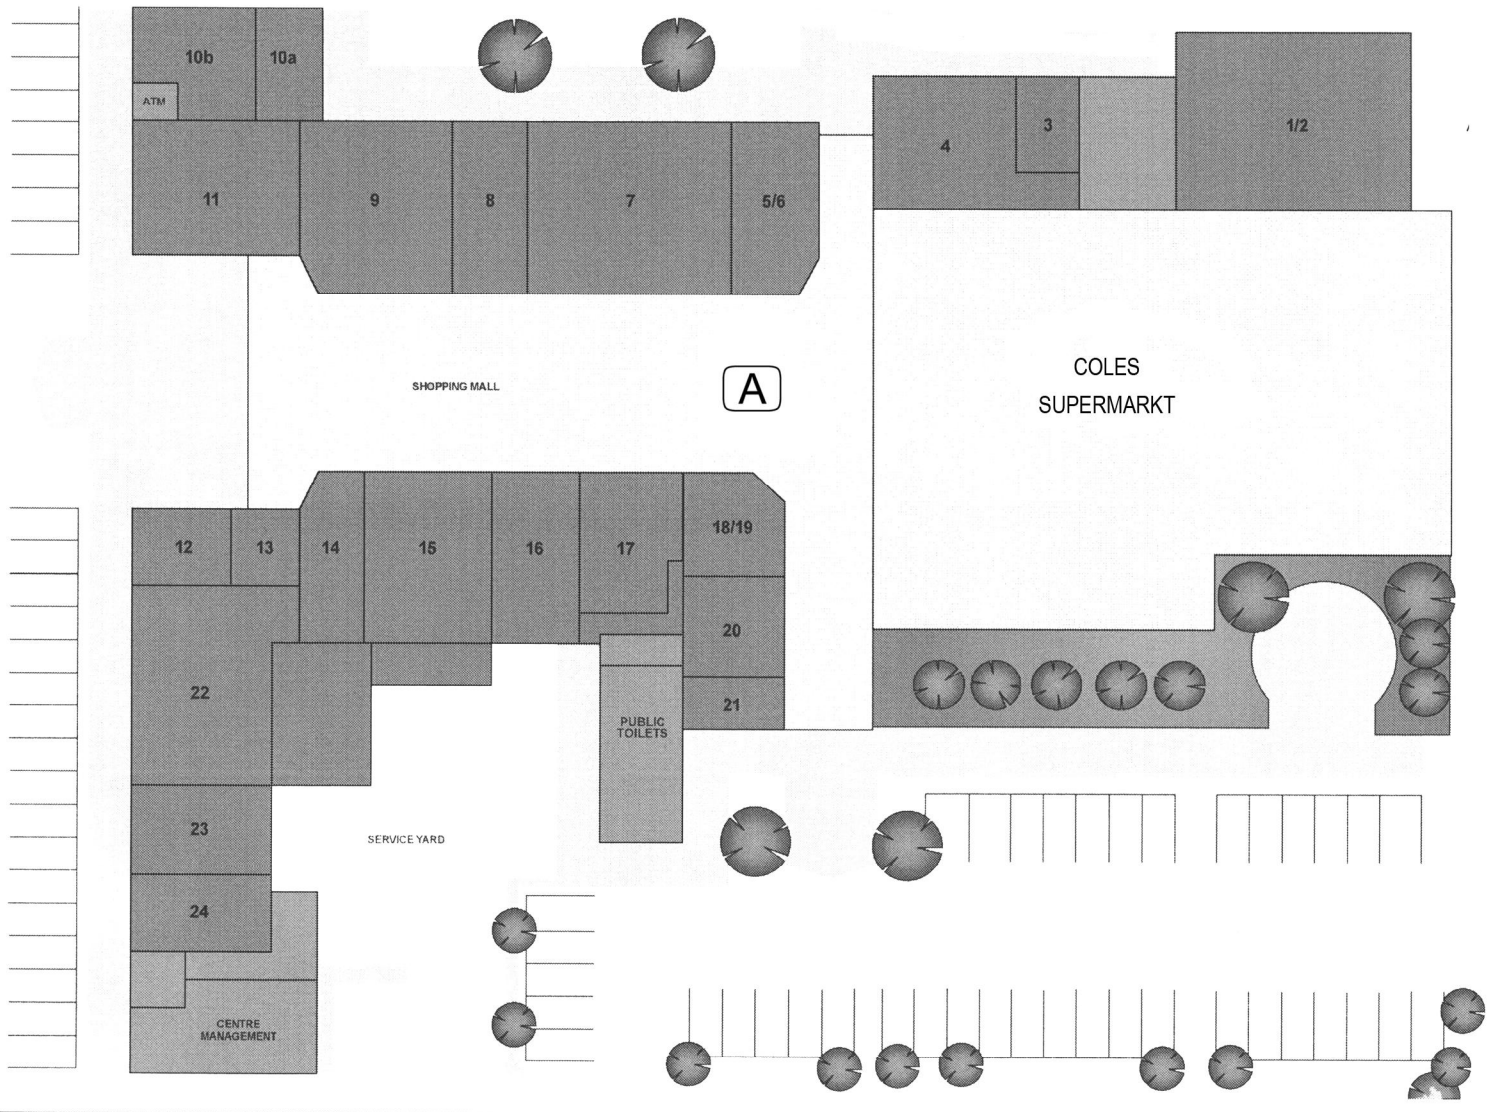

GREENWOOD VILLAGE

CNR WARWICK ROAD & COOLIBAH DRV, GREENWOOD

BASIC PRICING INFORMATION

Area A 2m x 1m \$715.00pw

Area shown is for location identification only and not to scale.

Prices include GST and are subject to change without notice.