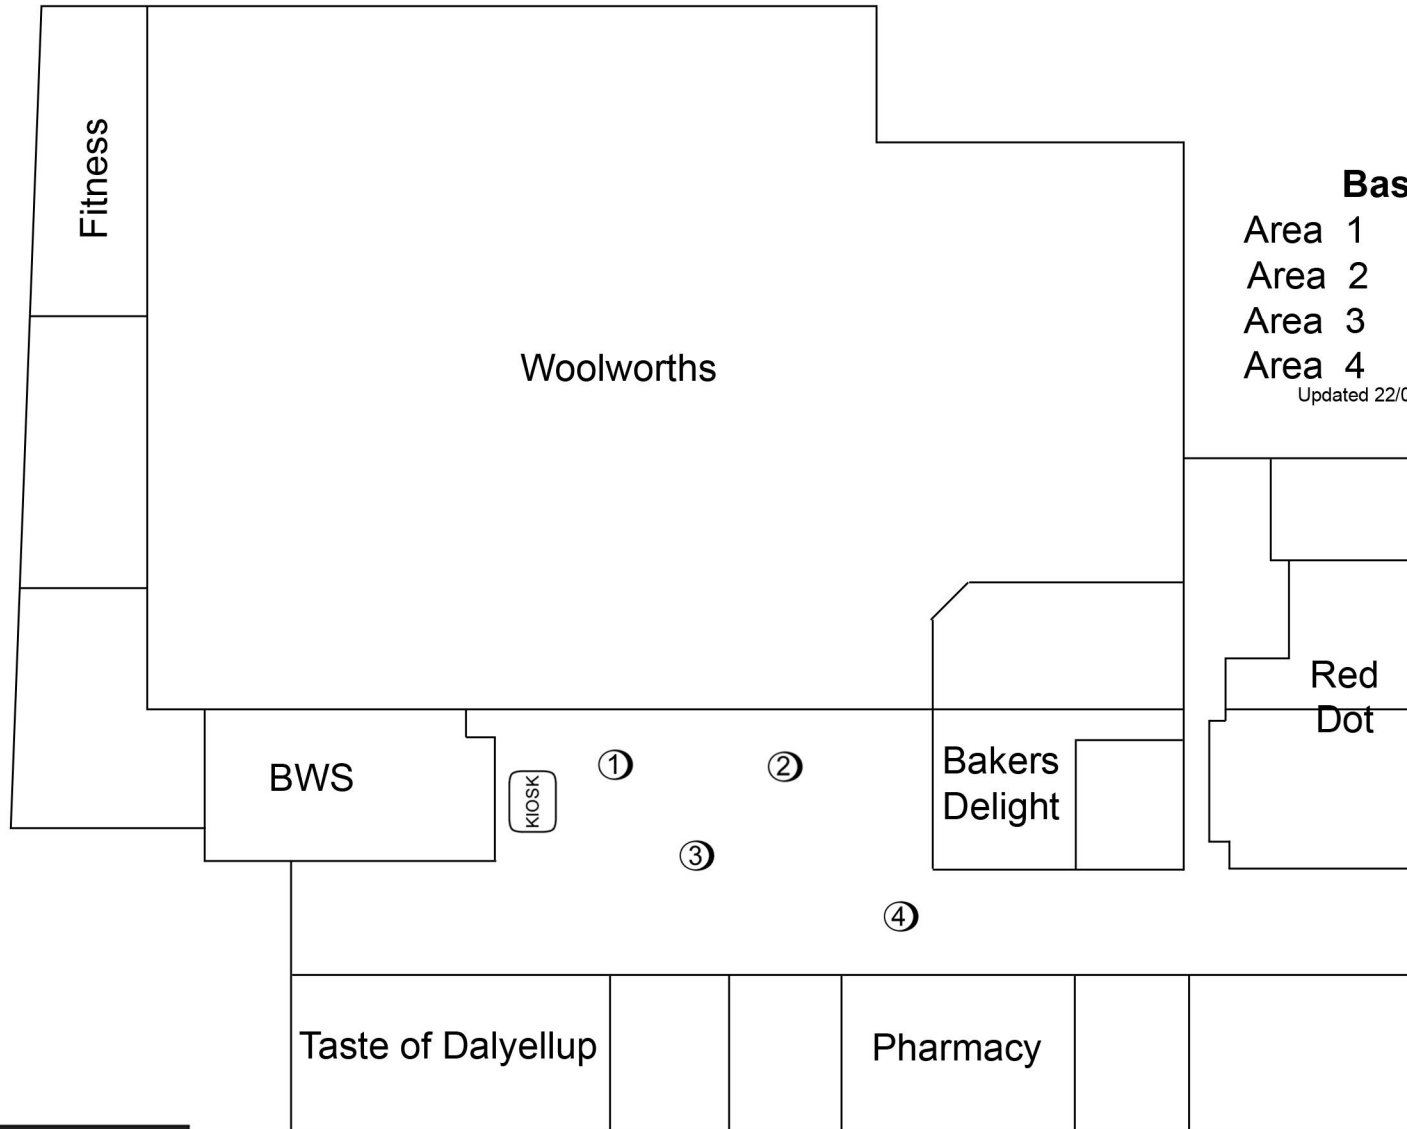

Dalyellup Shopping Centre

54 Tiffany Centre, Dalyellup

Basic Pricing Information

Area 1	3m x 3m	No Power	\$550.00
Area 2	3m x 3m	Power	\$550.00
Area 3	4m x 4m	No Power	\$550.00
Area 4	3m x 3m	No Power	\$550.00