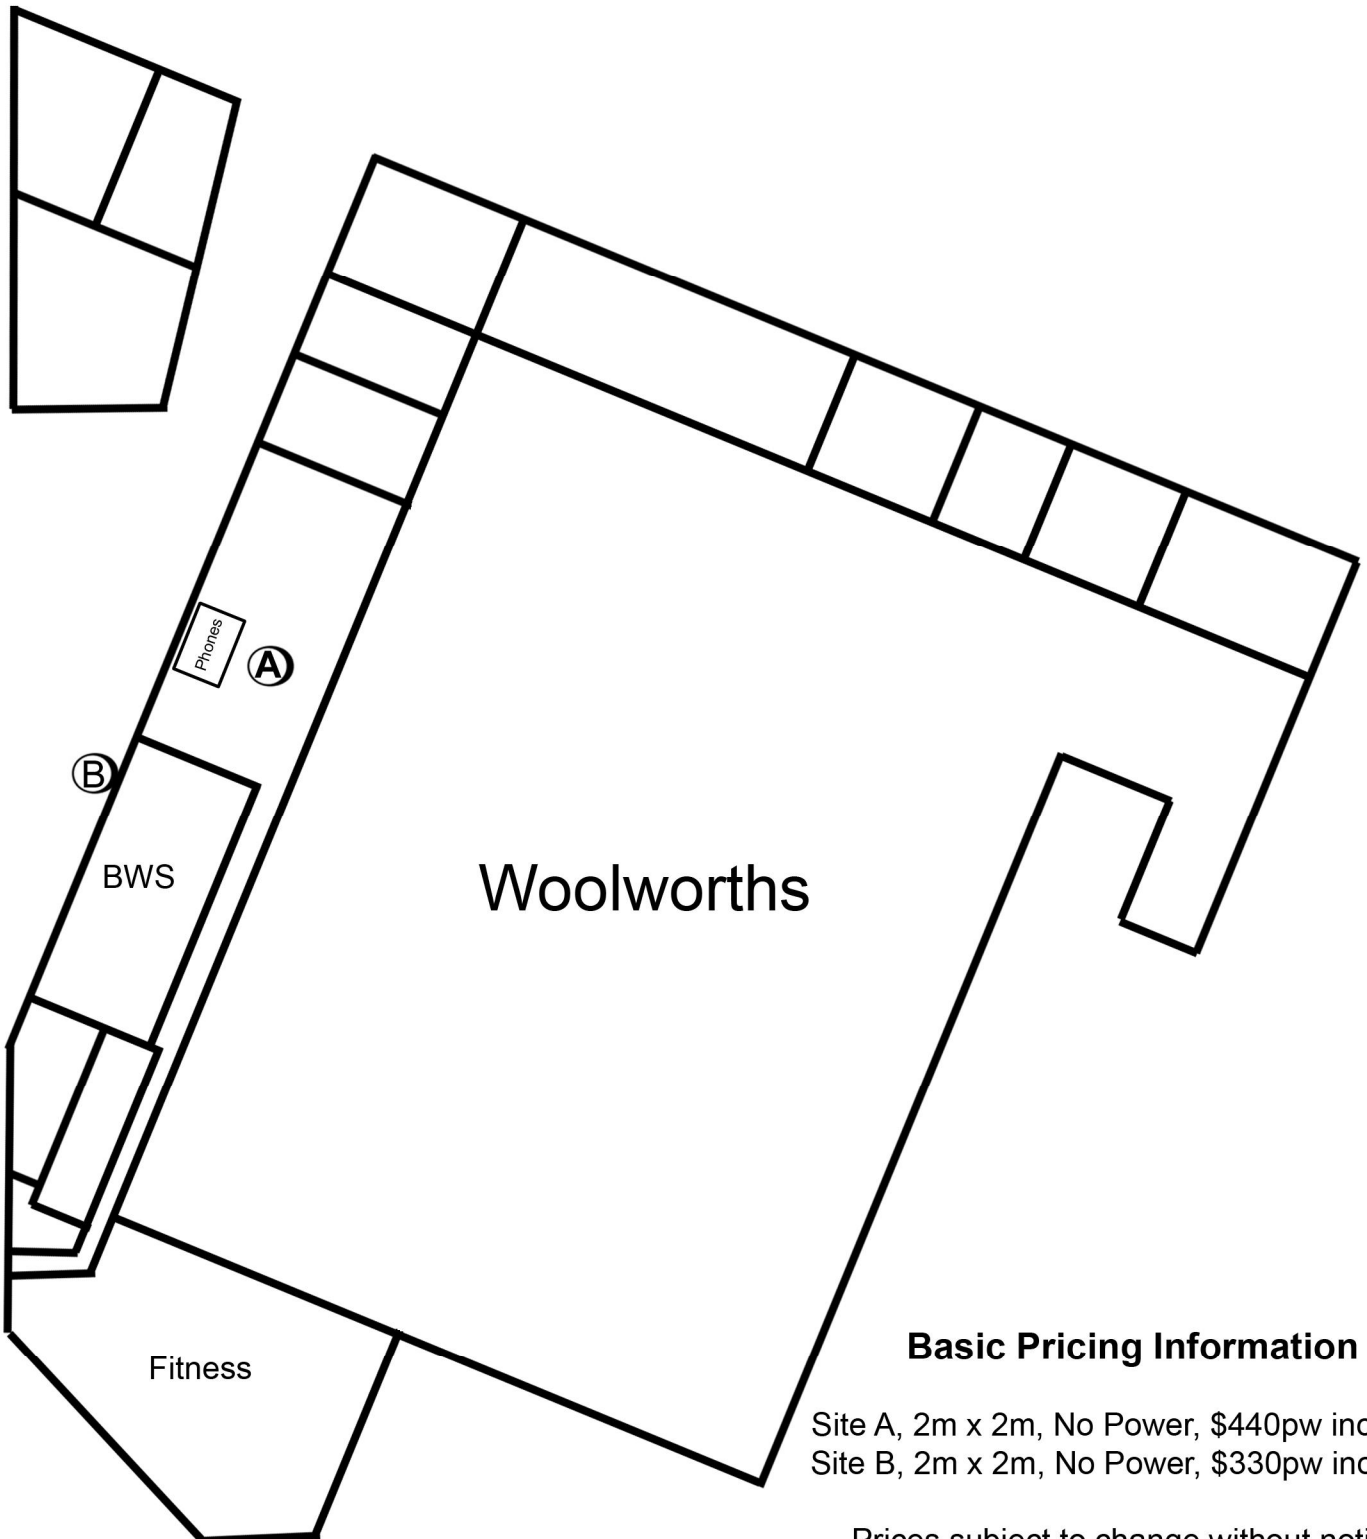

Banksia Grove Shopping Centre

Ghost Gum Blvd, Banksia Grove

Basic Pricing Information

Site A, 2m x 2m, No Power, \$440pw inclusive
Site B, 2m x 2m, No Power, \$330pw inclusive

Prices subject to change without notice.
Updated 23/07/2020