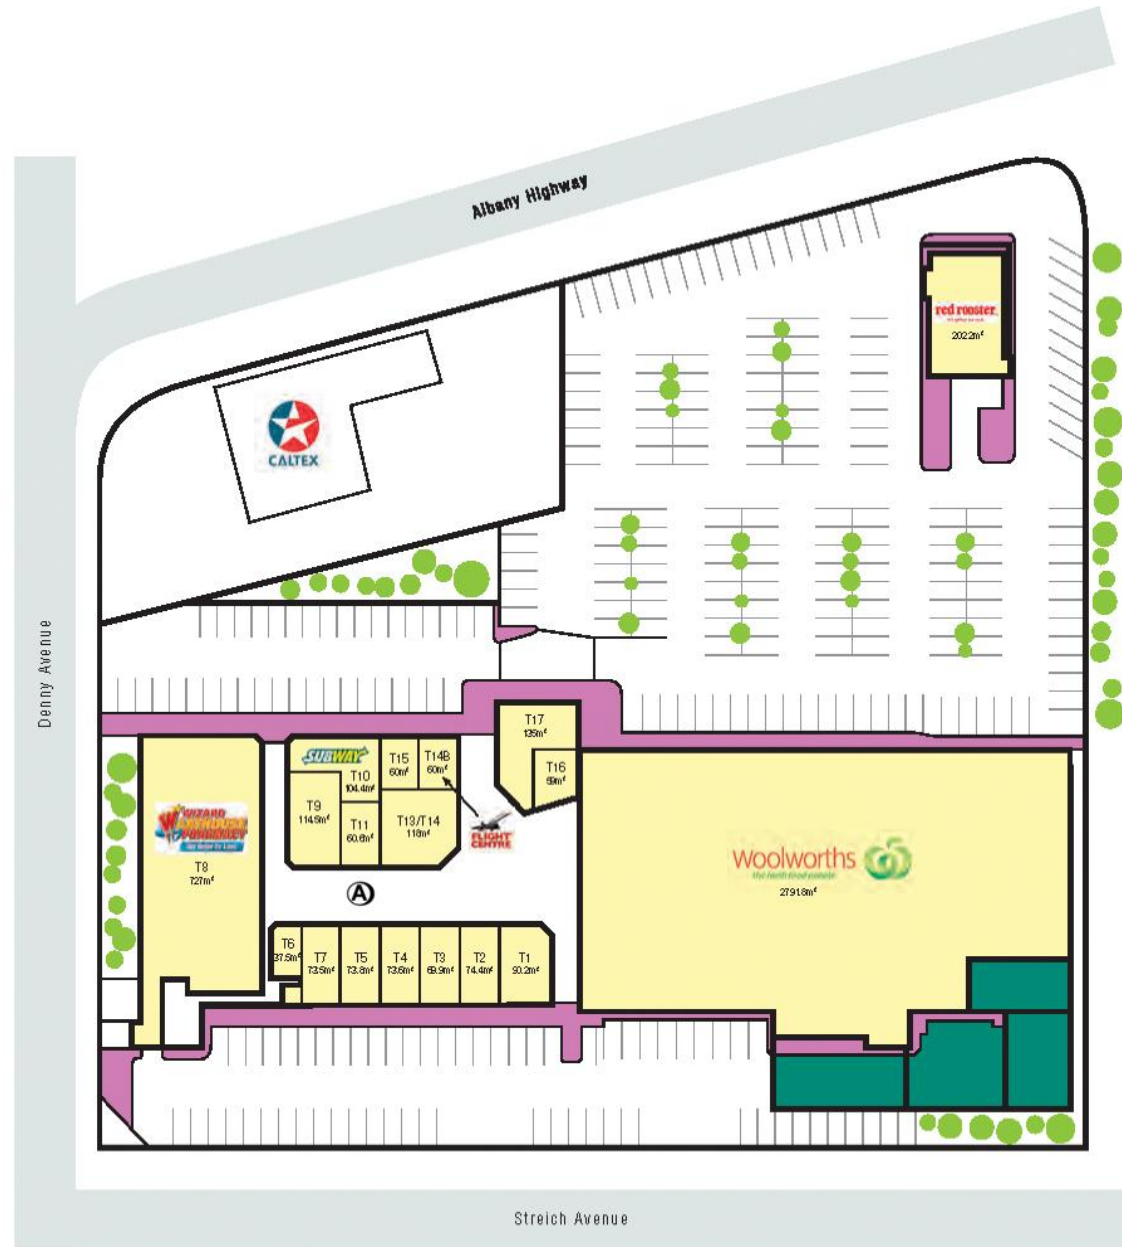

# KELMSCOTT PLAZA

Corner of Albany Highway and Denny Avenue, Perth, Western Australia

## Basic Pricing Information

Area A 3.0m x 2.0m No power Max 2 trestles \$495.00pw  
Areas shown depict location only and are NOT to scale. Prices include GST and are subject to change without notice.

Amended 09/06/2020

KELMSCOTT  
PLAZA

Plans are not to scale and subject to change.