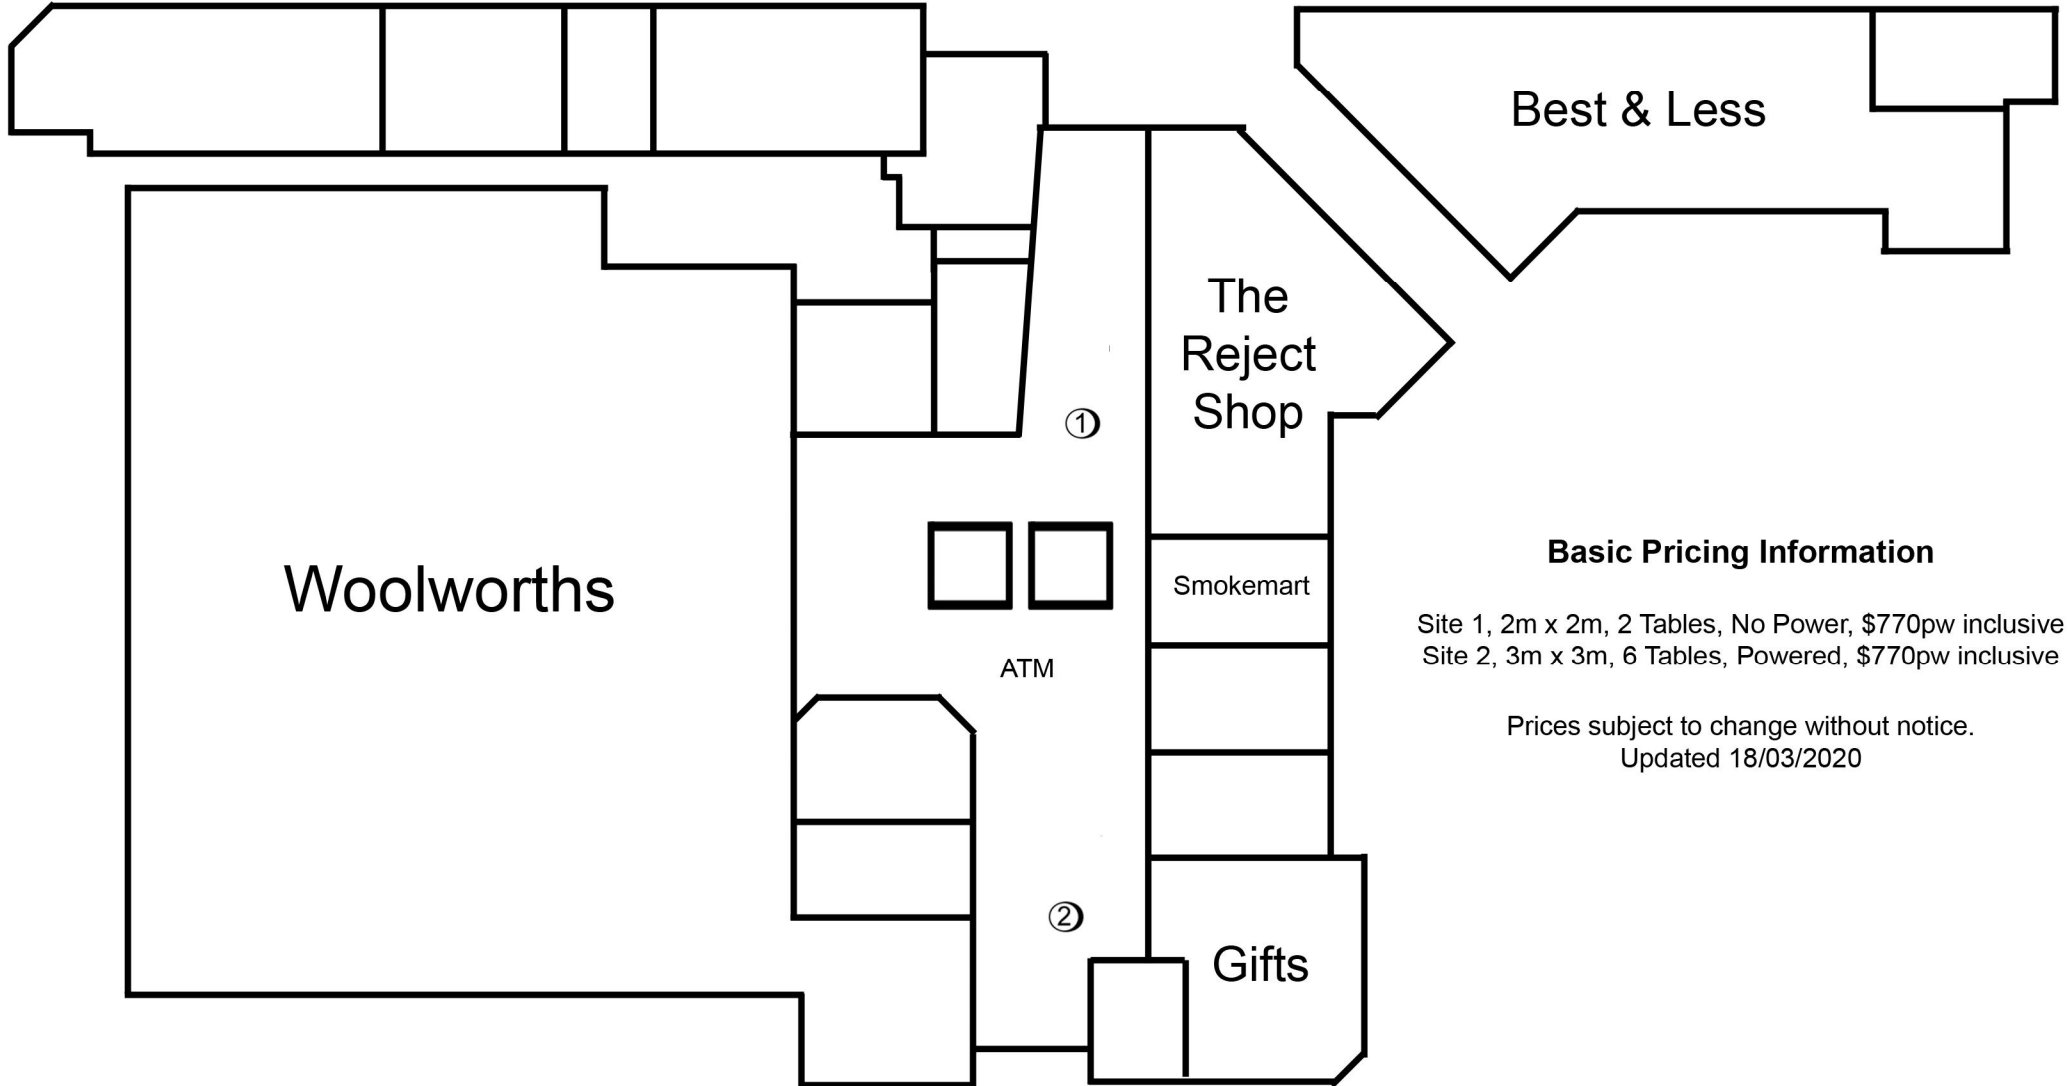

Treendale Shopping Centre

10 The Promenade, Australind

Basic Pricing Information

Site 1, 2m x 2m, 2 Tables, No Power, \$770pw inclusive
Site 2, 3m x 3m, 6 Tables, Powered, \$770pw inclusive

Prices subject to change without notice.
Updated 18/03/2020